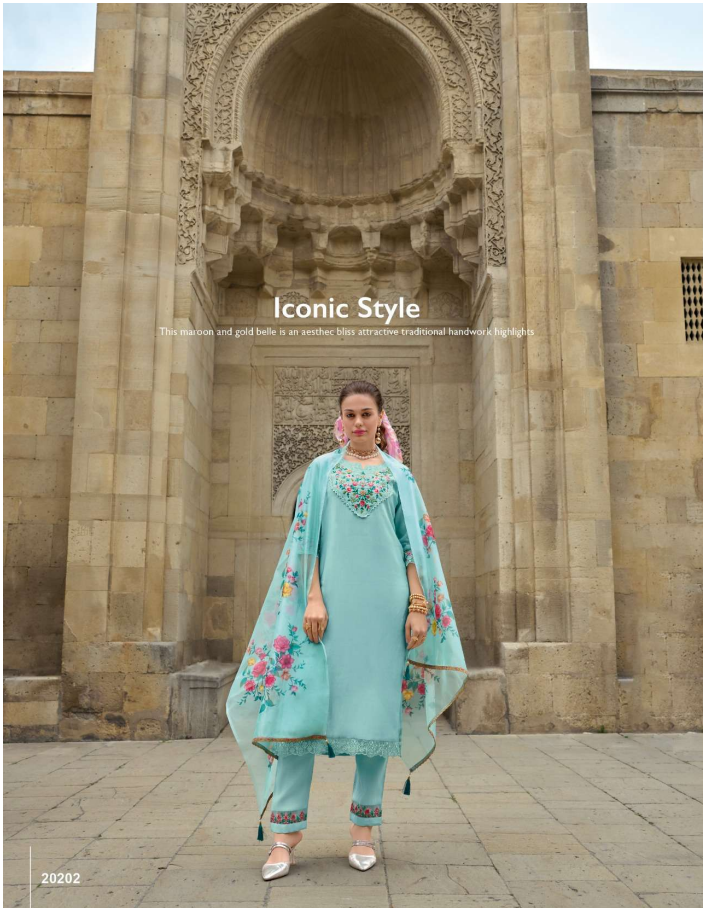

THE HARMONY OF LIFE

This maroon and gold belle is an aesthetically attractive traditional handwork highlights

Mystic beauty

Fashion is what you're offered four times a year by designers, and style is what you choose.

Iconic Style

This maroon and gold belle is an aesthetic bliss attractive traditional handwork highlights

Beauty Elagance

Fashion is what you're offered four times a year by designers, and style is what you choose.