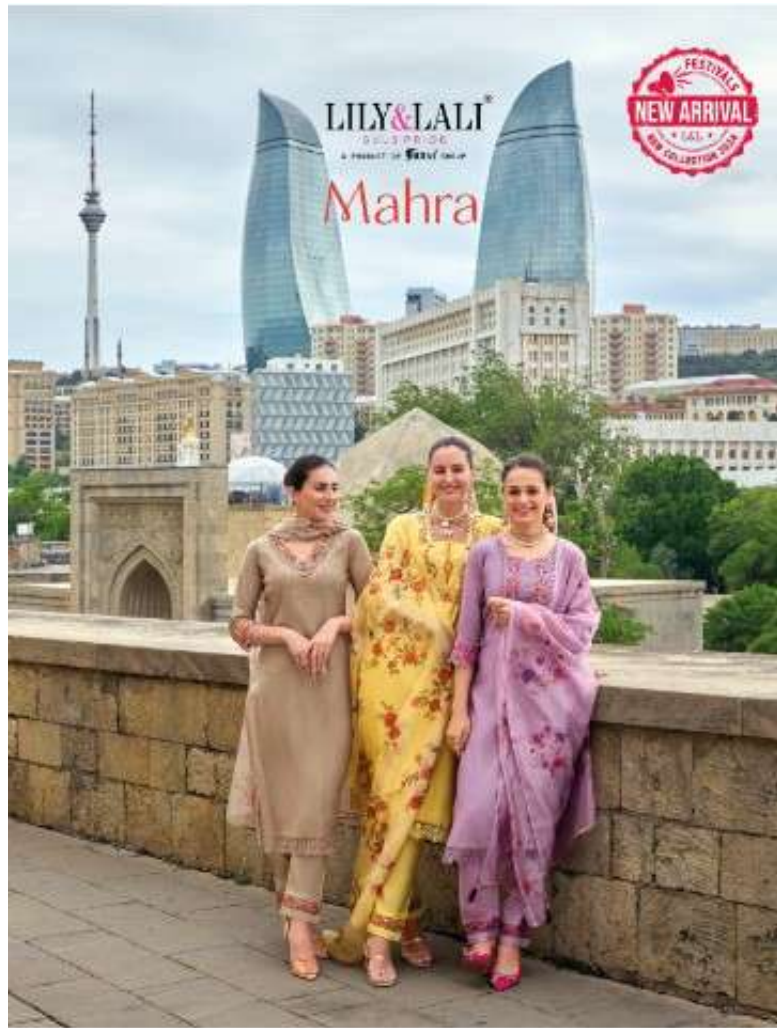

THE HARMONY OF LIFE

This maroon and gold belle is an aesthetically attractive traditional handwork highlights

Mystic beauty

Fashion is what you're offered four times a year by designers, and style is what you choose.

Iconic Style

This maroon and gold belle is an aesthetic bliss attractive traditional handwork highlights

Beauty Elagance

Fashion is what you're offered four times a year by designers, and style is what you choose.