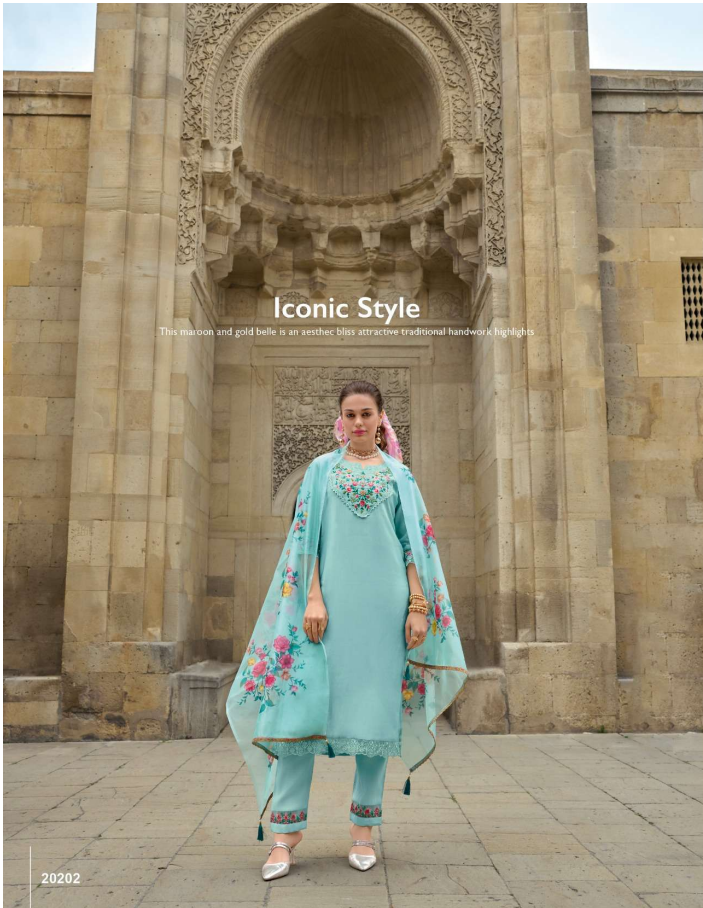

**THE
HARMONY
OF LIFE**

This maroon and gold belle is an
aesthetically attractive traditional
handwork highlights

Mystic beauty

Fashion is what you're offered four times a year by designers, and style is what you choose.

Iconic Style

This maroon and gold belle is an aesthetic bliss attractive traditional handwork highlights

Beauty Elagance

Fashion is what you're offered four times a year by designers, and style is what you choose.