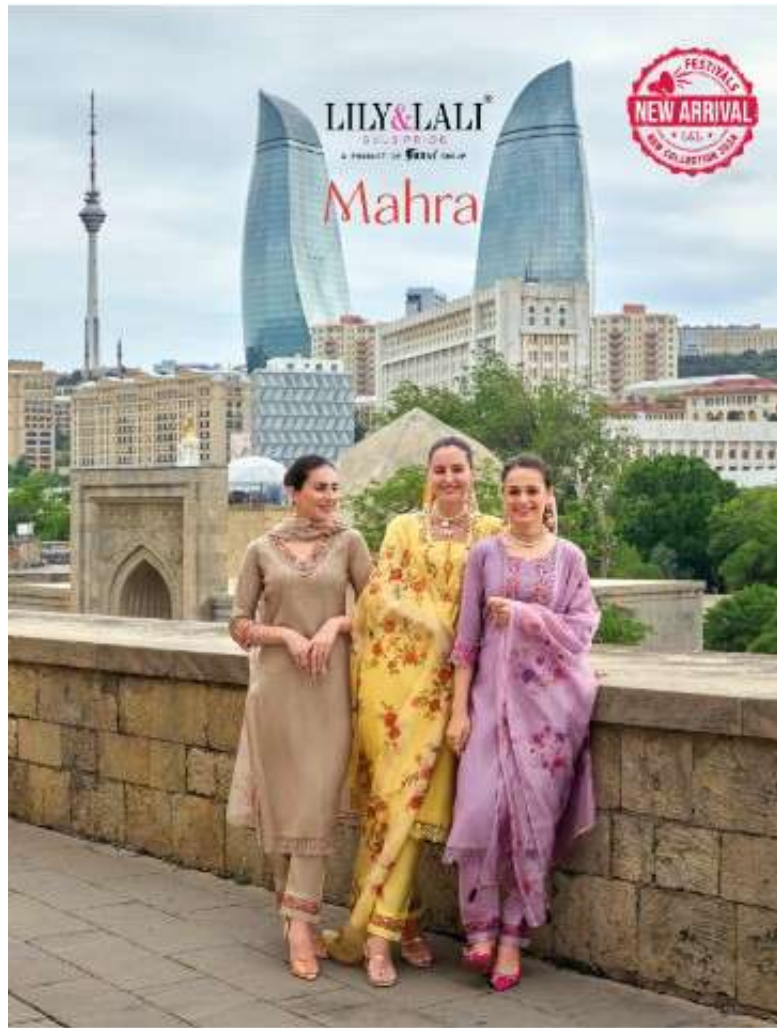

**THE
HARMONY
OF LIFE**

This maroon and gold belle is an
aesthetically attractive traditional
handwork highlights

Mystic beauty

Fashion is what you're offered four times a year by designers, and style is what you choose.

Iconic Style

This maroon and gold belle is an aesthetic bliss attractive traditional handwork highlights

Beauty Elagance

Fashion is what you're offered four times a year by designers, and style is what you choose.