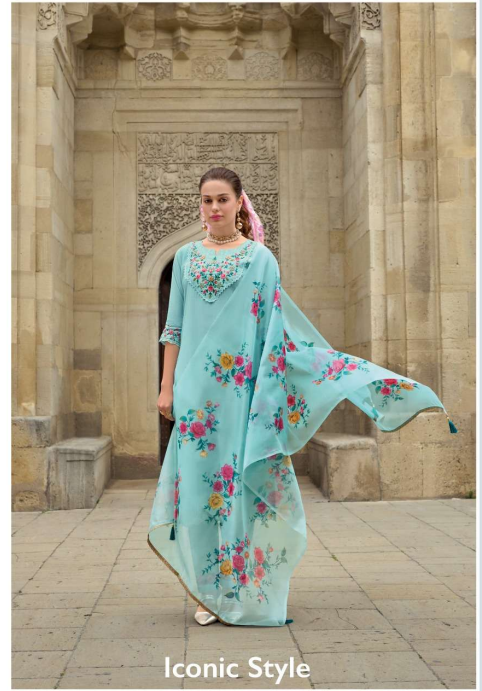

Iconic Style