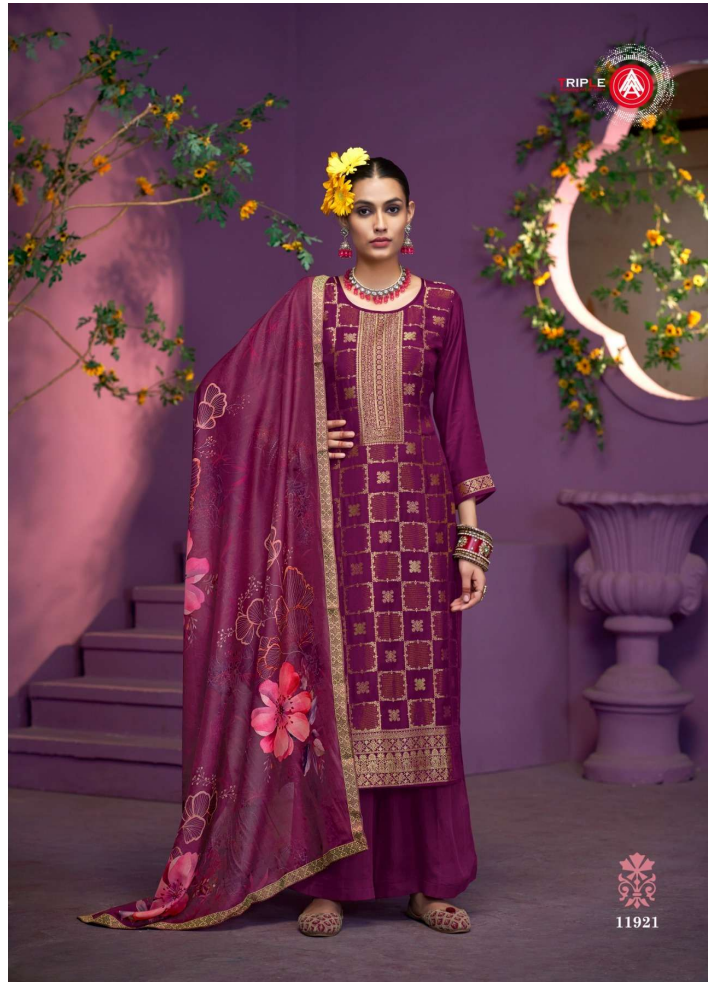

11926

11922

11925

11921

11922

11923

11924

11925

11926

- TOP - VISCOUS MUSLIN JEQUARD WITH DIAMOND WORK
- BOTTOM - PURE REYON
- DUPATTA - MUSLIN DIGITAL PRINT WITH JEQUARD BORDER
- DESIGNS - 06

CATALOGUE :- *Kaaveri*
EDITION-2

11921

11922

11923

11924

11925

11926

- TOP - VISCOUS MUSLIN JEQUARD WITH DIAMOND WORK
- BOTTOM - PURE REYON
- DUPATTA - MUSLIN DIGITAL PRINT WITH JEQUARD BORDER
- DESIGNS - 06

CATALOGUE :- *Kaaveri* EDITION-2 RATE :- 1040