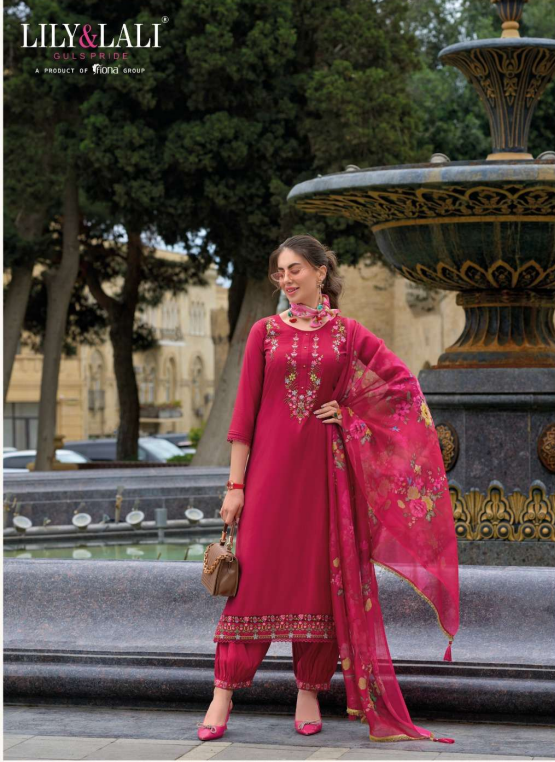

LILY & LALI®
GULS PRIDE
A PRODUCT OF LILY & LALI GROUP