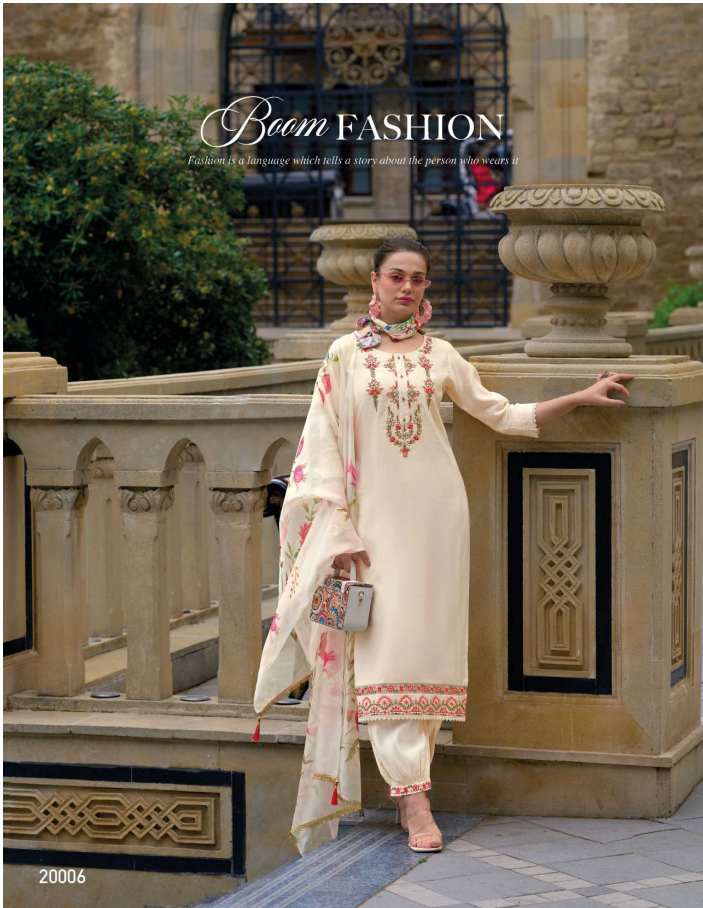

LILY & LALI®
GULS PRIDE
A PRODUCT OF *Vista* GROUP