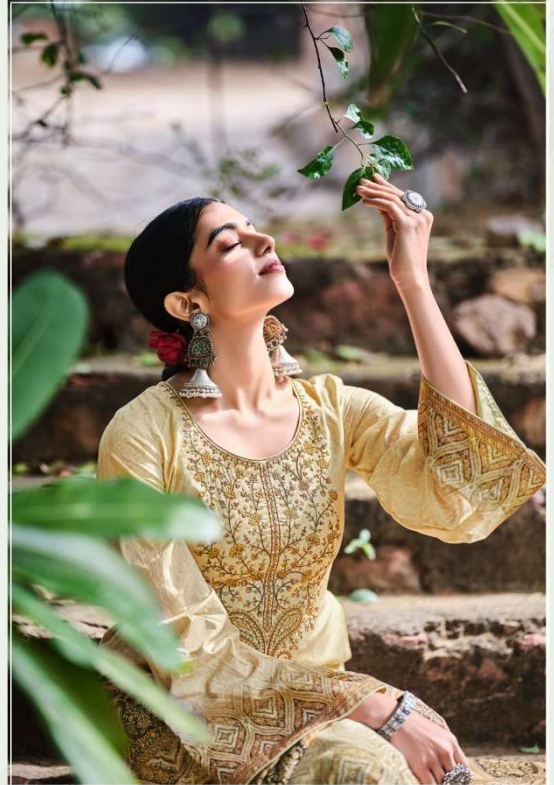

Fida
PRIME
FASHION

- 1002

● STYLE GORGEOUS Personal style