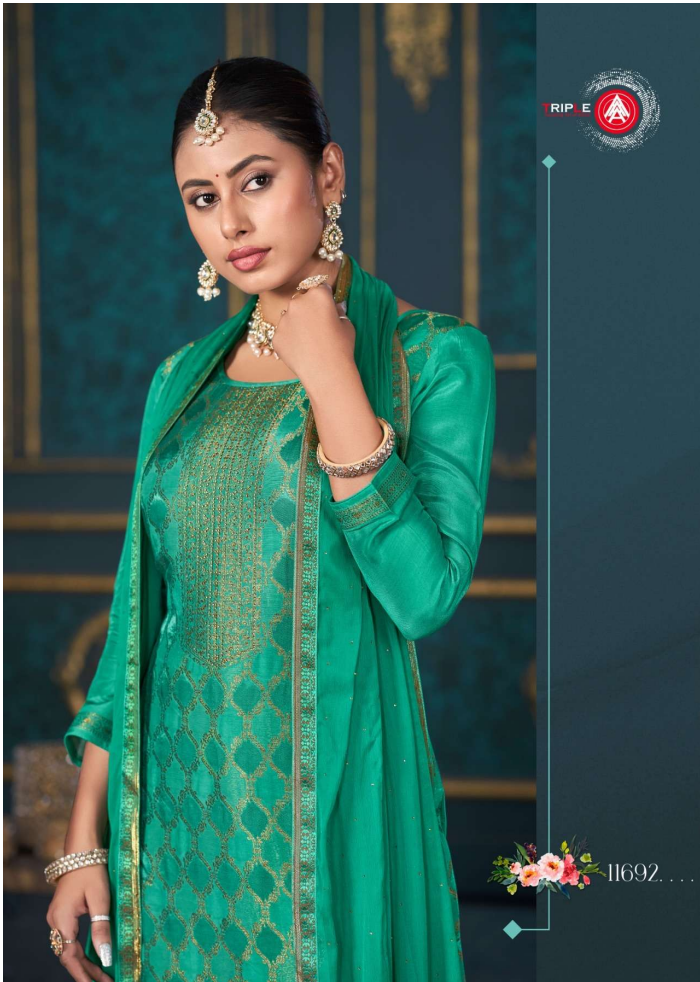

11693 . . .

11695

11696

... 11694 

11691

11692

11693

11694

11695

11696

- TOP - PURE MUSLIN DHAGA WEAVING JEQAURD
- BOTTOM - PURE
- DUPATTA - SEMI PURE EDITIONAL DIAMOND AND JEQAURD LESS
- DESIGNS - 06

CATALOGUE :- **PAYAL**
EDITION-4

RATE :- 999 /-

11691