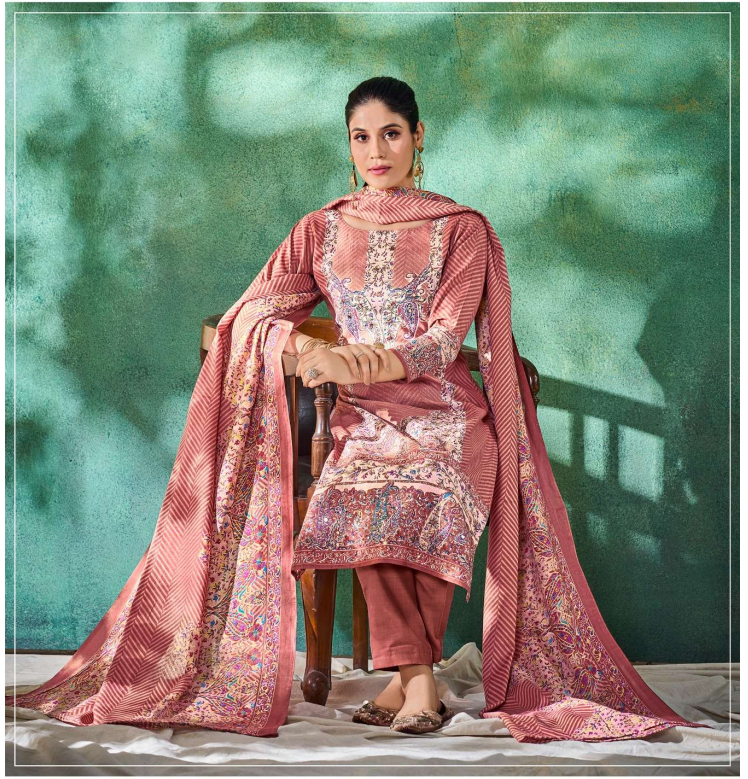

Zulfat®
Designer Suits

Everyday Life.
"Fashion is a trend.
Style lives within
a person"