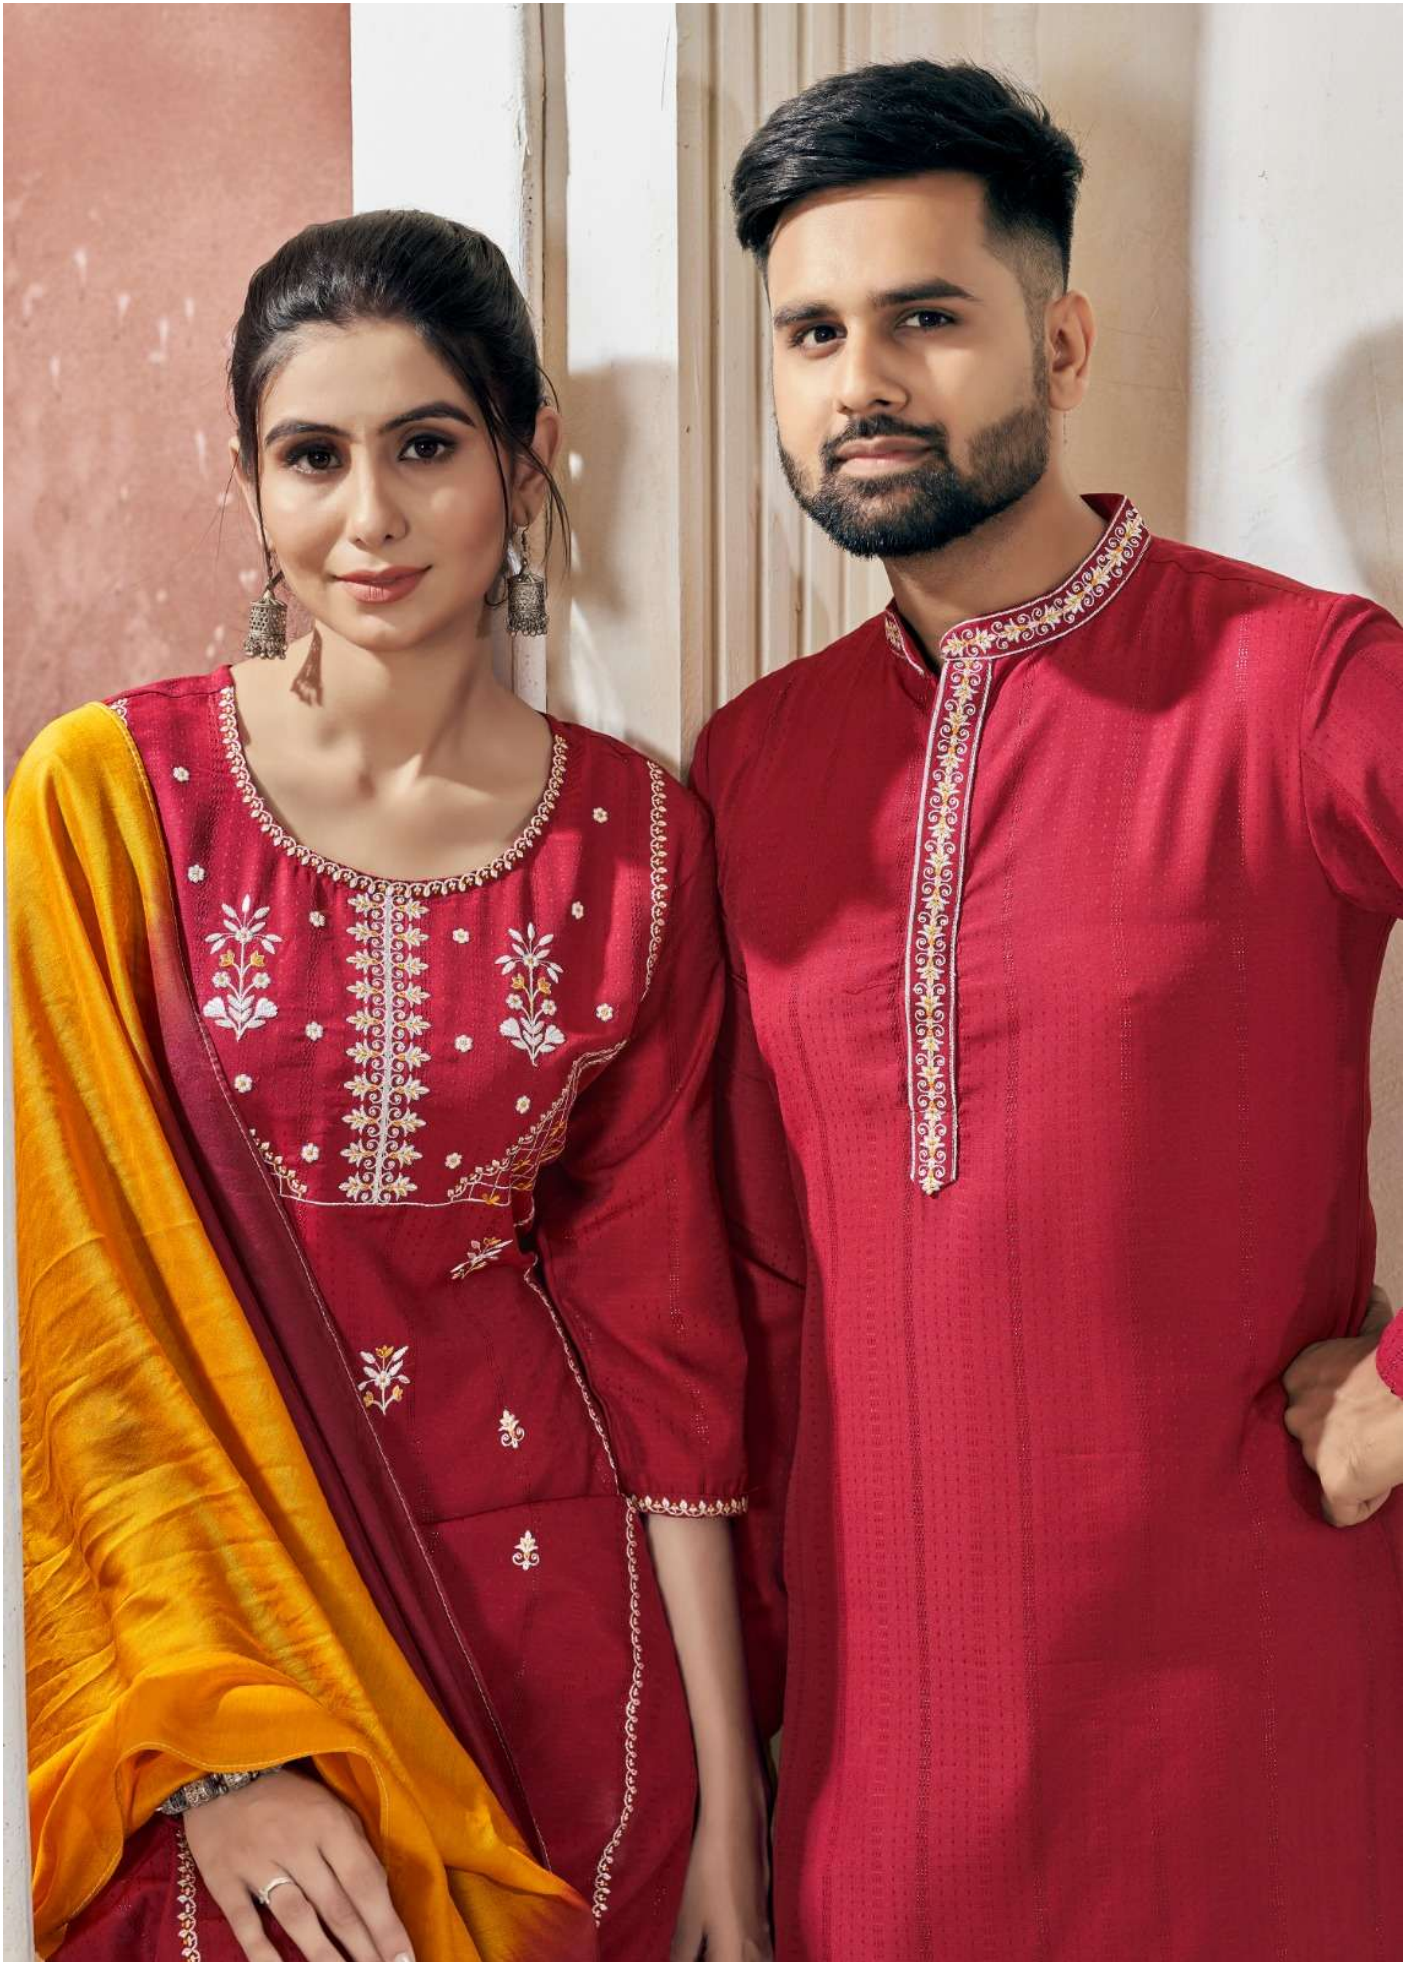

1003

Banwery

Royal Couple

VOL-13

1001

1002

1006

1001

SIZE	CHEST	WAIST	HIP	SHOULDER	LENGTH
M	41	39	43	16 1/2	44
L	43	41	45	17	44
XL	45	43	47	17 1/2	44
XXL	47	45	49	18	44

1004

1005

BE NATURAL,
BE BEAUTIFUL, BE YOU
BEAUTY FADES AFTERTIME. BUT PERSONALITY IS FOREVER