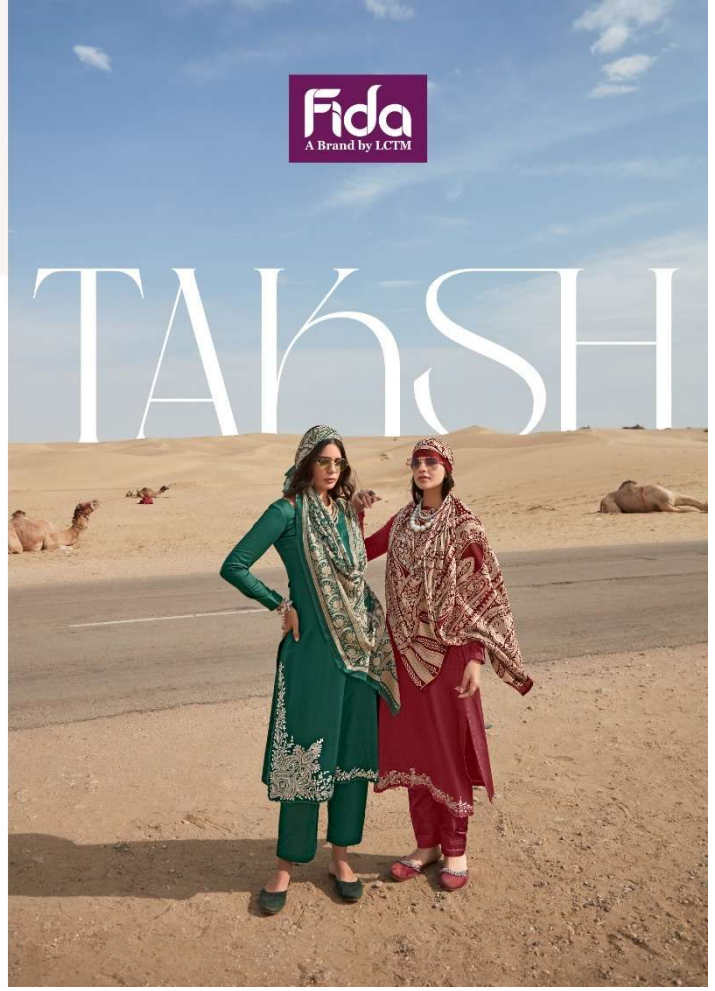

1005

1006

TOP : PURE COTTON SATIN SOLID WITH PREMIUM EMBROIDERY
BOTTOM : PURE COTTON SATIN SOLID
DUPATTA : DIGITAL MUSLIN

Un-Stitched Division
SURAT

www.lctm.in | sales@lctm.in

Fida
A Brand by LCTM

GLAMOUR }