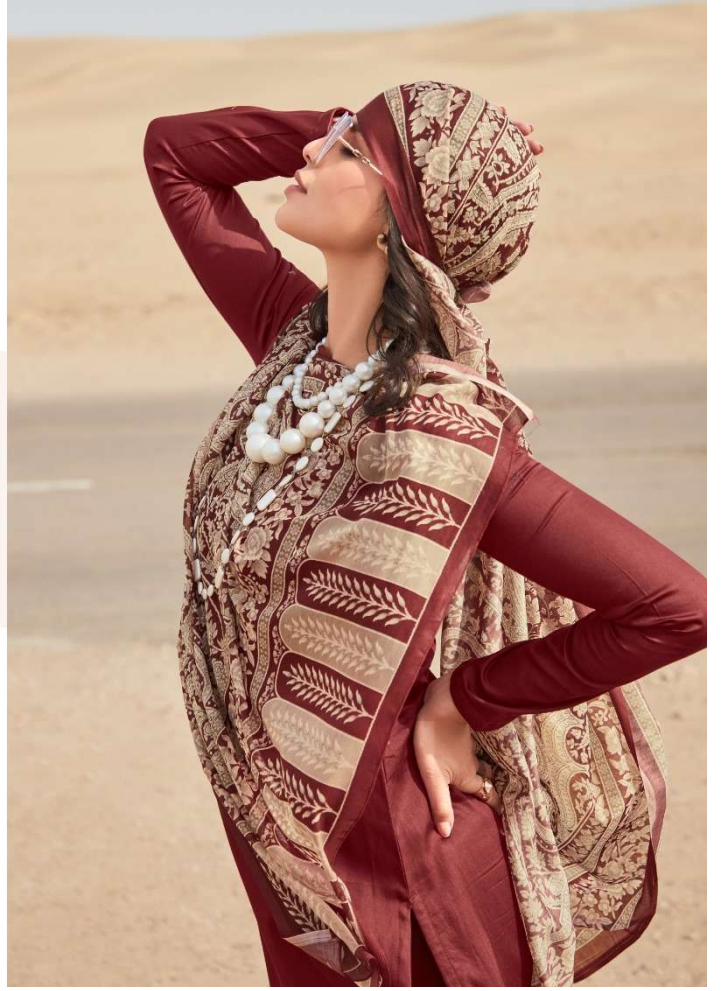

FLAIR

www.fida.com.pk

1004

Fida
A Brand by ICTM