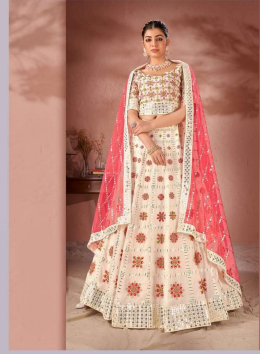

अनंतेश
Lifestyle

6008

Anantesh
Lifestyle

6009

6007

6008

6009

6010

6011

D.no.	Main Color	Lehenga fabric	Blouse fabric	Dupatta fabric	Size (semi stitched)	WORK DETAILS	PRICE
6007	YELOW AND GREEN MULTI	PREMIUM NET	PREMIUM RAW SILK	NET	UPTO 42 BUST AND WAIST	PREMIUM SEQUANCE AND MULTI THREAD WORK	5995
6008	SEA GREEN	PREMIUM GEORGETT	PREMIUM GEORGETT	NET	UPTO 42 BUST AND WAIST	PREMIUM SEQUANCE AND MULTI THREAD WORK	5495
6009	BEIGE	PREMIUM GEORGETT	PREMIUM GEORGETT	ORGANZA WITH JEQUARD WORKBUTTI	UPTO 42 BUST AND WAIST	PREMIUM SEQUANCE AND MULTI THREAD WORK	5495
6010	OFF-WHITE	PREMIUM GEORGETT	PREMIUM GEORGETT	NET	UPTO 42 BUST AND WAIST	PREMIUM SEQUANCE AND MULTI THREAD WORK	5495
6011	QUEEN PISTA	PREMIUM GEORGETT	PREMIUM GEORGETT	ORGANZA WITH JEQUARD WORKBUTTI	UPTO 42 BUST AND WAIST	PREMIUM SEQUANCE AND MULTI THREAD WORK	5495
AVERAGE RATE- 5595/-			GST-12%			TOTAL AMOUNT -27975/-	