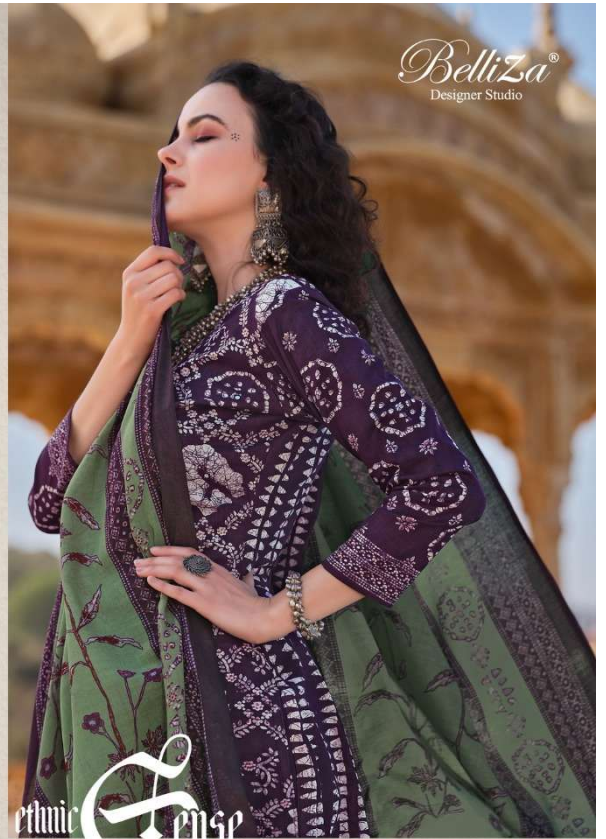

554-008

Belliza®
Designer Studio

ethnic *Sense*

554-003