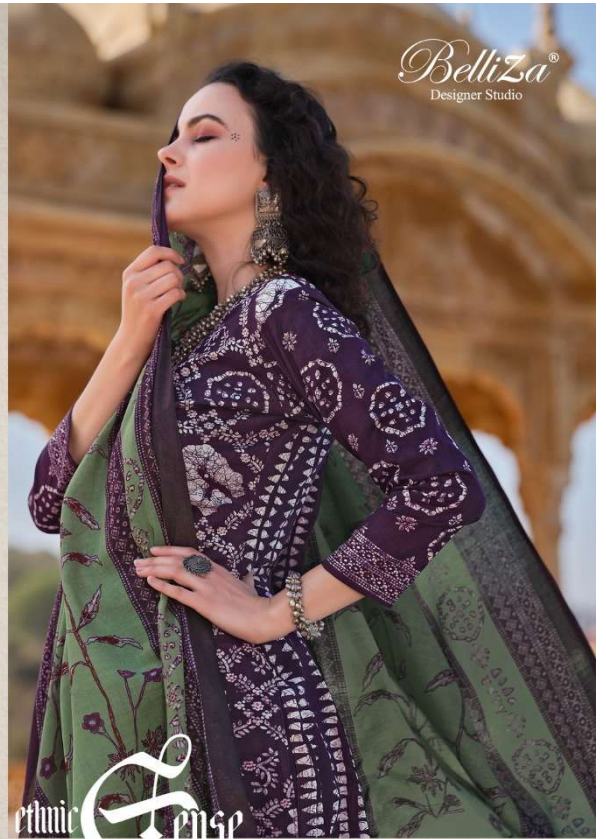

554-008

Belliza®
Designer Studio

ethnic Sense

554-003