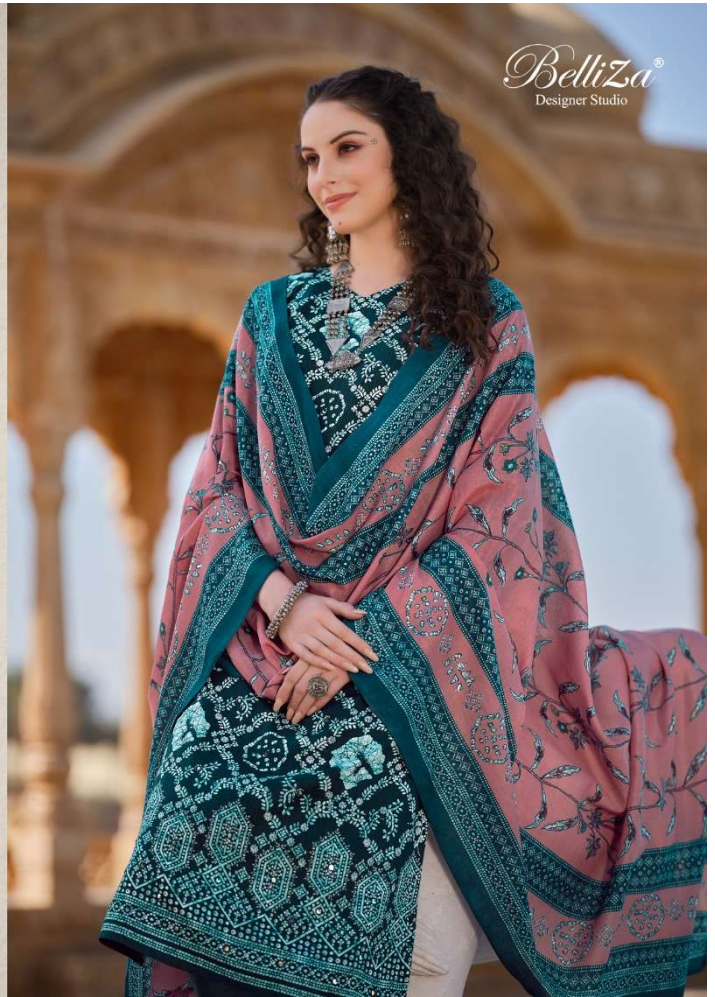

Belliza®
Designer Studio