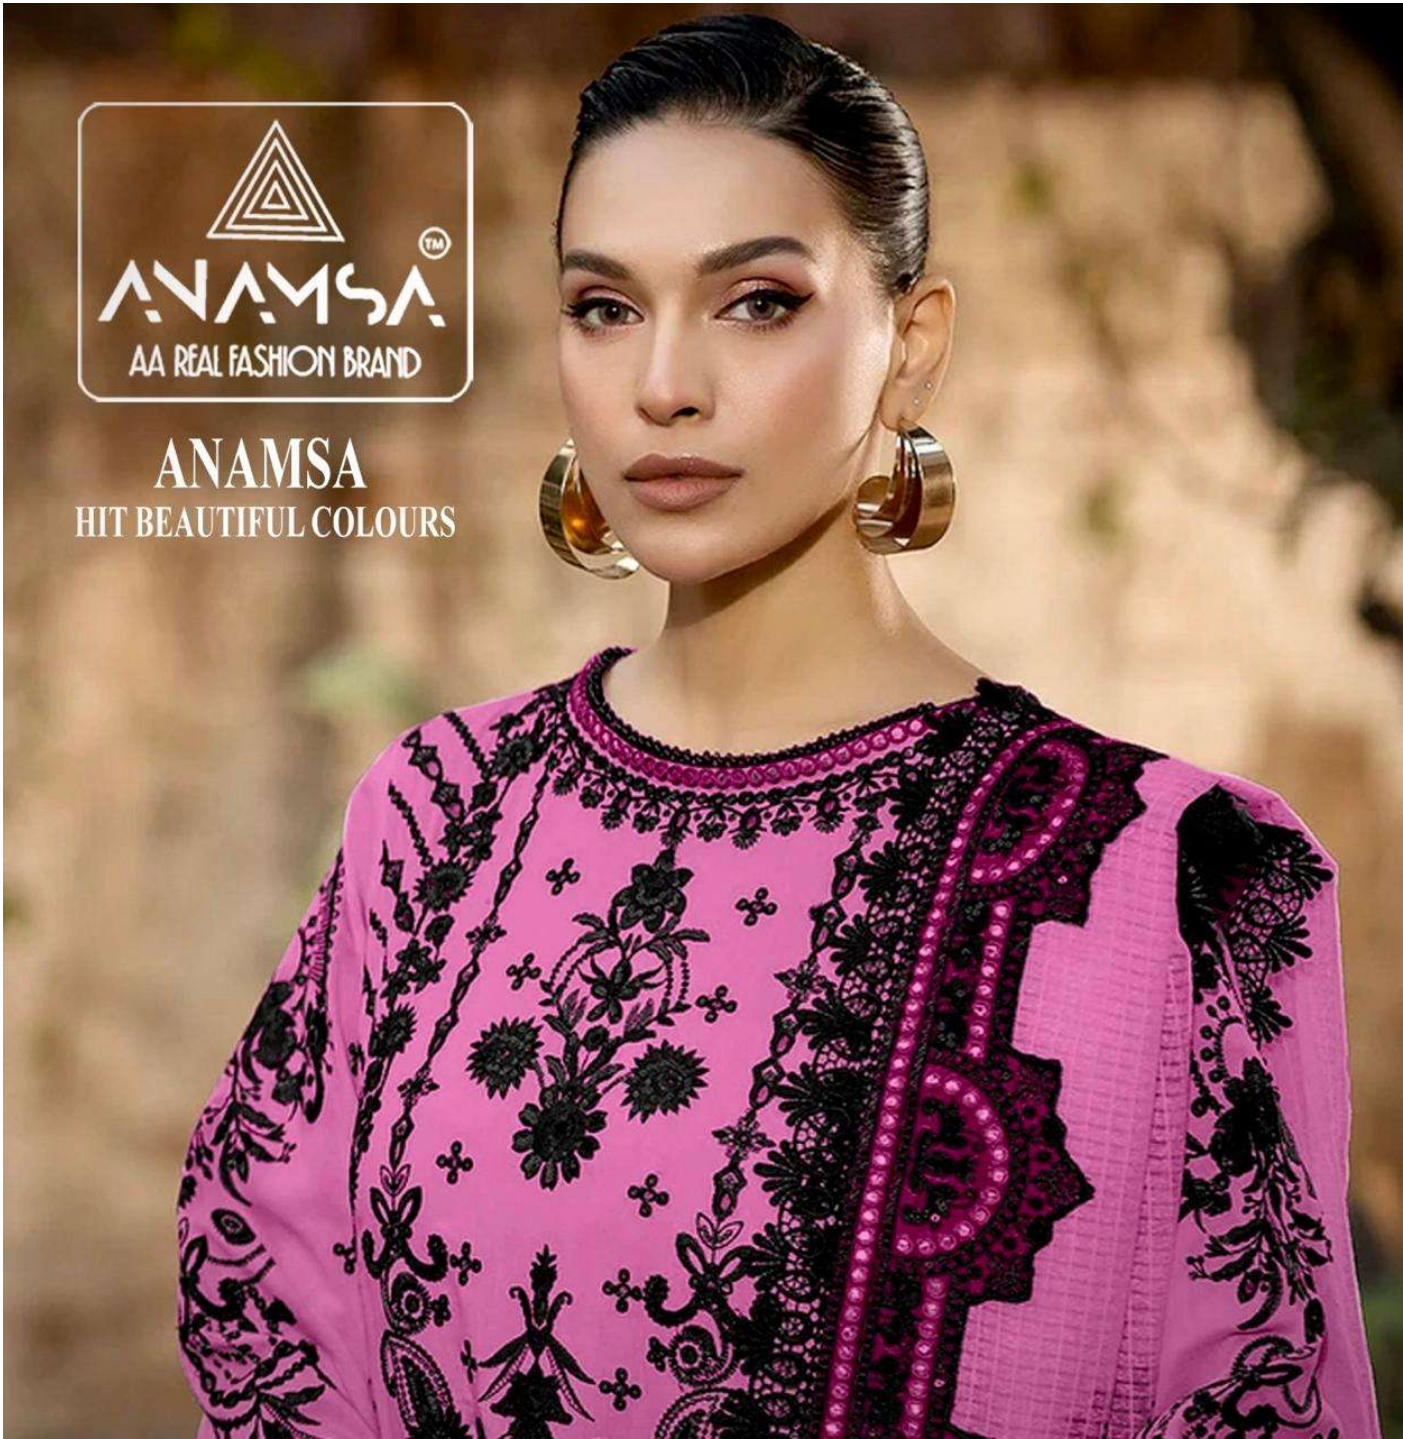

ANAMSA
HIT BEAUTIFUL COLOURS

ANAMSA
HIT BEAUTIFUL COLOURS

SEMI STICH COLLECTION

TOP- PURE HEAVY QUALITY RAYON WITH HEAVY EMBROIDERY AND SEQUENCE WORK
BOTTOM- HEAVY QUALITY RAYON
DUPATTA- PURE FOX GEORGETTE FANCY DUPATTA WITH HEAVY EMBROIDERY

7773
D.No:-439 D

ANAMSA
HIT BEAUTIFUL COLOURS

TOP- PURE HEAVY QUALITY RAYON WITH HEAVY EMBROIDERY AND SEQUENCE WORK
BOTTOM- HEAVY QUALITY RAYON
DUPATTA- PURE FOX GEORGETTE FANCY DUPATTA WITH HEAVY EMBROIDERY