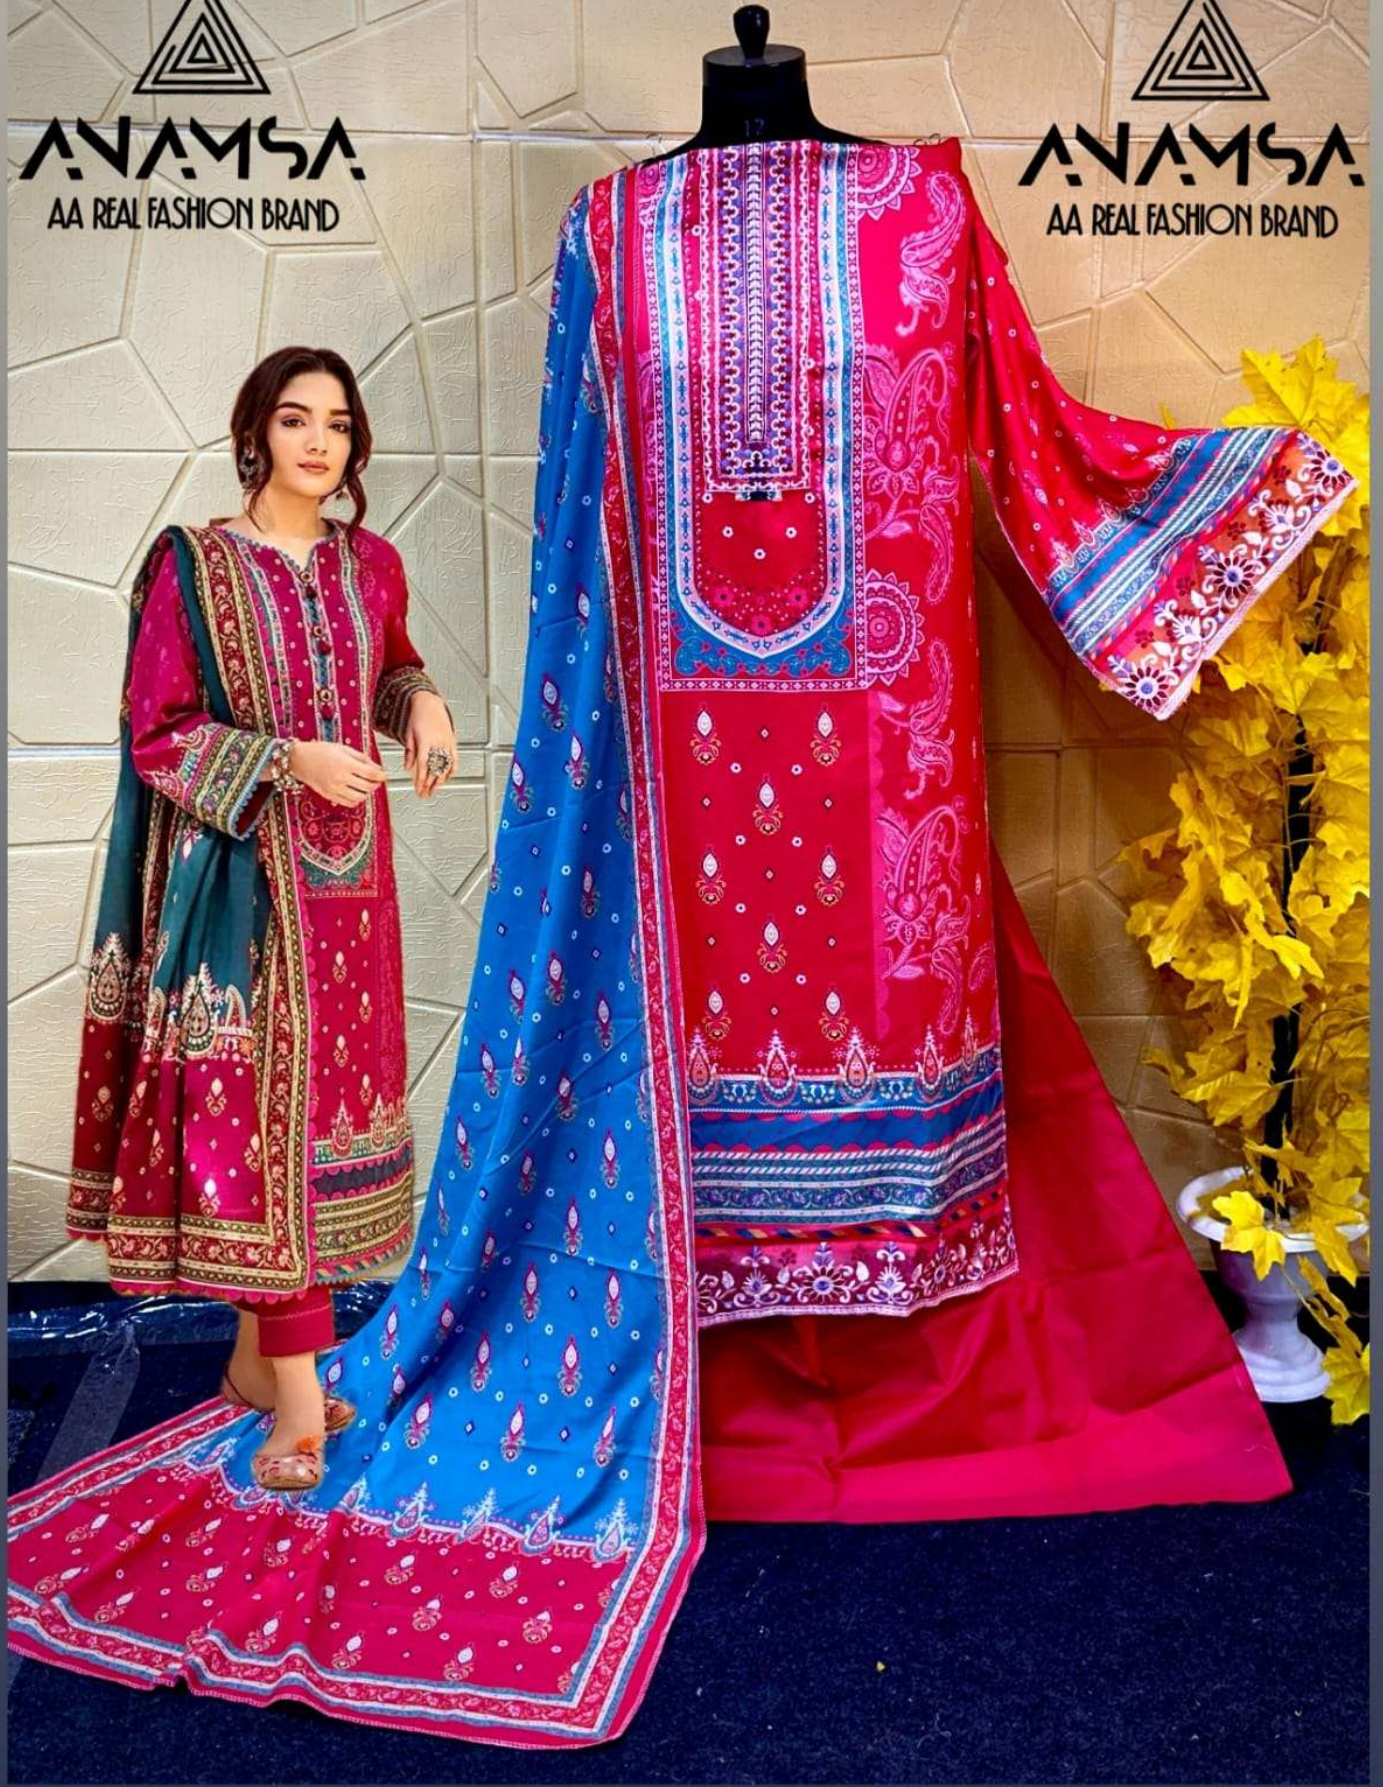

ANAMSA
AA REAL FASHION BRAND

ANAMSA
AA REAL FASHION BRAND