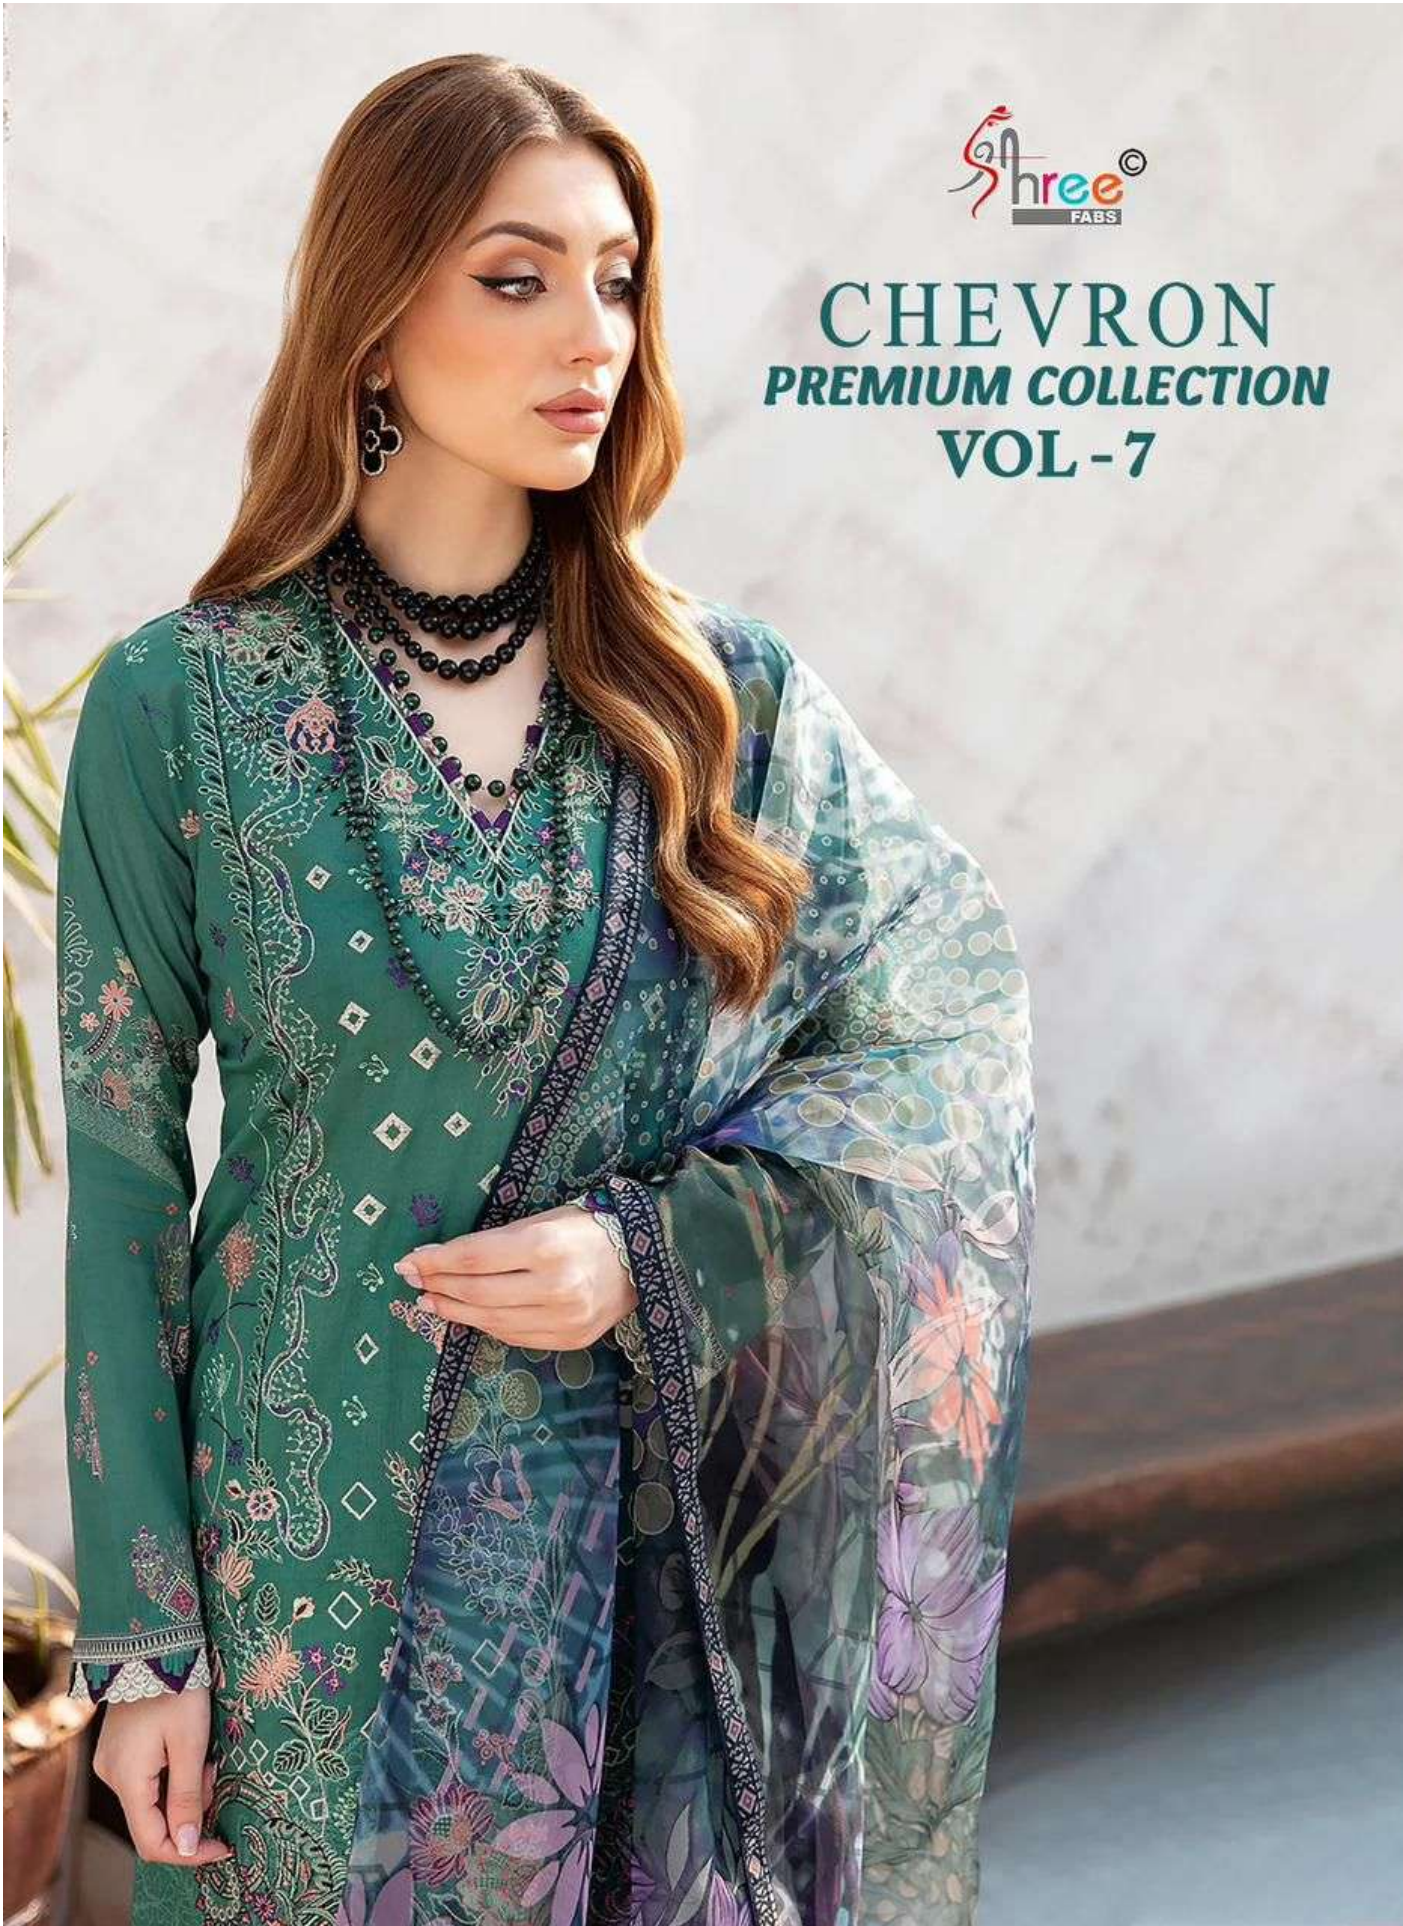

**CHEVRON
PREMIUM COLLECTION
VOL - 7**