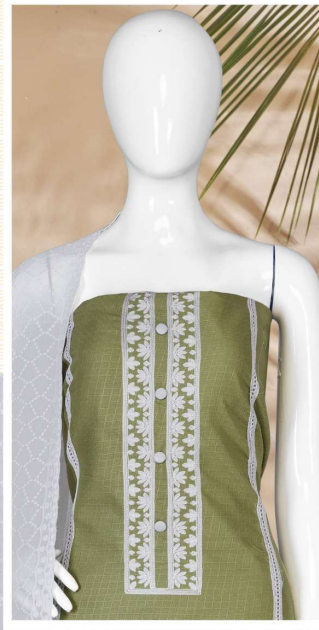

Gipson[®]
MINI
COOPER_S
D.NO.2592

Gipson[®]
MINI
COOPER_S
D.NO.2592

Gipson[®]

COOPER_S

TOP :- PURE COTTON DOBI DYED WITH EMBROIDERY THREAD WORK

BOTTOM :- PURE COTTON SOLID DYED

DUPATTA :- PURE COTTON SCHIFFLI WORK

D.NO.2592-A

Gipson[®]

COOPER_S

TOP :- PURE COTTON DOBI DYED WITH EMBROIDERY THREAD WORK

BOTTOM :- PURE COTTON SOLID DYED

DUPATTA :- PURE COTTON SCHIFFLI WORK

D.NO.2592-B

Gipson®

COOPER S

TOP :- PURE COTTON DOBI DYED WITH EMBROIDERY THREAD WORK

BOTTOM :- PURE COTTON SOLID DYED

DUPATTA :- PURE COTTON SCHIFFLI WORK

D.NO.2592-C

Gipson[®]

COOPER_S

TOP :- PURE COTTON DOBI DYED WITH EMBROIDERY THREAD WORK