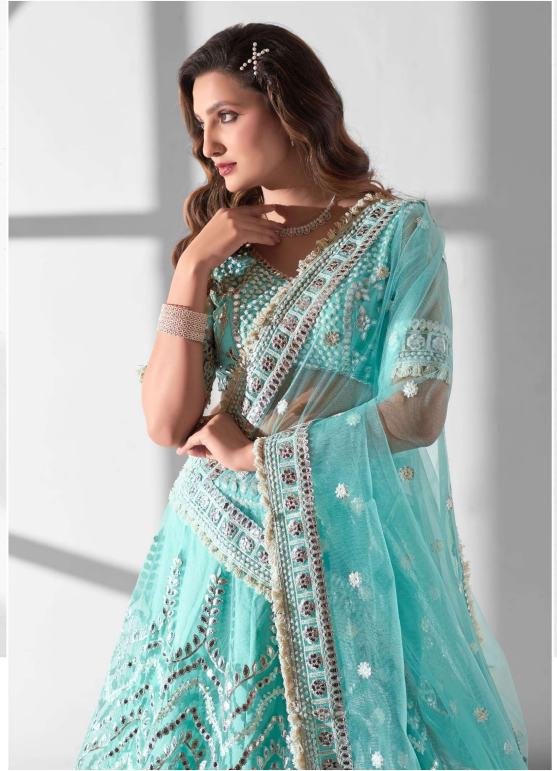

life's occasional glitch