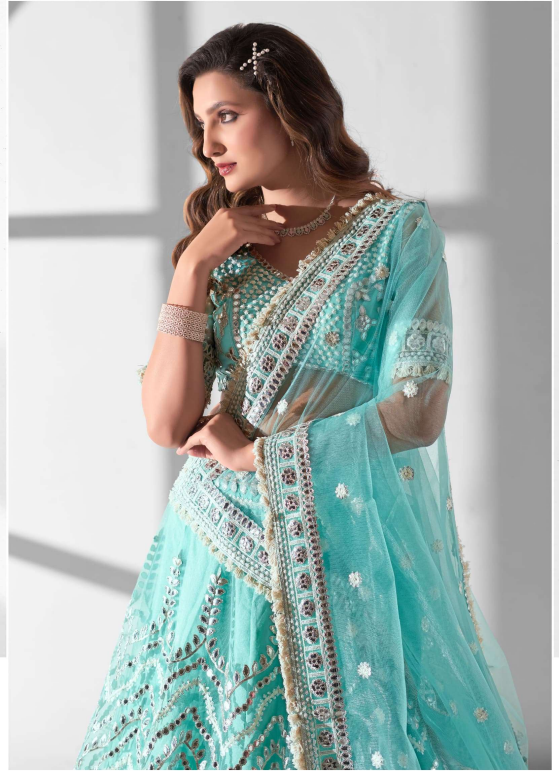

अनंतेश  
Lifestyle

IT HAPPENS TO BE EXCITING TO LEARN ABOUT THE ORIGIN CONNECTED WITH LEHENGA CHOLI WHICH SAYS THAT IT WAS IN THE BEGINNING WORN SIMPLY BY WOMEN IN MUGHAL ERA.

D.no-11010

suitably sassy

IT HAPPENS TO BE EXCITING TO LEARN ABOUT THE ORIGIN CONNECTED WITH  
LEHENGA CHOLI WHICH SAYS THAT IT WAS IN THE BEGINNING WORN SIMPLY BY  
WOMEN IN MUGHAL ERA.

D.no-11009

Charming look

BY MEANS OF HISTORY, THE PARTICULAR LEHENGA HAS ATTENDED VERY LITTLE TRANSFORMATION IN FACT AS SOON AS POSSIBLE LEADING MAKERS DO NOT NEGLECT TO LIFT RECOMMENDED PATTERNS MAKE UP THE GOLDEN MUGHAL AGE

ANGELIC  
FLORALS

अनंतेश  
Lifestyle

life's occasional glitch

D.no-11013

11009

11010

11011

11012

11013

**Anantesh**  
Lifestyle  
**BRIDESMAID**  
VOL - 02

CODE	MAIN COLOUR	LEHENGA FABRIC	BLOUSE FABRIC	DUPATTA FABRIC	SIZE SEMI STITCHED	WEIGHT	WORK DETAILS	PRICE (EXCLUDING GST 12%)
11009	Black	Premium georgett	Premium georgett	Premium net	Size upto 42 bust and waist	3kg.	Sequance and multi embroidery	5545/-
11010	Sky blue	Pure organza	Pure organza	Pure organza	Size upto 42 bust and waist	3kg.	Sequance and multi embroidery	5595/-
11011	Wine	Premium georgett	Premium georgett	Premium net	Size upto 42 bust and waist	3kg.	Sequance and multi embroidery	5545/-
11012	Pink	Pure organza	Pure organza	Pure organza	Size upto 42 bust and waist	3kg.	Sequance and multi embroidery	5595/-
11013	Sky blue	Puremium net	Puremium net	Puremium net	Size upto 42 bust and waist	3kg.	Gota Patti Work With Sequence	5495/-