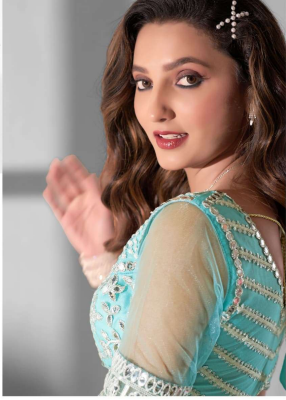

ANGELIC
FLORALS