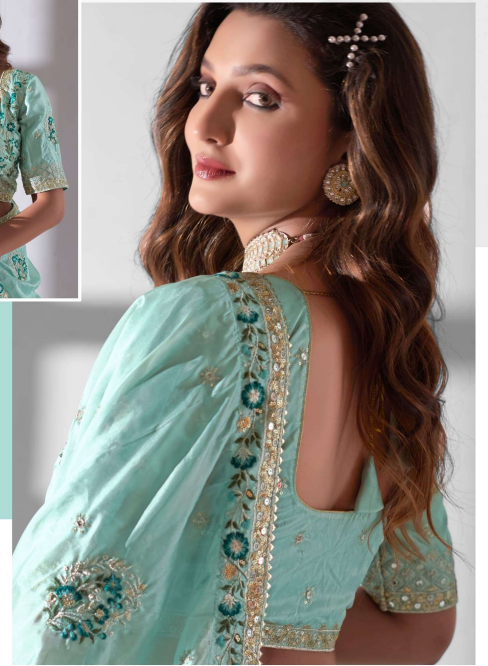

अनंतेश
Lifestyle

D.no-11010