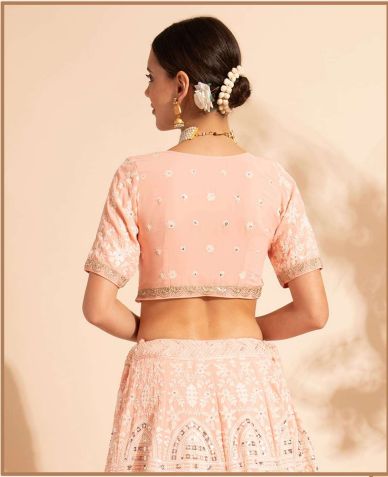

Fashion is a language that creates itself in cloths to interpret reality.

11001