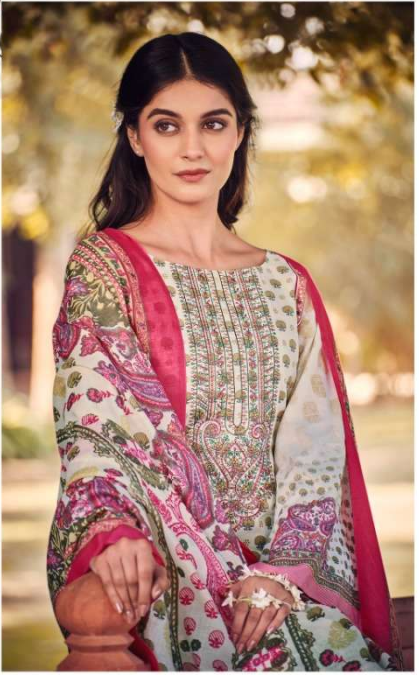

Zulfat<sup>®</sup>  
Designer Suits

JANNAT

Zulfat<sup>®</sup>  
Designer Suits

JANNAT

 **Zulfat**  
Lahore

RUNWAY  
Every Day is a Fashion Show & The World is your Runway.

Zulfat®  
542-001

ETERNITY  
The hues of eternity...

Zulfat®  
542-002

DESERVE  
Clothes Brighten you to the extent you deserve...

Zulfat®

542-006

DIVINITY  
Sculpted From Divinity ...

542-001

542-002

542-003

542-004

542-005

542-006

TOP

100% PURE COTTON PRINT WITH EXCLUSIVE EMBROIDERY WORK. (2.50 mtr apx)

DUPATTA

100% PURE COTTON MAL MAL DUPATTA PRINT. (2.30 mtr apx)

BOTTOM