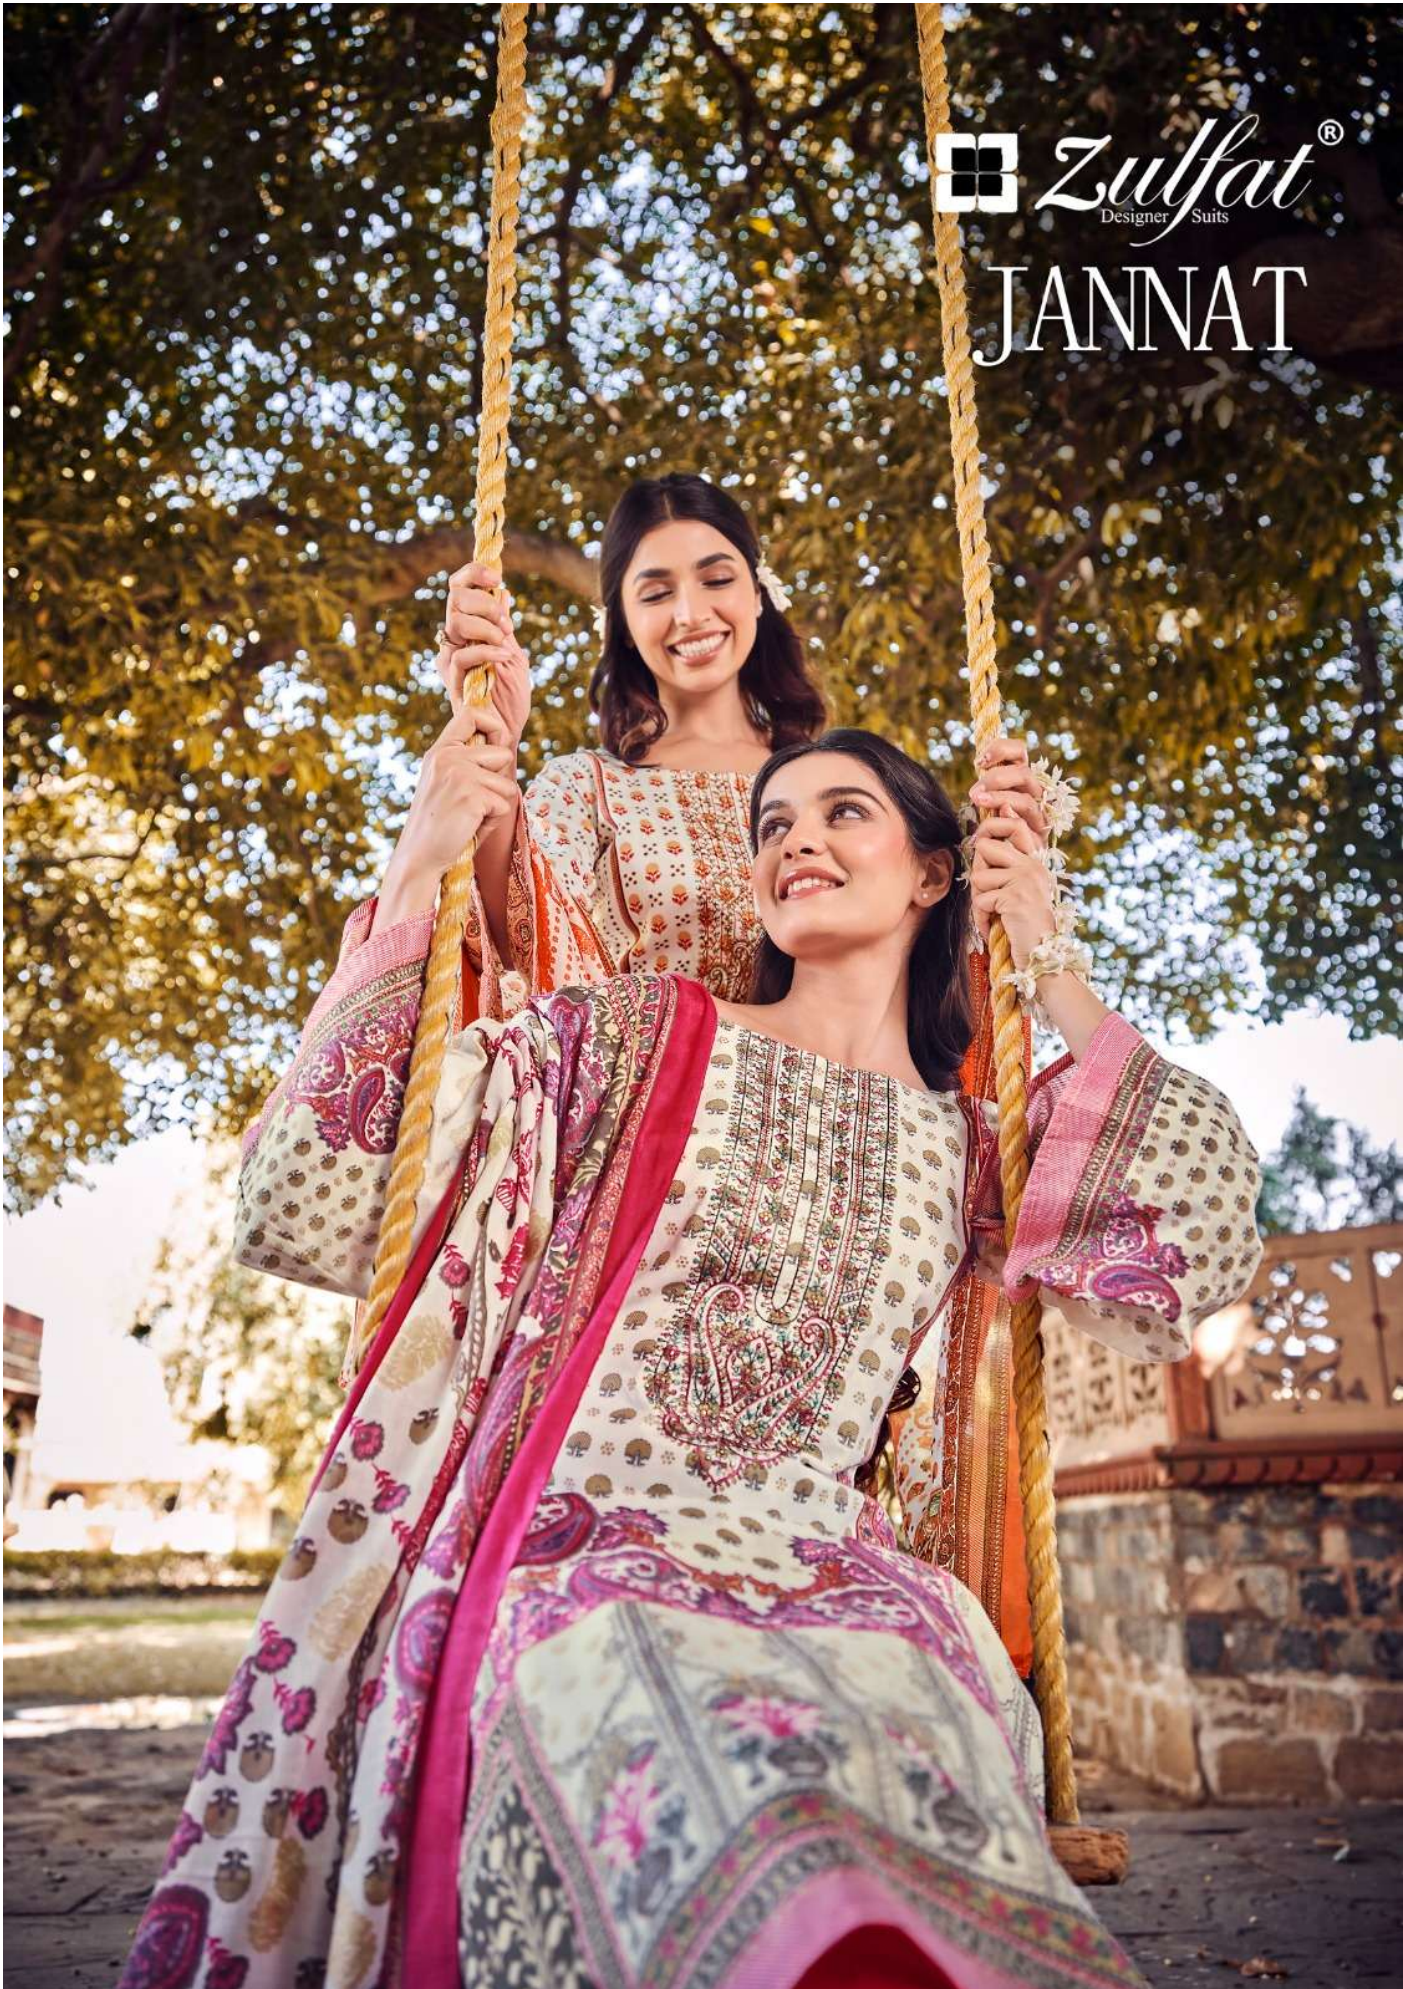

Zulfat<sup>®</sup>  
Designer Suits

JANNAT

Zulfat<sup>®</sup>  
Designer Suits

JANNAT

 **Zulfat**  
Lahore

RUNWAY  
Every Day is a Fashion Show & The World is your Runway.

Zulfat®  
542-001

ETERNITY  
The hues of eternity...

542-004

542-005

542-006

TOP

100% PURE COTTON PRINT WITH EXCLUSIVE EMBROIDERY WORK. (2.50 mtr apx)

DUPATTA

100% PURE COTTON MAL MAL DUPATTA PRINT. (2.30 mtr apx)

BOTTOM