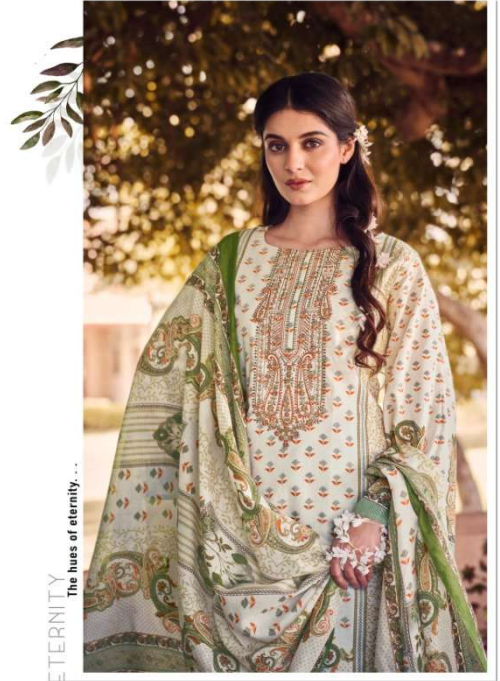

Zulfat<sup>®</sup>  
Designer Suits

JANNAT

Zulfat<sup>®</sup>  
Designer Suits

JANNAT

 **Zulfat**  
Lahore

RUNWAY  
Every Day is a Fashion Show & The World is your Runway.

Zulfat®  
542-001

ETERNITY  
The hues of eternity...

Zulfat®  
542-002

DESERVE  
Clothes Brighten you to the extent you deserve...

Zulfat®

542-006

DIVINITY  
Sculpted From Divinity ...

542-001

542-002

542-003

542-004

542-005

542-006

TOP

100% PURE COTTON PRINT WITH EXCLUSIVE EMBROIDERY WORK. (2.50 mtr apx)

DUPATTA

100% PURE COTTON MAL MAL DUPATTA PRINT. (2.30 mtr apx)

BOTTOM