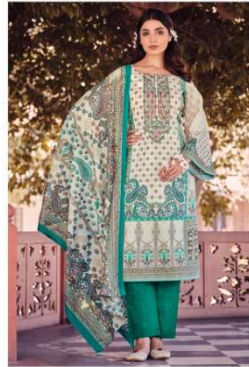

Zulfat®  
542-002

DESERVE  
Clothes Brighten you to the extent you deserve...

Zulfat®

542-006

DIVINITY  
Sculpted From Divinity ...

542-001

542-002

542-003

542-004

542-005

542-006

TOP

100% PURE COTTON PRINT WITH EXCLUSIVE EMBROIDERY WORK. (2.50 mtr apx)

DUPATTA

100% PURE COTTON MAL MAL DUPATTA PRINT. (2.30 mtr apx)

BOTTOM