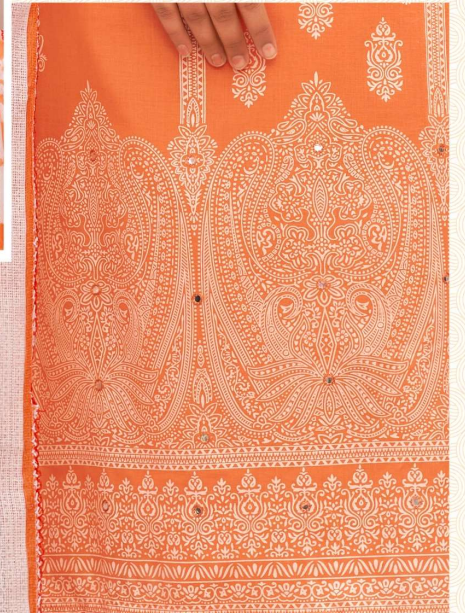

TOP :- PURE COTTON INK PRINT
WITH MIRROR WORK
BOTTOM :- PURE COTTON DYED

DUPATTA :- PURE COTTON
KOTA CHEX PRINT

D.NO.2565-A

Gipson®

SAHELI

TOP :- PURE COTTON INK PRINT
WITH MIRROR WORK
BOTTOM :- PURE COTTON DYED

DUPATTA :- PURE COTTON
KOTA CHEX PRINT

D.NO.2565-B

Gipson®

SAHELI

TOP :- PURE COTTON INK PRINT
WITH MIRROR WORK
BOTTOM :- PURE COTTON DYED

DUPATTA :- PURE COTTON
KOTA CHEX PRINT

D.NO.2565-C

Gipson[®]

SAHELI

D.No :- 2565

TOP :- PURE COTTON INK PRINT
WITH MIRROR WORK

BOTTOM :- PURE COTTON DYED

DUPATTA :- PURE COTTON
KOTA CHEX PRINT

Gipson®

SAHELI

TOP :- PURE COTTON INK PRINT
WITH MIRROR WORK
BOTTOM :- PURE COTTON DYED

DUPATTA :- PURE COTTON
KOTA CHEX PRINT

D.NO.2565-D