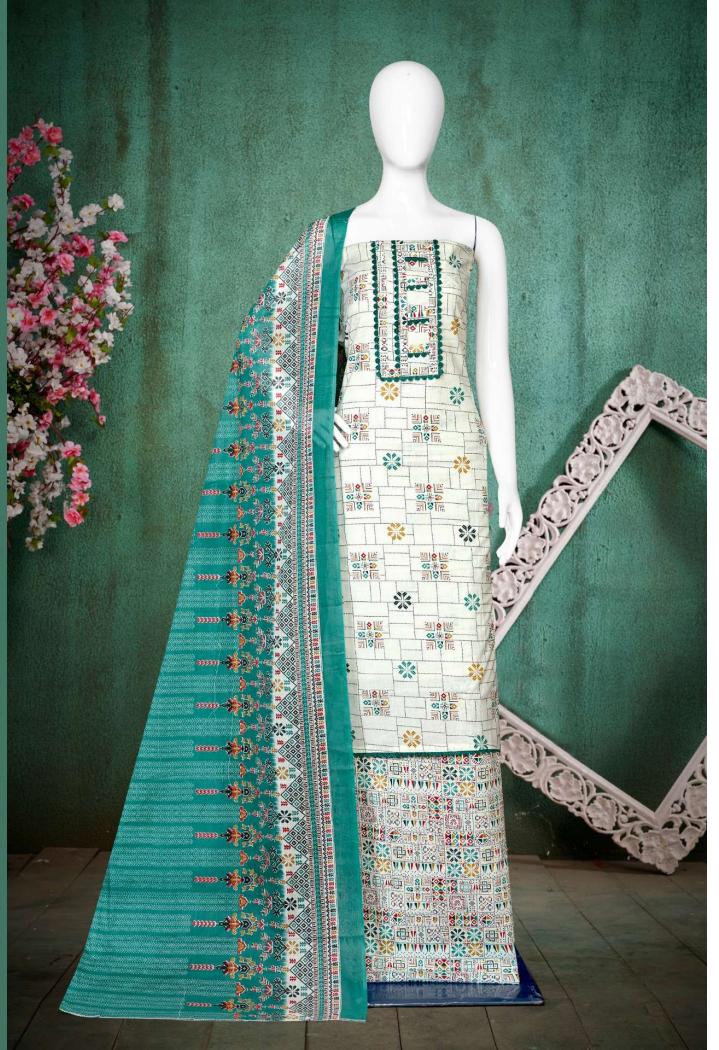

TOP :- PURE COTTON CAMBRIC PRINT WITH
ETHNIC HAND WORK

BOTTOM :- PURE COTTON CAMBRIC PRINT

DUPATTA :- PURE COTTON MAL PRINT D.NO.2525-A

Gipson®

Mercedes
Benz

TOP :- PURE COTTON CAMBRIC PRINT WITH
ETHNIC HAND WORK

BOTTOM :- PURE COTTON CAMBRIC PRINT

DUPATTA :- PURE COTTON MAL PRINT D.NO.2525-B

Gipson®

Mercedes
Benz

TOP :- PURE COTTON CAMBRIC PRINT WITH
ETHNIC HAND WORK

BOTTOM :- PURE COTTON CAMBRIC PRINT

DUPATTA :- PURE COTTON MAL PRINT D.NO.2525-C

Bipson®

Mercedes
Benz

TOP :- PURE COTTON CAMBRIC PRINT WITH
ETHNIC HAND WORK

BOTTOM :- PURE COTTON CAMBRIC PRINT

DUPATTA :- PURE COTTON MAL PRINT D.NO.2525-D

Gipson[®]

 Mercedes
Benz

D.No :- 2525

TOP :- PURE COTTON CAMBRIC PRINT WITH
ETHNIC HAND WORK

BOTTOM :- PURE COTTON CAMBRIC PRINT

DUPATTA :- PURE COTTON MAL PRINT