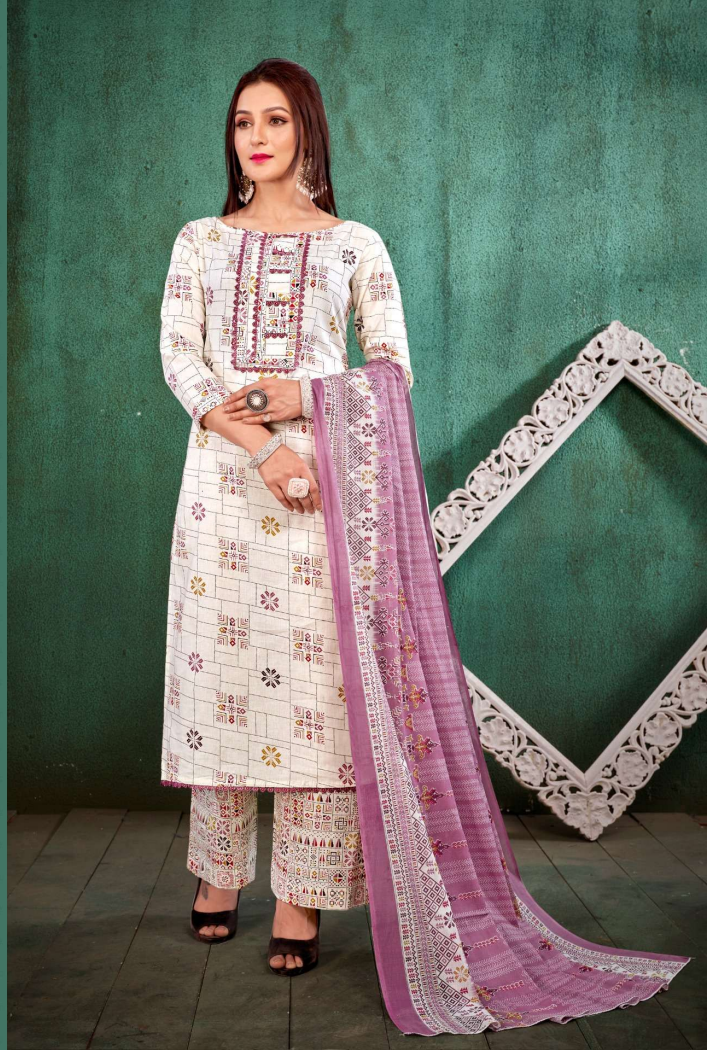

TOP :- PURE COTTON CAMBRIC PRINT WITH
ETHNIC HAND WORK

BOTTOM :- PURE COTTON CAMBRIC PRINT

DUPATTA :- PURE COTTON MAL PRINT D.NO.2525-A

Gipson®

Mercedes
Benz

TOP :- PURE COTTON CAMBRIC PRINT WITH
ETHNIC HAND WORK

BOTTOM :- PURE COTTON CAMBRIC PRINT

DUPATTA :- PURE COTTON MAL PRINT D.NO.2525-B

Gipson®

Mercedes
Benz

TOP :- PURE COTTON CAMBRIC PRINT WITH
ETHNIC HAND WORK

BOTTOM :- PURE COTTON CAMBRIC PRINT

DUPATTA :- PURE COTTON MAL PRINT D.NO.2525-C

Bipson®

Mercedes
Benz

TOP :- PURE COTTON CAMBRIC PRINT WITH
ETHNIC HAND WORK

BOTTOM :- PURE COTTON CAMBRIC PRINT

DUPATTA :- PURE COTTON MAL PRINT D.NO.2525-D

Gipson[®]

 Mercedes
Benz

D.No :- 2525

TOP :- PURE COTTON CAMBRIC PRINT WITH
ETHNIC HAND WORK

BOTTOM :- PURE COTTON CAMBRIC PRINT

DUPATTA :- PURE COTTON MAL PRINT