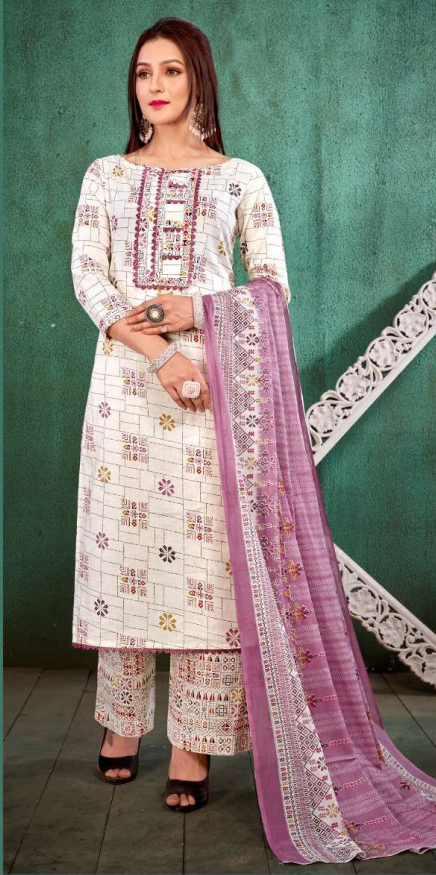

TOP :- PURE COTTON CAMBRIC PRINT WITH
ETHNIC HAND WORK

BOTTOM :- PURE COTTON CAMBRIC PRINT

DUPATTA :- PURE COTTON MAL PRINT D.NO.2525-A

Gipson®

Mercedes
Benz

TOP :- PURE COTTON CAMBRIC PRINT WITH
ETHNIC HAND WORK

BOTTOM :- PURE COTTON CAMBRIC PRINT

DUPATTA :- PURE COTTON MAL PRINT D.NO.2525-B

Gipson®

Mercedes
Benz

TOP :- PURE COTTON CAMBRIC PRINT WITH
ETHNIC HAND WORK

BOTTOM :- PURE COTTON CAMBRIC PRINT

DUPATTA :- PURE COTTON MAL PRINT D.NO.2525-C

Bipson®

Mercedes
Benz

TOP :- PURE COTTON CAMBRIC PRINT WITH
ETHNIC HAND WORK

BOTTOM :- PURE COTTON CAMBRIC PRINT

DUPATTA :- PURE COTTON MAL PRINT D.NO.2525-D

Gipson[®]

 Mercedes
Benz

D.No :- 2525

TOP :- PURE COTTON CAMBRIC PRINT WITH
ETHNIC HAND WORK

BOTTOM :- PURE COTTON CAMBRIC PRINT

DUPATTA :- PURE COTTON MAL PRINT