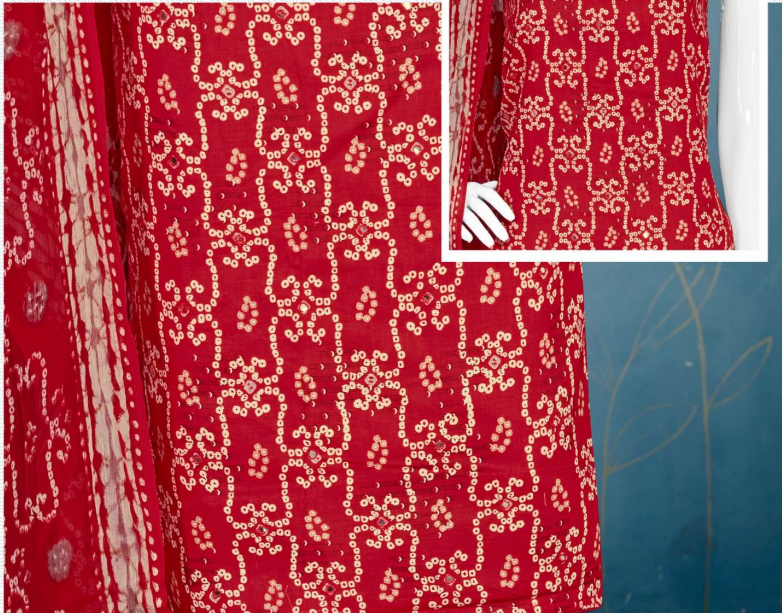

TOP :- PURE JAM SATIN PRINT
WITH MIRROR WORK

BOTTOM :- PURE REYON DYED

DUPATTA :- PURE BEMBERG PRINT

D.NO.2548-A

Gipson®

Sitara

TOP :- PURE JAM SATIN PRINT
WITH MIRROR WORK

BOTTOM :- PURE REYON DYED

Gipson®

Sitara

TOP :- PURE JAM SATIN PRINT
WITH MIRROR WORK

BOTTOM :- PURE REYON DYED

DUPATTA :- PURE BEMBERG PRINT

D.NO.2548-D

Gipson[®]

Sitara