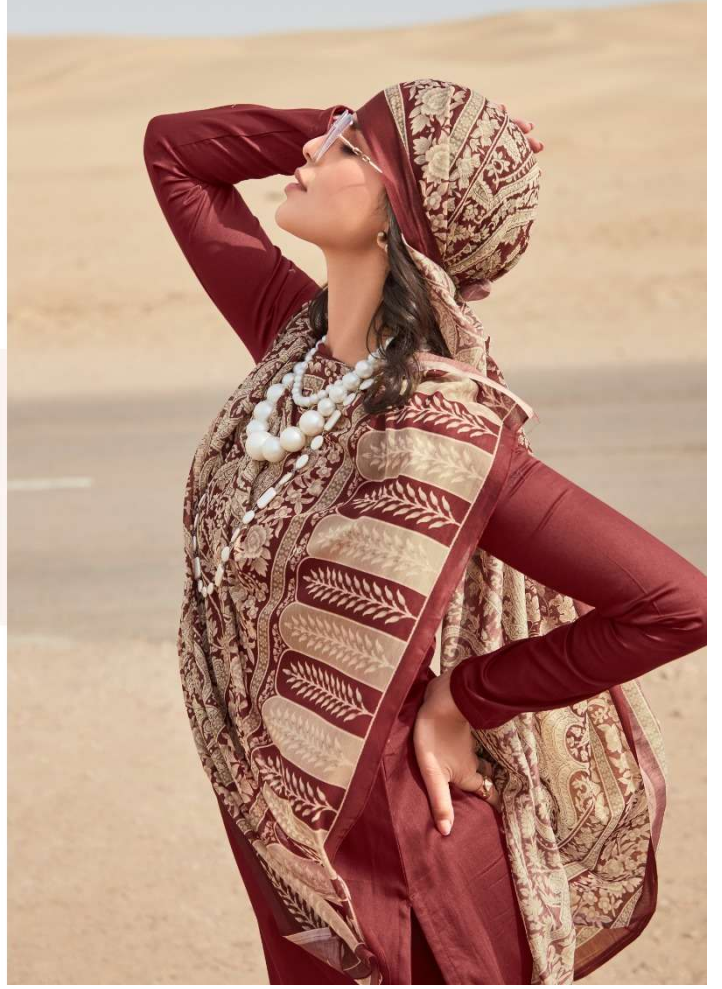

FLAIR

www.fida.com.pk

1004

Fida
A Brand by ICTM