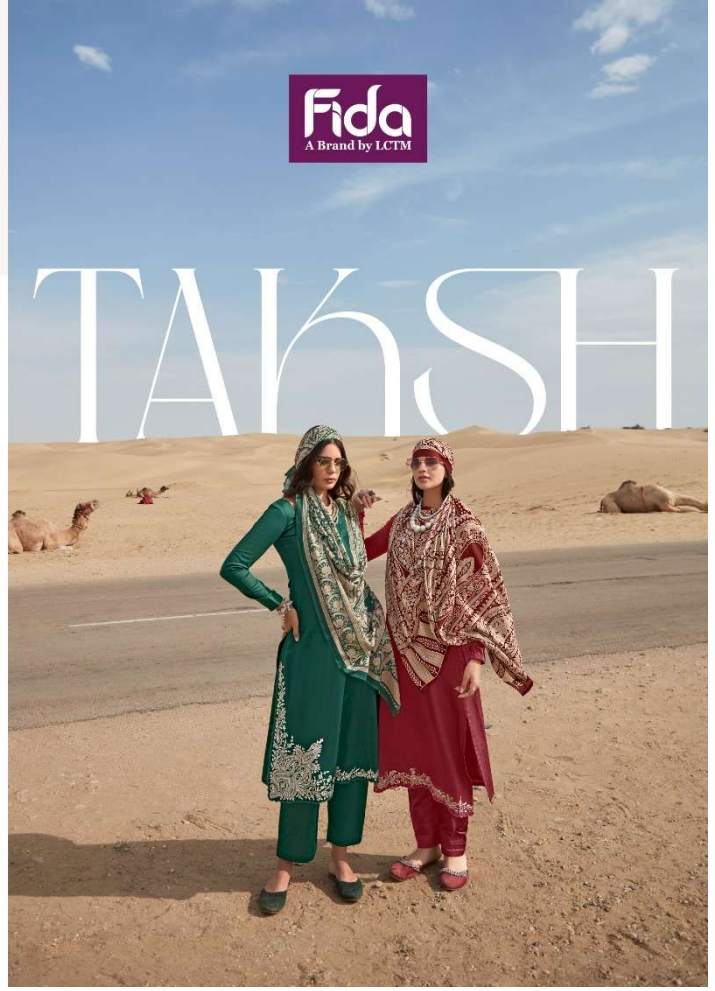

TOP : PURE COTTON SATIN SOLID WITH PREMIUM EMBROIDERY
BOTTOM : PURE COTTON SATIN SOLID
DUPATTA : DIGITAL MUSLIN

Un-Stitched Division
SURAT

www.lctm.in | sales@lctm.in