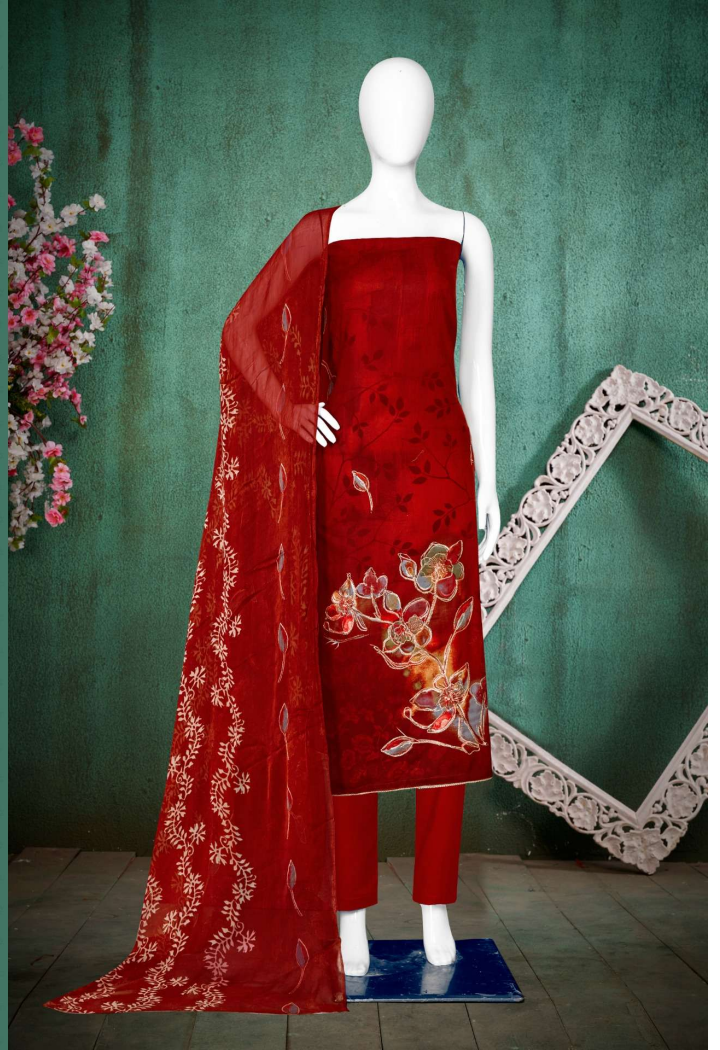

**Gipson**<sup>®</sup>

*Maserati*

D.NO.2518

**Gipson®**

*Masrati*

TOP :- PURE RAYON FOIL PRINT WITH KHATLI WORK

BOTTOM :- PURE REYON DYED

D.NO.2518-A

DUPATTA :- PURE BEMBERG PRINT

**Gipson**<sup>®</sup>

  
Mererati

TOP :- PURE RAYON FOIL PRINT WITH KHATLI WORK

BOTTOM :- PURE REYON DYED

D.NO.2518-C

DUPATTA :- PURE BEMBERG PRINT

**Gipson®**

  
Mererati

TOP :- PURE RAYON FOIL PRINT WITH KHATLI WORK

BOTTOM :- PURE REYON DYED

D.NO.2518-D

DUPATTA :- PURE BEMBERG PRINT

**Gipson**<sup>®</sup>

*Maserati*

D.NO.2518

**Gipson**<sup>®</sup>

  
Mererati

TOP :- PURE RAYON FOIL PRINT WITH KHATLI WORK

BOTTOM :- PURE REYON DYED

D.NO.2518-B

DUPATTA :- PURE BEMBERG PRINT

**Gipson<sup>®</sup>**

*Maserati*