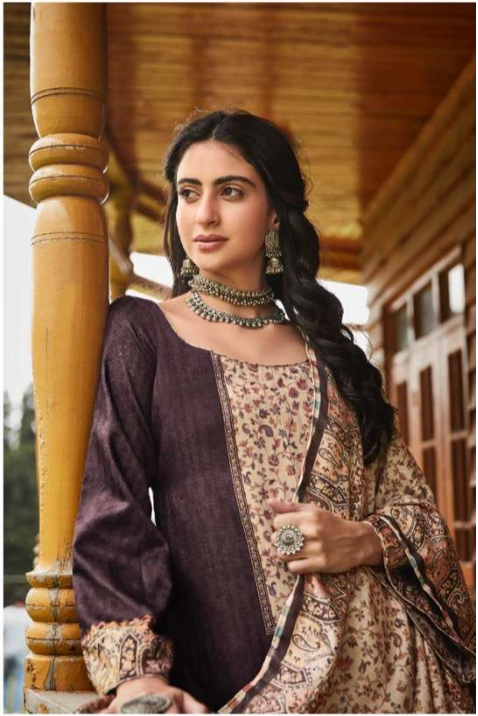

Fida
A Brand by LCTM

1006