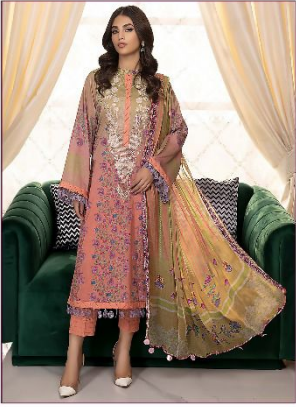

SANA SAFINAZ
Embroidered
DUPATTA COLLECTION

SANA SAFINAZ
Embroidered
DUPATTA COLLECTION

SANA SAFINAZ
Embroidered
DUPATTA COLLECTION

SANA SAFINAZ
Embroidered
DUPATTA COLLECTION

2537

SANA SAFINAZ
Embroidered
DUPATTA COLLECTION

SANA SAFINAZ
Embroidered
DUPATTA COLLECTION

SANA SAFINAZ
Embroidered
DUPATTA COLLECTION

SANA SAFINAZ
Embroidered
DUPATTA COLLECTION

SANA SAFINAZ
Embroidered
DUPATTA COLLECTION

SANA SAFINAZ
Embroidered
DUPATTA COLLECTION

2542

2537

2538

2541

2542

2539

2540

A woman is modeling a red and white striped dupatta with gold embroidery. The background is a light-colored interior. The text "Sana Safinaz Embroidered Dupatta Collection" is overlaid on the image.