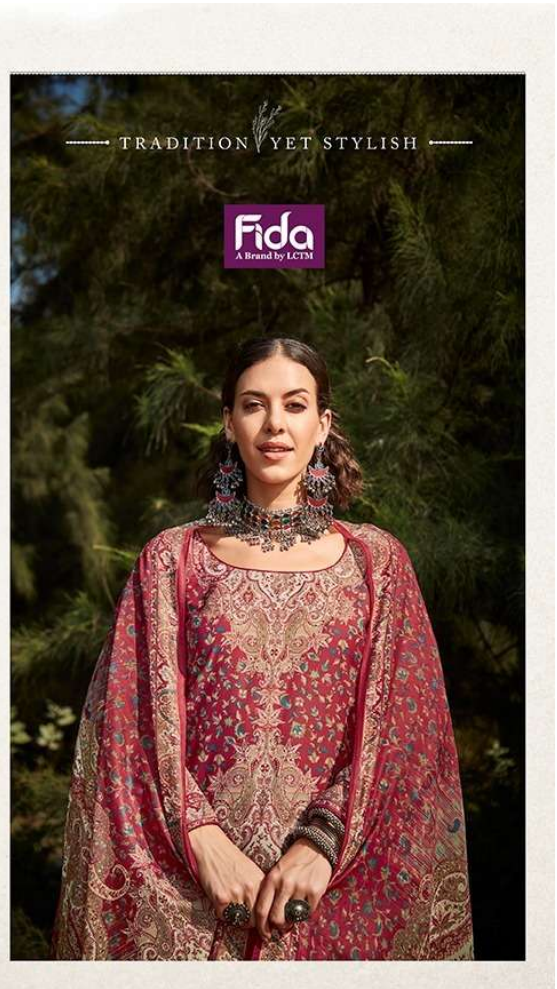

1002

Fida  
A Brand by L'CTSI

— THE TRUE ROYAL PRESENCE —

❧ | 1003

TOP : DIGITAL BLENDED VOILE COTTON  
BOTTOM : 50S COTTON SOLID  
DUPATTA : DIGITAL SOFT COTTON

Un-Stitched Division  
SURAT

www.lctm.in | sales@lctm.in