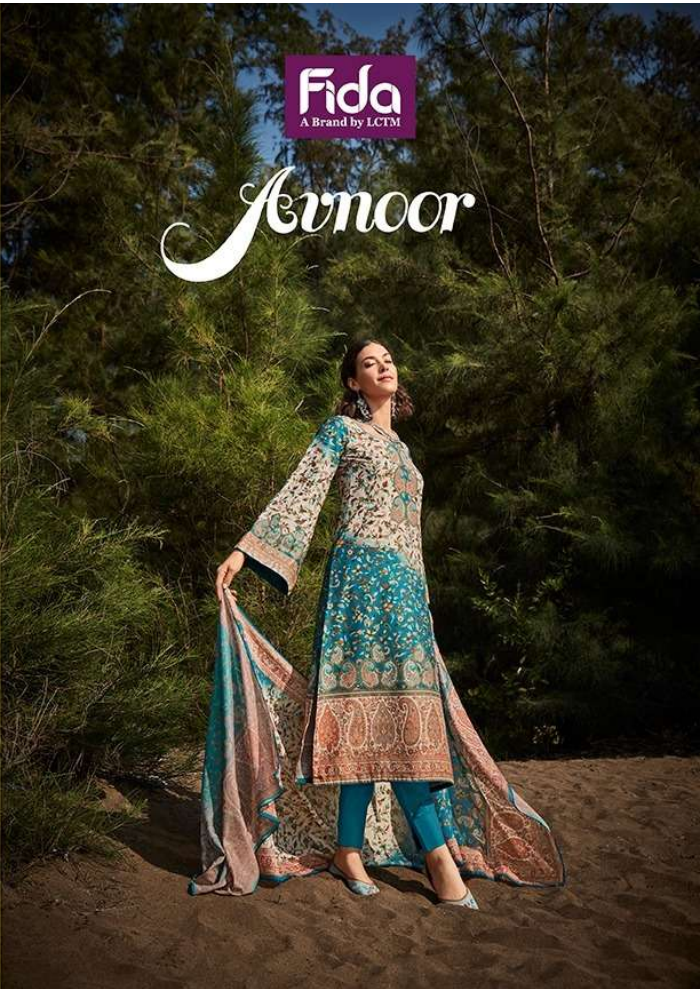

1002

Fida  
A Brand by L'CTSI

— THE TRUE ROYAL PRESENCE —

❧ | 1003

TOP : DIGITAL BLENDED VOILE COTTON  
BOTTOM : 50S COTTON SOLID  
DUPATTA : DIGITAL SOFT COTTON

Un-Stitched Division  
SURAT

www.lctm.in | sales@lctm.in