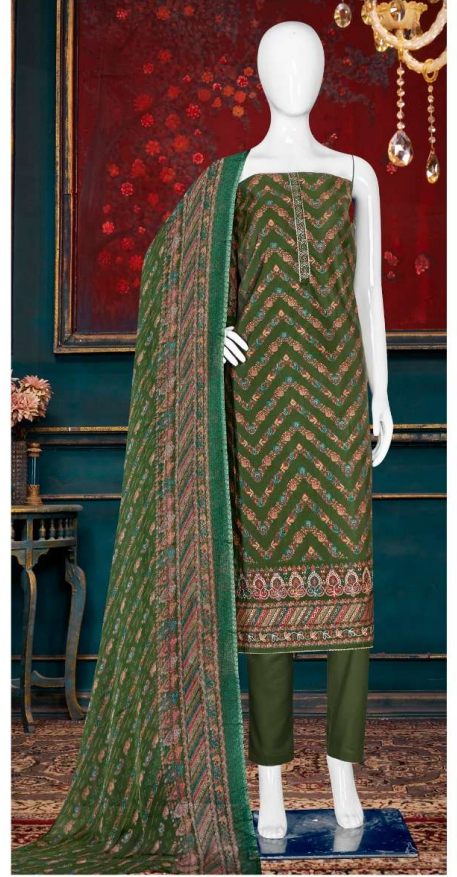

TOP :- PURE MODAL CHANDERI DISCHARGE FOIL PRINT
WITH KHATLI HANDWORK

BOTTOM :- PURE REYON DYED

D.NO.2482-A

DUPATTA :- PURE BEMBERG DISCHARGE PRINT

Gipson[®]

K A L K I

TOP :- PURE MODAL CHANDERI DISCHARGE FOIL PRINT
WITH KHATLI HANDWORK

BOTTOM :- PURE REYON DYED

D.NO.2482-B

DUPATTA :- PURE BEMBERG DISCHARGE PRINT

Gipson[®]

K A L K I

TOP :- PURE MODAL CHANDERI DISCHARGE FOIL PRINT
WITH KHATLI HANDWORK

BOTTOM :- PURE REYON DYED D.NO.2482-C

DUPATTA :- PURE BEMBERG DISCHARGE PRINT

Gipson[®]

K A L K I

TOP :- PURE MODAL CHANDERI DISCHARGE FOIL PRINT
WITH KHATLI HANDWORK
BOTTOM :- PURE REYON DYED
DUPATTA :- PURE BEMBERG DISCHARGE PRINT

D.NO.2482-D

Gipson[®]

K A L K I

D.No :- 2482

TOP :- PURE MODAL CHANDERI DISCHARGE FOIL PRINT
WITH KHATLI HANDWORK

BOTTOM :- PURE REYON DYED

DUPATTA :- PURE BEMBERG DISCHARGE PRINT