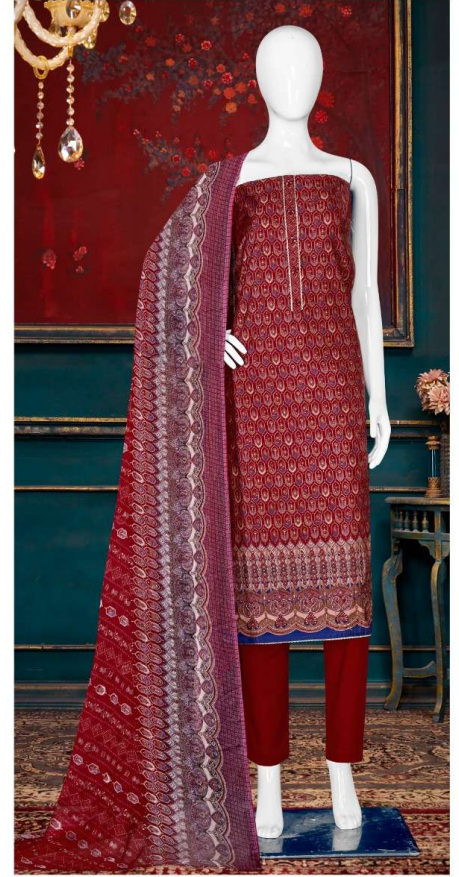

DUPATTA :- PURE BEMBERG DISCHARGE PRINT

Gipson®

K A L K I

TOP :- PURE MODAL CHANDERI DISCHARGE FOIL PRINT
WITH KHATLI HANDWORK

BOTTOM :- PURE REYON DYED

D.NO.2481-D

DUPATTA :- PURE BEMBERG DISCHARGE PRINT

Gipson®