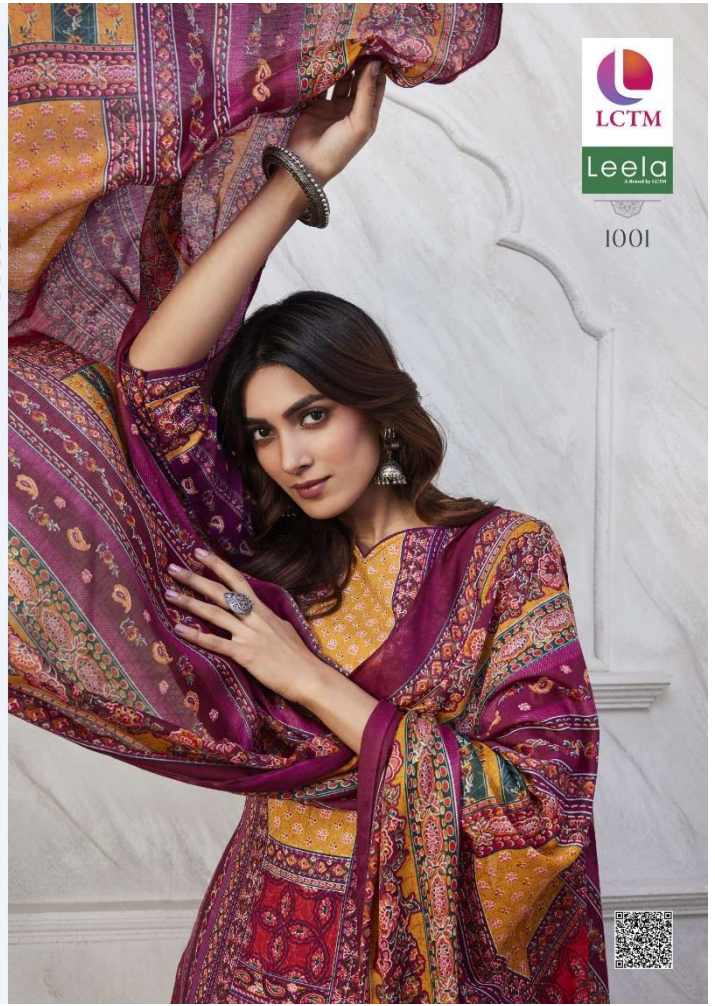

LCTM
Leela
A Brand by LCTM

1001