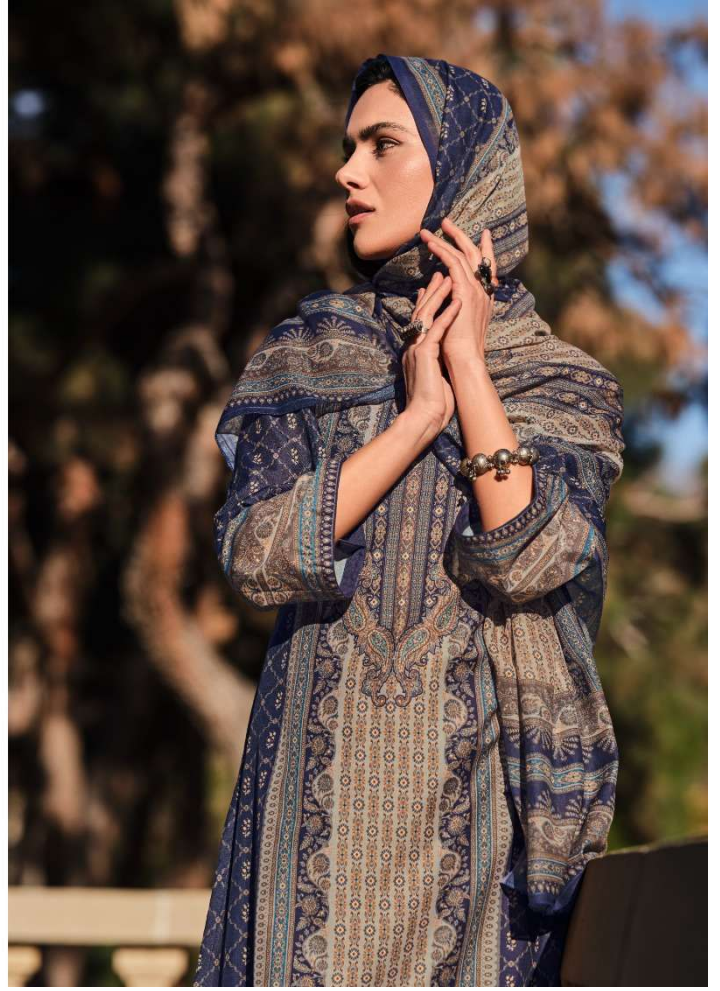

Fida
A Brand by LCIM

"SLEEK CHARM"
1004