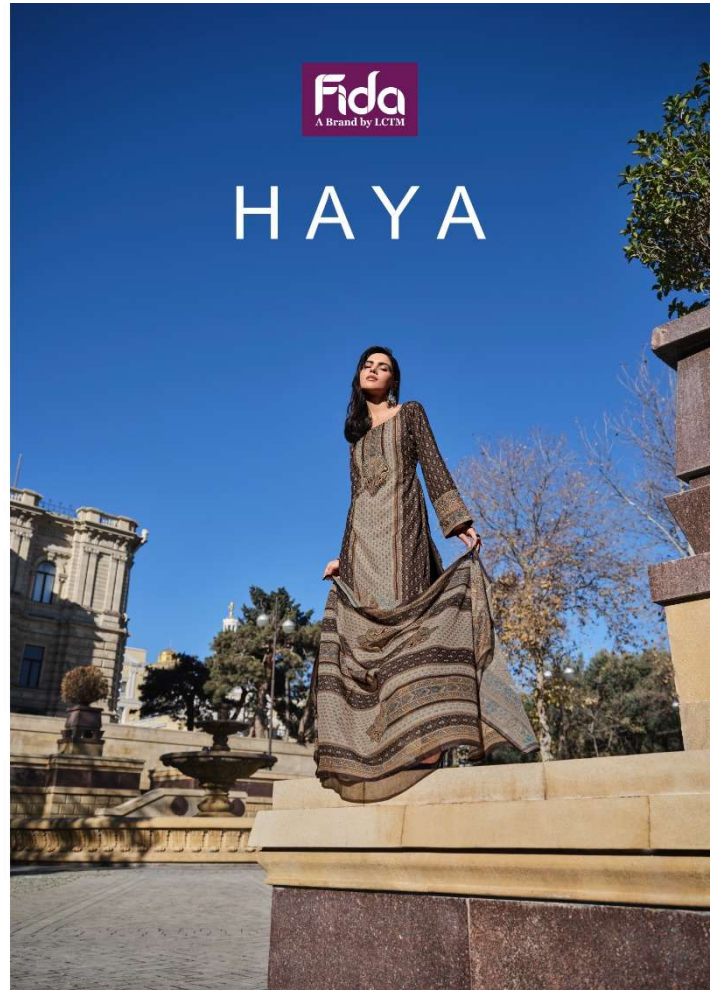

TOP : DIGITAL BLENDED VOILE COTTON
BOTTOM : 50S COTTON SOLID
DUPATTA : DIGITAL SOFT COTTON

Un-Stitched Division
SURAT

www.lctm.in | sales@lctm.in