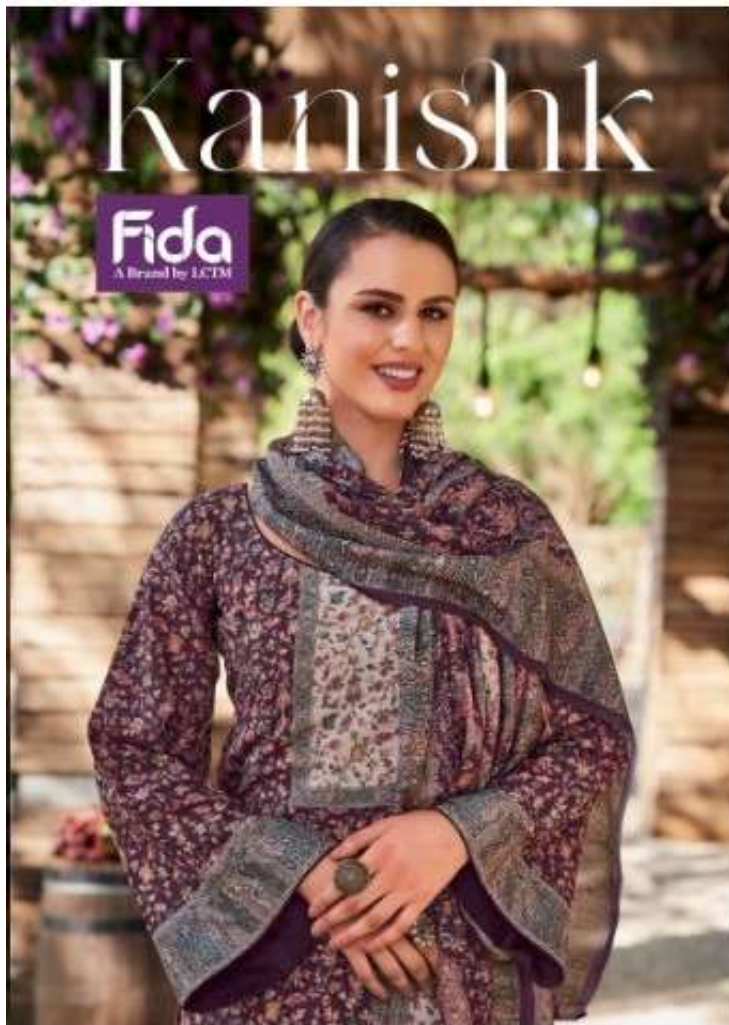

Kanishk

Fida
A Brand by L'ECOM