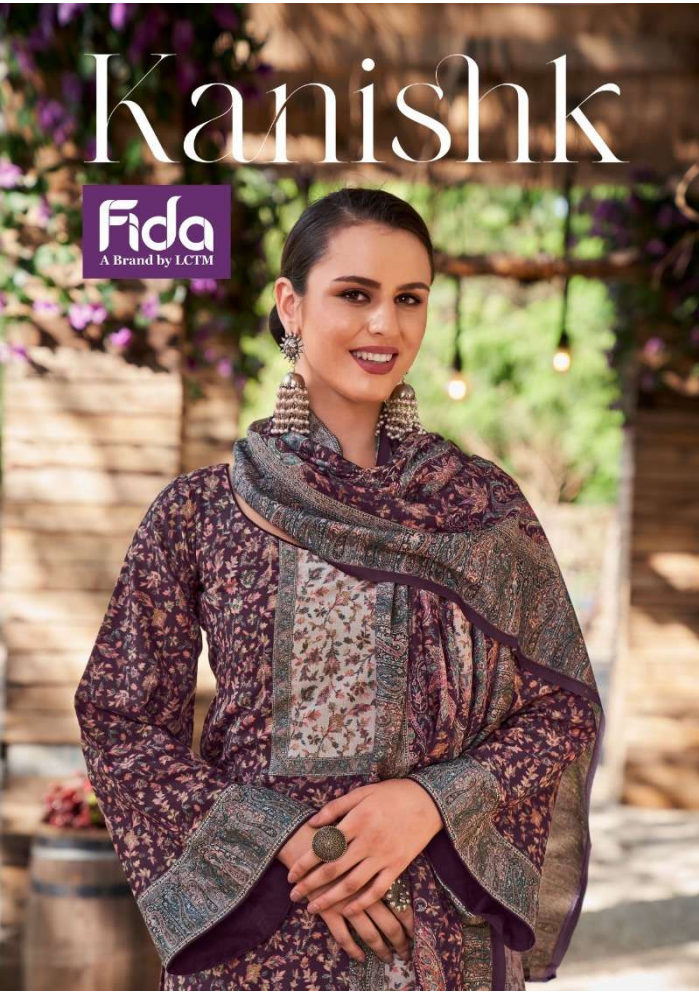

Kanishk

Fida
A Brand by LCTM

TOP : DIGITAL KARACHI COTTON
BOTTOM : 50S COTTON SOLID
DUPATTA : DIGITAL COTTON SILK

Fida
A Brand by LCTM

Un-Stitched Division
Surat

© www.lctm.in | sales@lctm.in