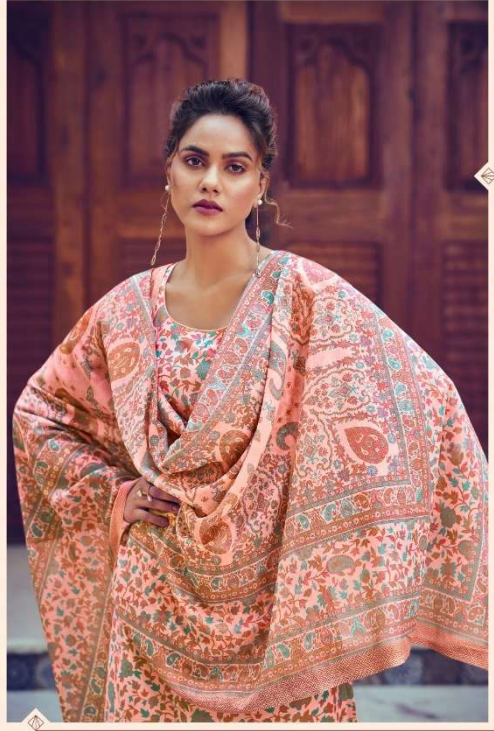

Fida
A Brand by LCTM

MAKE A BRIGHT NEW BEGINNING TO THE SEASON