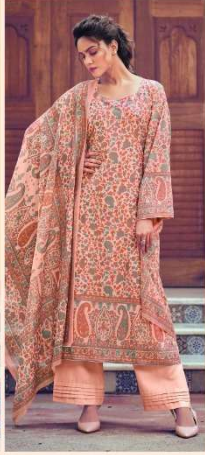

Fida
A Brand by LCTM

DICTATE YOUR STYLE STATEMENT WITH THE SEASON'S LATEST TRENDS

#R 1006

RAHAT

#R 1001

#R 1002

#R 1003

#R 1004

#R 1005

#R 1006

RAHAT

TOP : DIGITAL FINE COTTON SATIN

BOTTOM : 50s COTTON SOLID

DUPATTA : DIGITAL FINE COTTON

A PRODUCT OF

Un-Stitched Division
Surat