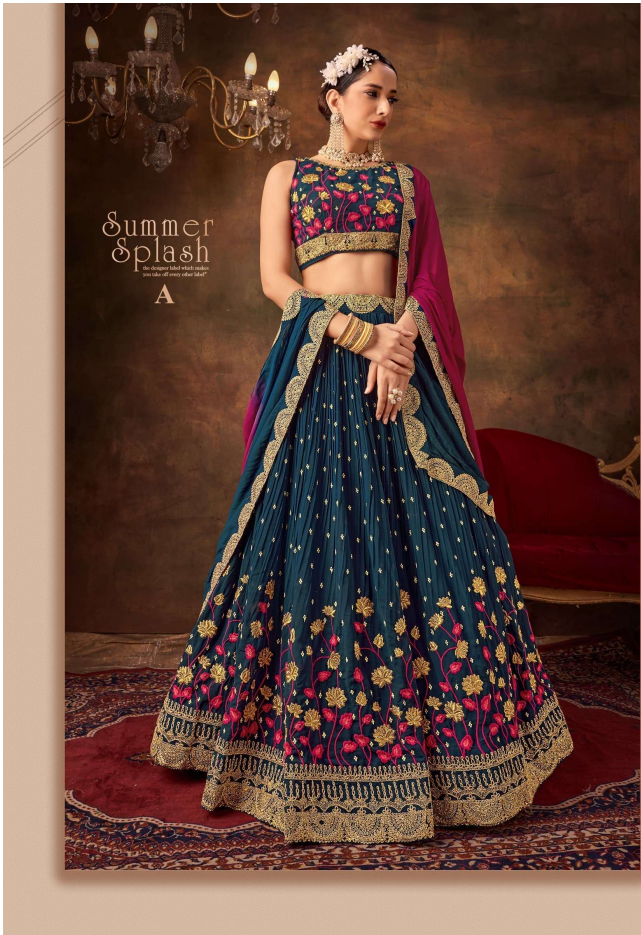

Summer  
Splash  
the designer label which makes  
you take off every other label  
A

## anantesh Lifestyle Queen vol 1

D.NO	MAIN COLOR	LEJENGA FABRIC	BLOUSE FABRIC	DUPATTA FABRIC	SIZE(SEMI STITCHED)	WORK DETAIL	PRICE
8001	BLUE WITH PURPLE	PURE GEORGETTE	GEORGETTE	PURE GEORGETTE	UPTO 42 BUST AND WAIST	PREMIUM SEQUANCE AND MULTI THREAD WORK	4450/-
8002	BROWNS	FAUX GEORGETTE	FAUX GEORGETTE	FAUX GEORGETTE	UPTO 42 BUST AND WAIST	PREMIUM SEQUANCE AND MULTI THREAD WORK	4995/-
8003	CREAM	NET	NET	NET	UPTO 42 BUST AND WAIST	PREMIUM SEQUANCE AND MULTI THREAD WORK	4995/-
8004	OFF WHITE	PURE GEORGETTE	PURE GEORGETTE	PURE GEORGETTE LINING	UPTO 42 BUST AND WAIST	PREMIUM SEQUANCE AND MULTI THREAD WORK	4695/-
8005	PISTA GREEN MULTICOLOR	ORGANZA	ORGANZA	PURE CHINON	UPTO 42 BUST AND WAIST	PREMIUM SEQUANCE AND MULTI THREAD WORK	4995/-
8006	WINE	PURE GEORGETTE	PURE GEORGETTE	GEORGETTE LINING	UPTO 42 BUST AND WAIST	PREMIUM SEQUANCE AND MULTI THREAD WORK	4995/-
8007	MULTI COLOR	ORGANZA	ORGANZA	PURE CHINON	UPTO 42 BUST AND WAIST	PREMIUM SEQUANCE AND MULTI THREAD WORK	4995/-
AVERAGE RATE-4875/-				GST-12%		TOTAL	34120

Summer  
Splash

the designer label which makes  
you take off every other label

A

Anantesh  
Lifestyle

8001