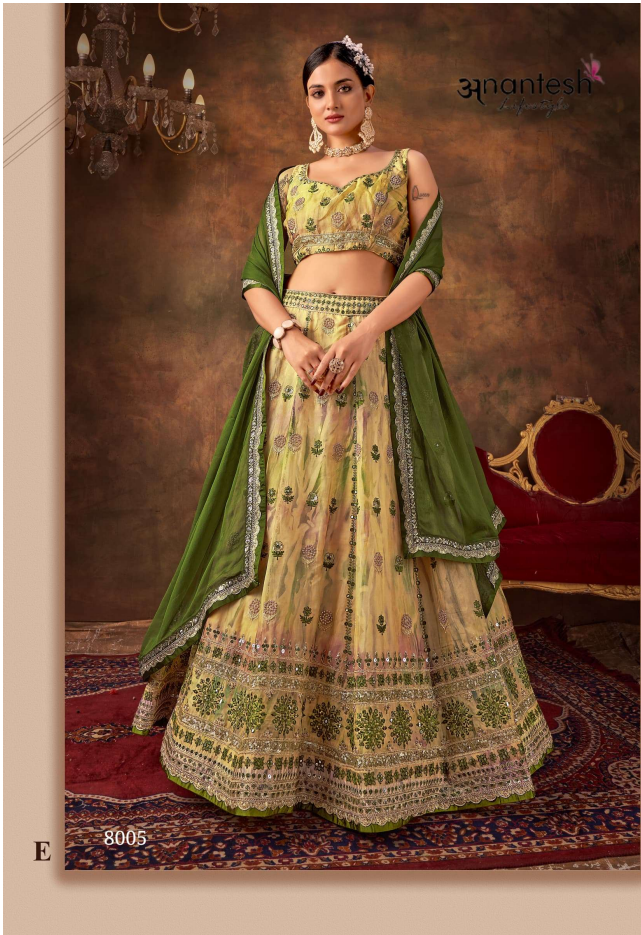

anantesh

Queen Vol-1

Anantesh

Queen Vol-1

अनंतेश
Lifestyle

Fabulous

However, these days the outfits which fall under the 'high to trendy' category suits into the 'fabulous' fashion. The kind of fashion permits alterations in new Modest and new styles which are suddenly termed as 'fabulous'.

Queen Vol-1

8001

8002

8003

8004

8005

8006

8007

anantesh Lifestyle Queen vol 1

D.NO	MAIN COLOR	LEJENGA FABRIC	BLOUSE FABRIC	DUPATTA FABRIC	SIZE(SEMI STITCHED)	WORK DETAIL	PRICE
8001	BLUE WITH PURPLE	PURE GEORGETTE	GEORGETTE	PURE GEORGETTE	UPTO 42 BUST AND WAIST	PREMIUM SEQUANCE AND MULTI THREAD WORK	4450/-
8002	BROWNS	FAUX GEORGETTE	FAUX GEORGETTE	FAUX GEORGETTE	UPTO 42 BUST AND WAIST	PREMIUM SEQUANCE AND MULTI THREAD WORK	4995/-
8003	CREAM	NET	NET	NET	UPTO 42 BUST AND WAIST	PREMIUM SEQUANCE AND MULTI THREAD WORK	4995/-
8004	OFF WHITE	PURE GEORGETTE	PURE GEORGETTE	PURE GEORGETTE LINING	UPTO 42 BUST AND WAIST	PREMIUM SEQUANCE AND MULTI THREAD WORK	4695/-
8005	PISTA GREEN MULTICOLOR	ORGANZA	ORGANZA	PURE CHINON	UPTO 42 BUST AND WAIST	PREMIUM SEQUANCE AND MULTI THREAD WORK	4995/-
8006	WINE	PURE GEORGETTE	PURE GEORGETTE	GEORGETTE LINING	UPTO 42 BUST AND WAIST	PREMIUM SEQUANCE AND MULTI THREAD WORK	4995/-
8007	MULTI COLOR	ORGANZA	ORGANZA	PURE CHINON	UPTO 42 BUST AND WAIST	PREMIUM SEQUANCE AND MULTI THREAD WORK	4995/-
AVERAGE RATE-4875/-				GST-12%		TOTAL	34120