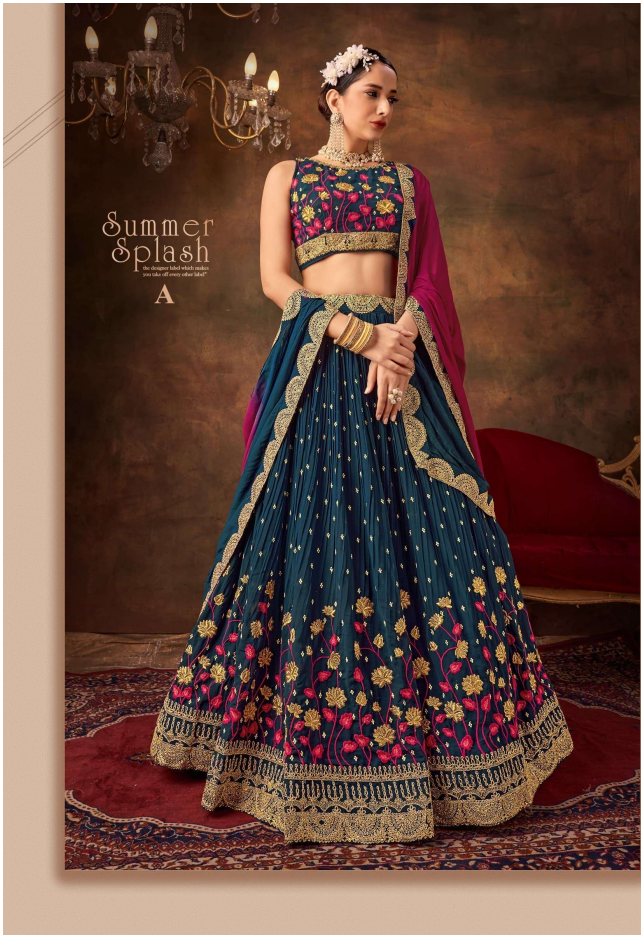

anantesh

Queen Vol-1

Anantesh

Queen Vol-1

अनंतेश
Lifestyle

Fabulous

However, these days the outfits which fall under the 'high to trendy' category suits into the 'fabulous' fashion. The kind of fashion permits alterations in new Modest and new styles which are suddenly termed as 'fabulous'.

Queen Vol-1

8001

8002

8003

8004

8005

8006

8007

anantesh Lifestyle Queen vol 1

D.NO	MAIN COLOR	LEJENGA FABRIC	BLOUSE FABRIC	DUPATTA FABRIC	SIZE(SEMI STITCHED)	WORK DETAIL	PRICE
8001	BLUE WITH PURPLE	PURE GEORGETTE	GEORGETTE	PURE GEORGETTE	UPTO 42 BUST AND WAIST	PREMIUM SEQUANCE AND MULTI THREAD WORK	4450/-
8002	BROWNS	FAUX GEORGETTE	FAUX GEORGETTE	FAUX GEORGETTE	UPTO 42 BUST AND WAIST	PREMIUM SEQUANCE AND MULTI THREAD WORK	4995/-
8003	CREAM	NET	NET	NET	UPTO 42 BUST AND WAIST	PREMIUM SEQUANCE AND MULTI THREAD WORK	4995/-
8004	OFF WHITE	PURE GEORGETTE	PURE GEORGETTE	PURE GEORGETTE LINING	UPTO 42 BUST AND WAIST	PREMIUM SEQUANCE AND MULTI THREAD WORK	4695/-
8005	PISTA GREEN MULTICOLOR	ORGANZA	ORGANZA	PURE CHINON	UPTO 42 BUST AND WAIST	PREMIUM SEQUANCE AND MULTI THREAD WORK	4995/-
8006	WINE	PURE GEORGETTE	PURE GEORGETTE	GEORGETTE LINING	UPTO 42 BUST AND WAIST	PREMIUM SEQUANCE AND MULTI THREAD WORK	4995/-
8007	MULTI COLOR	ORGANZA	ORGANZA	PURE CHINON	UPTO 42 BUST AND WAIST	PREMIUM SEQUANCE AND MULTI THREAD WORK	4995/-
AVERAGE RATE-4875/-				GST-12%		TOTAL	34120