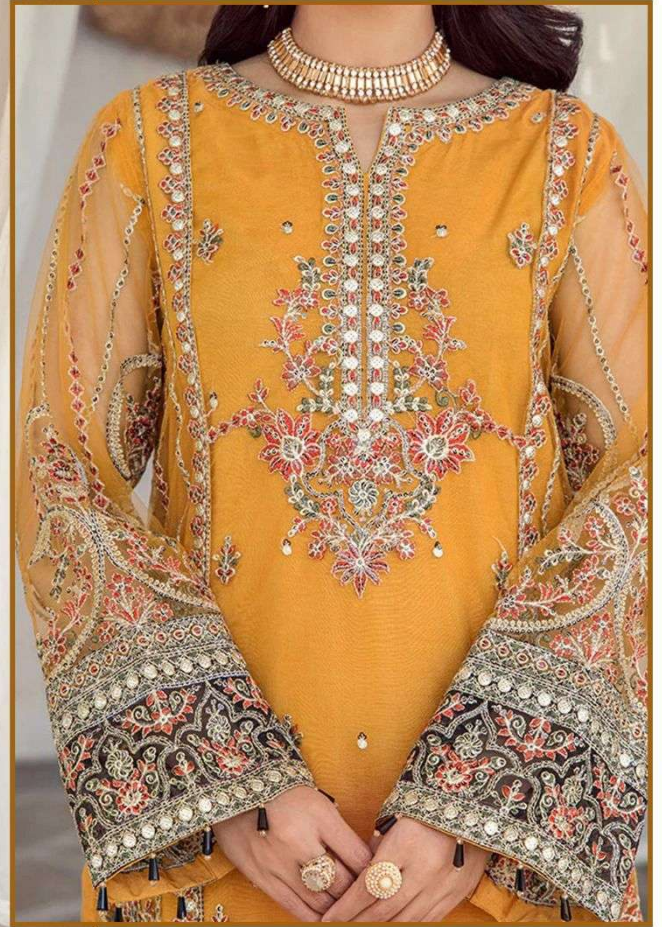

**TOP - SOFT ORGANZA HEAVY EMBROIDERED
WITH MIRROR WORK**
INNER BOTTOM - DULL SANTOON
**DUPATTA - SOFT ORGANZA HEAVY
EMBROIDERED**

B-09 A

**TOP - SOFT ORGANZA HEAVY EMBROIDERED
WITH MIRROR WORK**
INNER BOTTOM - DULL SANTOON
**DUPATTA - SOFT ORGANZA HEAVY
EMBROIDERED**