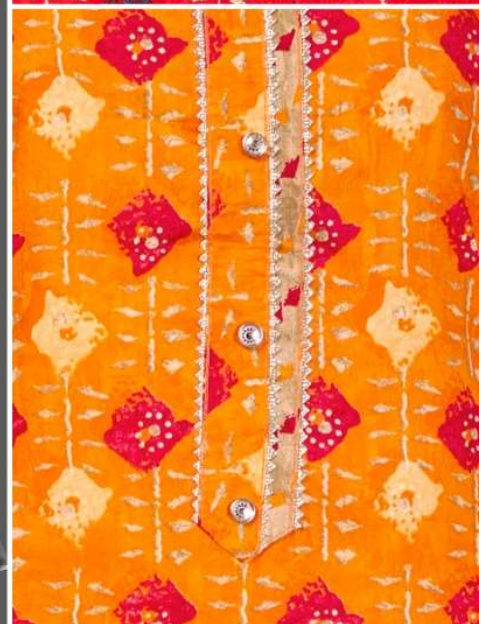

MARUTI (0176)

MARUTI (0176)

MARUTI

Top : Pure Mal Cotton Print With Work.

Bottom :- Pure Mal Cotton Print.

Dupatta :- Pure Mal Cotton Print.

0176-A

MARUTI

Top : Pure Mal Cotton Print With Work.

Bottom :- Pure Mal Cotton Print.

Dupatta :- Pure Mal Cotton Print.

0176-B

MARUTI

Top : Pure Mal Cotton Print With Work.

Bottom :- Pure Mal Cotton Print.

Dupatta :- Pure Mal Cotton Print.

0176-C

Top : Pure Mal Cotton Print With Work.
Bottom :- Pure Mal Cotton Print.
Dupatta :- Pure Mal Cotton Print.

MARUTI

Top : Pure Mal Cotton Print With Work.

Bottom :- Pure Mal Cotton Print.

Dupatta :- Pure Mal Cotton Print.