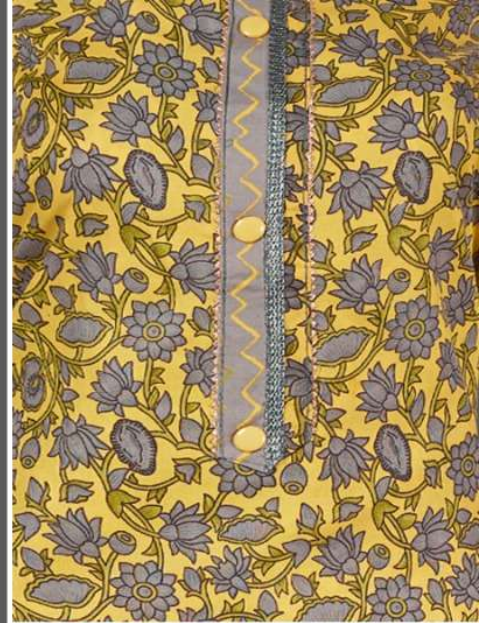

MARUTI (0184)

MARUTI (0184)

MARUTI

Top : Pure Mal Cotton Print With Work.

Bottom :- Pure Mal Cotton Dyed.

Dupatta :- Pure Mal Cotton Print.

0184-D

MARUTI

Top : Pure Mal Cotton Print With Work.

Bottom :- Pure Mal Cotton Dyed.

Dupatta :- Pure Mal Cotton Print.

0184-D

MARUTI

Top : Pure Mal Cotton Print With Work.

Bottom :- Pure Mal Cotton Dyed.

Dupatta :- Pure Mal Cotton Print.

0184-D

MARUTI

Top : Pure Mal Cotton Print With Work.

Bottom :- Pure Mal Cotton Dyed.

Dupatta :- Pure Mal Cotton Print.

0184-D

MARUTI
(0184)

Top : Pure Mal Cotton Print With Work.
Bottom :- Pure Mal Cotton Print.
Dupatta :- Pure Mal Cotton Print.