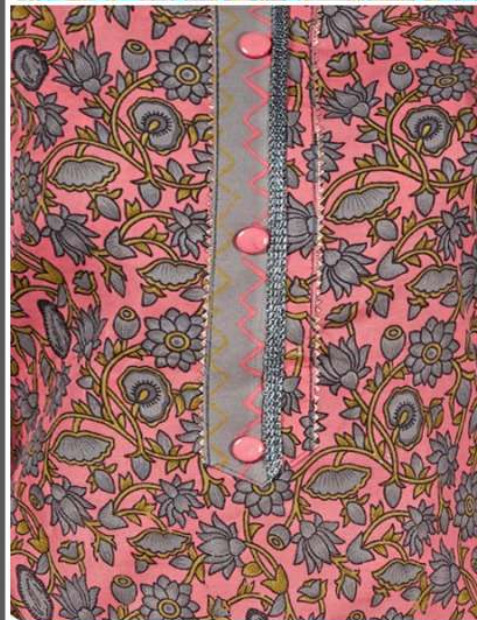

MARUTI (0184)

MARUTI (0184)

MARUTI

Top : Pure Mal Cotton Print With Work.

Bottom :- Pure Mal Cotton Dyed.

Dupatta :- Pure Mal Cotton Print.

0184-D

MARUTI

Top : Pure Mal Cotton Print With Work.

Bottom :- Pure Mal Cotton Dyed.

Dupatta :- Pure Mal Cotton Print.

0184-D

MARUTI

Top : Pure Mal Cotton Print With Work.

Bottom :- Pure Mal Cotton Dyed.

Dupatta :- Pure Mal Cotton Print.

0184-D

MARUTI

Top : Pure Mal Cotton Print With Work.

Bottom :- Pure Mal Cotton Dyed.

Dupatta :- Pure Mal Cotton Print.

0184-D

MARUTI
(0184)

Top : Pure Mal Cotton Print With Work.
Bottom :- Pure Mal Cotton Print.
Dupatta :- Pure Mal Cotton Print.