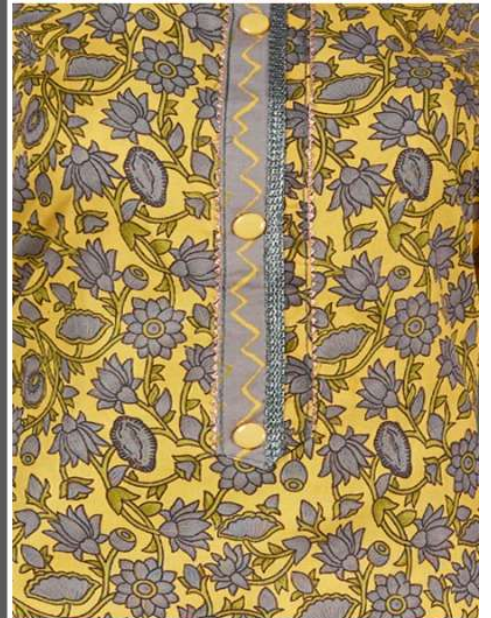

MARUTI (0184)

MARUTI (0184)

MARUTI

Top : Pure Mal Cotton Print With Work.

Bottom :- Pure Mal Cotton Dyed.

Dupatta :- Pure Mal Cotton Print.

0184-D

MARUTI

Top : Pure Mal Cotton Print With Work.

Bottom :- Pure Mal Cotton Dyed.

Dupatta :- Pure Mal Cotton Print.

0184-D

MARUTI

Top : Pure Mal Cotton Print With Work.

Bottom :- Pure Mal Cotton Dyed.

Dupatta :- Pure Mal Cotton Print.

0184-D

MARUTI

Top : Pure Mal Cotton Print With Work.

Bottom :- Pure Mal Cotton Dyed.

Dupatta :- Pure Mal Cotton Print.

0184-D

MARUTI
(0184)

Top : Pure Mal Cotton Print With Work.
Bottom :- Pure Mal Cotton Print.
Dupatta :- Pure Mal Cotton Print.