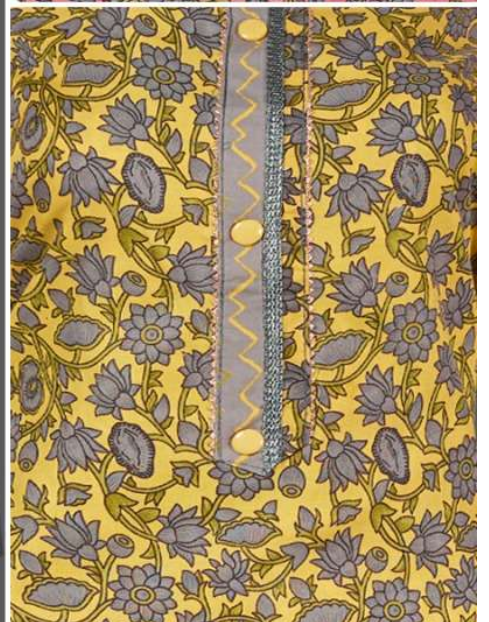

MARUTI (0184)

MARUTI (0184)

MARUTI

Top : Pure Mal Cotton Print With Work.

Bottom :- Pure Mal Cotton Dyed.

Dupatta :- Pure Mal Cotton Print.

0184-D

MARUTI

Top : Pure Mal Cotton Print With Work.

Bottom :- Pure Mal Cotton Dyed.

Dupatta :- Pure Mal Cotton Print.

0184-D

MARUTI

Top : Pure Mal Cotton Print With Work.

Bottom :- Pure Mal Cotton Dyed.

Dupatta :- Pure Mal Cotton Print.

0184-D

MARUTI

Top : Pure Mal Cotton Print With Work.

Bottom :- Pure Mal Cotton Dyed.

Dupatta :- Pure Mal Cotton Print.

0184-D

MARUTI
(0184)

Top : Pure Mal Cotton Print With Work.
Bottom :- Pure Mal Cotton Print.
Dupatta :- Pure Mal Cotton Print.