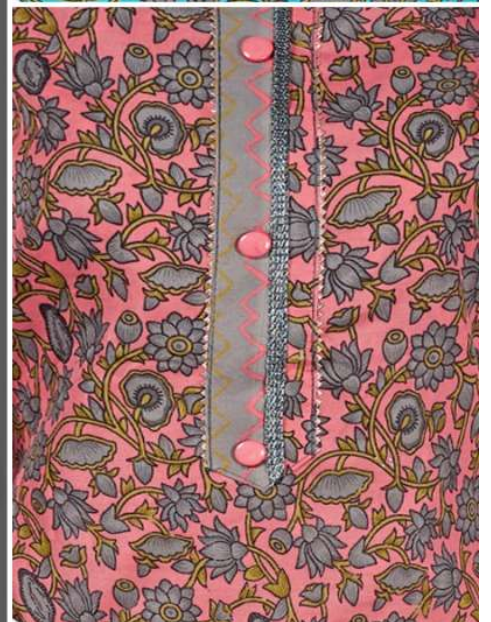

MARUTI (0184)

MARUTI (0184)

MARUTI

Top : Pure Mal Cotton Print With Work.

Bottom :- Pure Mal Cotton Dyed.

Dupatta :- Pure Mal Cotton Print.

0184-D

MARUTI

Top : Pure Mal Cotton Print With Work.

Bottom :- Pure Mal Cotton Dyed.

Dupatta :- Pure Mal Cotton Print.

0184-D

MARUTI

Top : Pure Mal Cotton Print With Work.

Bottom :- Pure Mal Cotton Dyed.

Dupatta :- Pure Mal Cotton Print.

0184-D

MARUTI

Top : Pure Mal Cotton Print With Work.

Bottom :- Pure Mal Cotton Dyed.

Dupatta :- Pure Mal Cotton Print.

0184-D

MARUTI
(0184)

Top : Pure Mal Cotton Print With Work.
Bottom :- Pure Mal Cotton Print.
Dupatta :- Pure Mal Cotton Print.