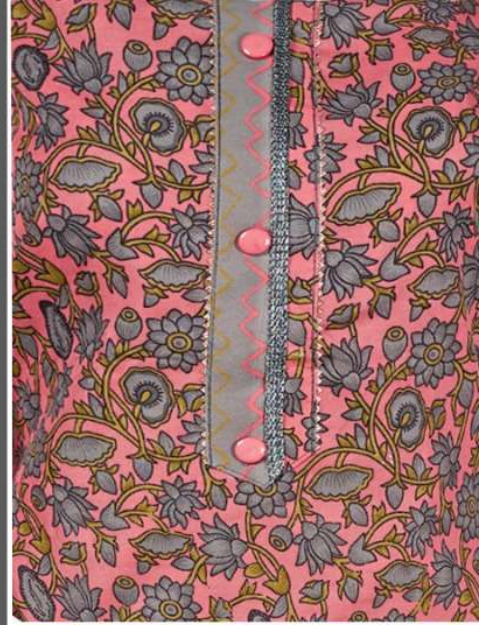

MARUTI (0184)

MARUTI (0184)

MARUTI

Top : Pure Mal Cotton Print With Work.

Bottom :- Pure Mal Cotton Dyed.

Dupatta :- Pure Mal Cotton Print.

0184-D

MARUTI

Top : Pure Mal Cotton Print With Work.

Bottom :- Pure Mal Cotton Dyed.

Dupatta :- Pure Mal Cotton Print.

0184-D

MARUTI

Top : Pure Mal Cotton Print With Work.

Bottom :- Pure Mal Cotton Dyed.

Dupatta :- Pure Mal Cotton Print.

0184-D

MARUTI

Top : Pure Mal Cotton Print With Work.

Bottom :- Pure Mal Cotton Dyed.

Dupatta :- Pure Mal Cotton Print.

0184-D

MARUTI
(0184)

Top : Pure Mal Cotton Print With Work.
Bottom :- Pure Mal Cotton Print.
Dupatta :- Pure Mal Cotton Print.