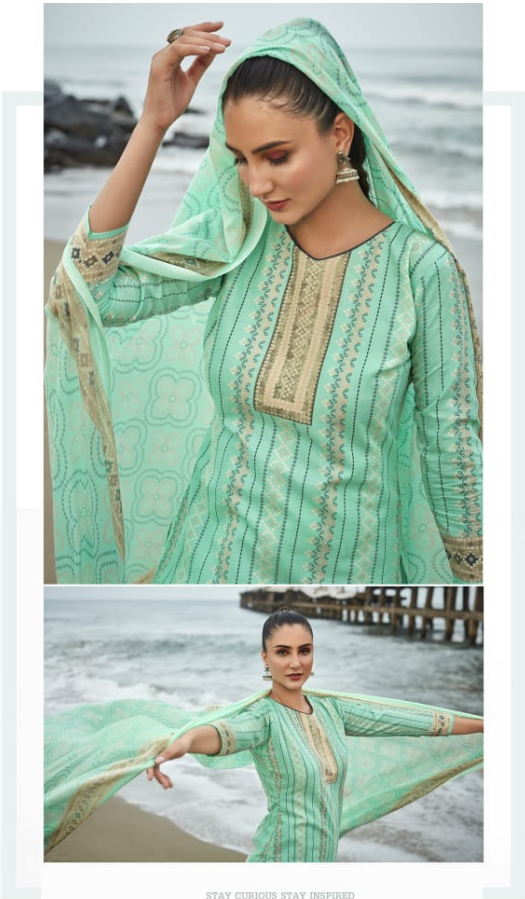

STAY CURIOUS STAY INSPIRED

429-003