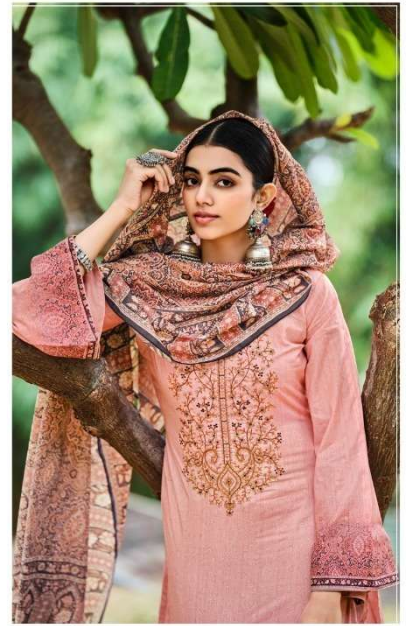

Taabir

TOP : DIGITAL 60S ORIGINAL LAWN WITH
NECKLINE EMBROIDERY
BOTTOM : 60S COTTON SOLID
DUPATTA : DIGITAL LAWN SILK

A PRODUCT OF

Un-Stitched Division
SURAT

✉ sales@lctm.in
🌐 www.lctm.in

1005 _

● ENJOY THE LITTLE THING *Creative culture*

Fida
PRIME
EST. 2010

- 1002

● STYLE GORGEOUS *Personal style*

Fida
PRIME

BRINGS CHARM Celebrate in style

- 1006

• BRINGS PRIDE *Enchanting fashion*

1001