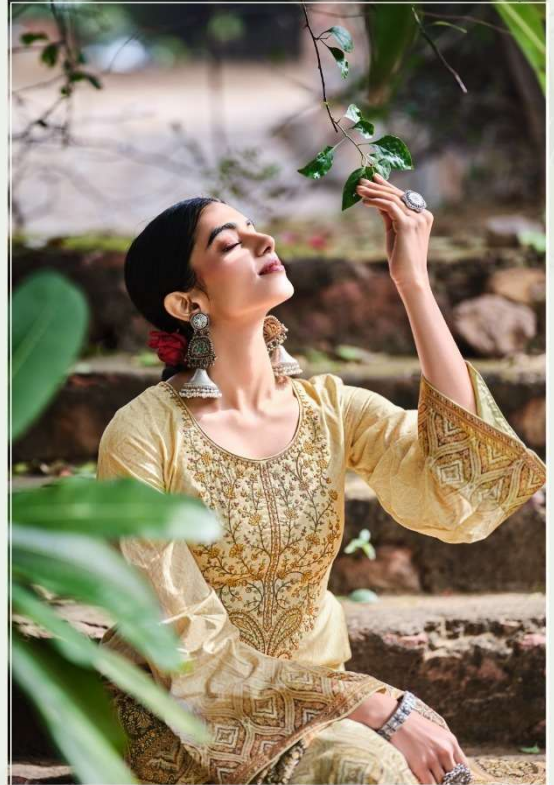

_ 1004

_ 1005

_ 1006

Fida
PRIME
EST. 2010

- 1002

● STYLE GORGEOUS *Personal style*