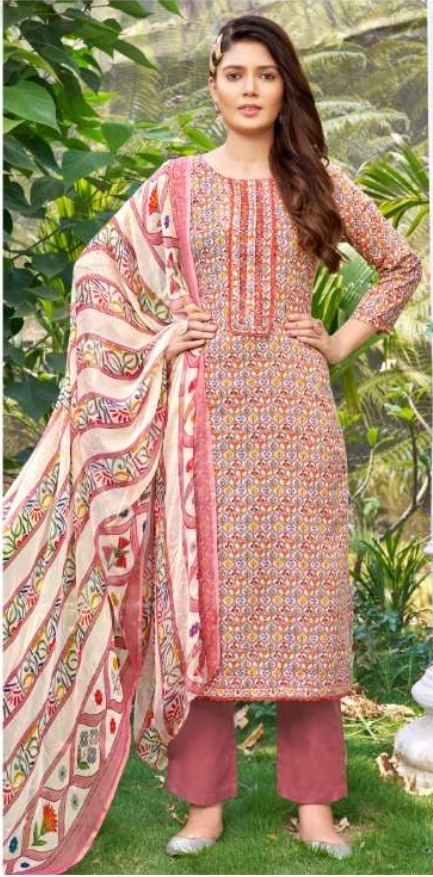

Bipson[®]

TESLA

Bipson[®]

TESLA

Gipson®

TESLA

TOP :- PURE COTTON SLUB PRINT
WITH AUTHENTIC LACE WORK.

BOTTOM :- PURE COTTON SOLID DYED.

DUPATTA :- PURE BEMBERG PRINT.

2166-A

Gipson[®]

TESLA

TOP :- PURE COTTON SLUB PRINT
WITH AUTHENTIC LACE WORK.

BOTTOM :- PURE COTTON SOLID DYED.

DUPATTA :- PURE BEMBERG PRINT.

2166-D

Gipson®

TESLA

TOP :- PURE COTTON SLUB PRINT
WITH AUTHENTIC LACE WORK.

BOTTOM :- PURE COTTON SOLID DYED.

DUPATTA :- PURE BEMBERG PRINT.

2166-B

Gipson®

TESLA

TOP :- PURE COTTON SLUB PRINT
WITH AUTHENTIC LACE WORK.

BOTTOM :- PURE COTTON SOLID DYED.

DUPATTA :- PURE BEMBERG PRINT.

2166-C

Gipson[®]

TESLA

D.No :- 2166

TOP :- PURE COTTON SLUB PRINT
WITH AUTHENTIC LACE WORK.