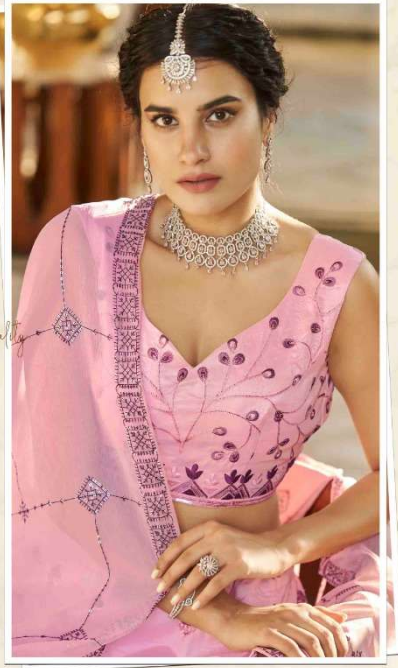

शुभकला

*Fashion
is a language
that creates
stuff in clothes
to interpret reality*

2263