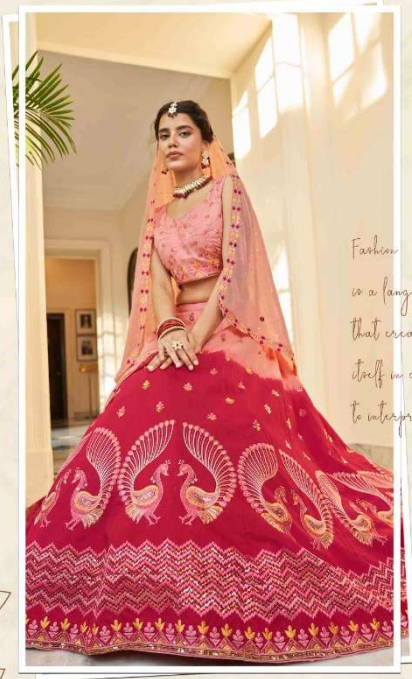

शुभकला

*Fashion
is a language
that creates
itself in clothes
to interpret reality*

2264