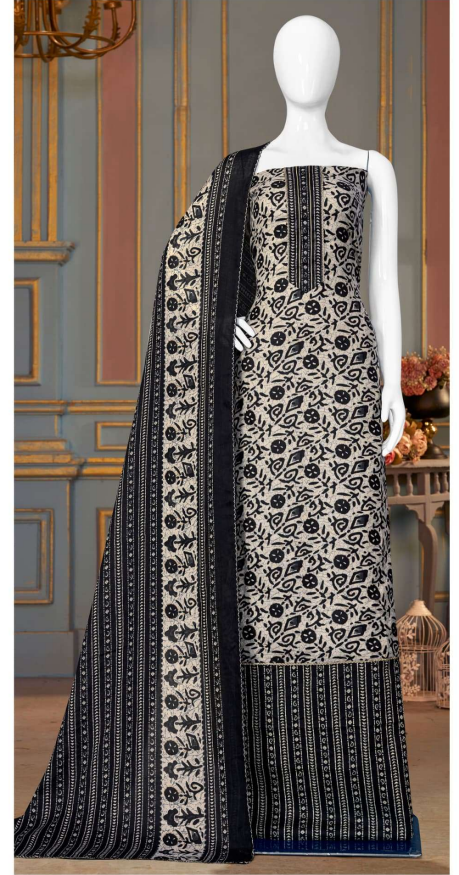

TOP :- PURE WOOLEN PASHMINA FOIL PRINT  
WITH ETHNIC HANDWORK

BOTTOM :- PURE PASHMINA PRINT

D.NO.2372-B

DUPATTA :- PURE PASHMINA PRINT

**Gipson**<sup>®</sup>

 Mercedes

TOP :- PURE WOOLEN PASHMINA FOIL PRINT  
WITH ETHNIC HANDWORK

BOTTOM :- PURE PASHMINA PRINT

D.NO.2372-C

DUPATTA :- PURE PASHMINA PRINT

**Gipson**<sup>®</sup>

 Mercedes

TOP :- PURE WOOLEN PASHMINA FOIL PRINT  
WITH ETHNIC HANDWORK

BOTTOM :- PURE PASHMINA PRINT

D.NO.2372-A

DUPATTA :- PURE PASHMINA PRINT

**Gipson**<sup>®</sup>

 Mercedes

TOP :- PURE WOOLEN PASHMINA FOIL PRINT  
WITH ETHNIC HANDWORK

BOTTOM :- PURE PASHMINA PRINT

D.NO.2372-D

DUPATTA :- PURE PASHMINA PRINT

**Bipson**<sup>®</sup>