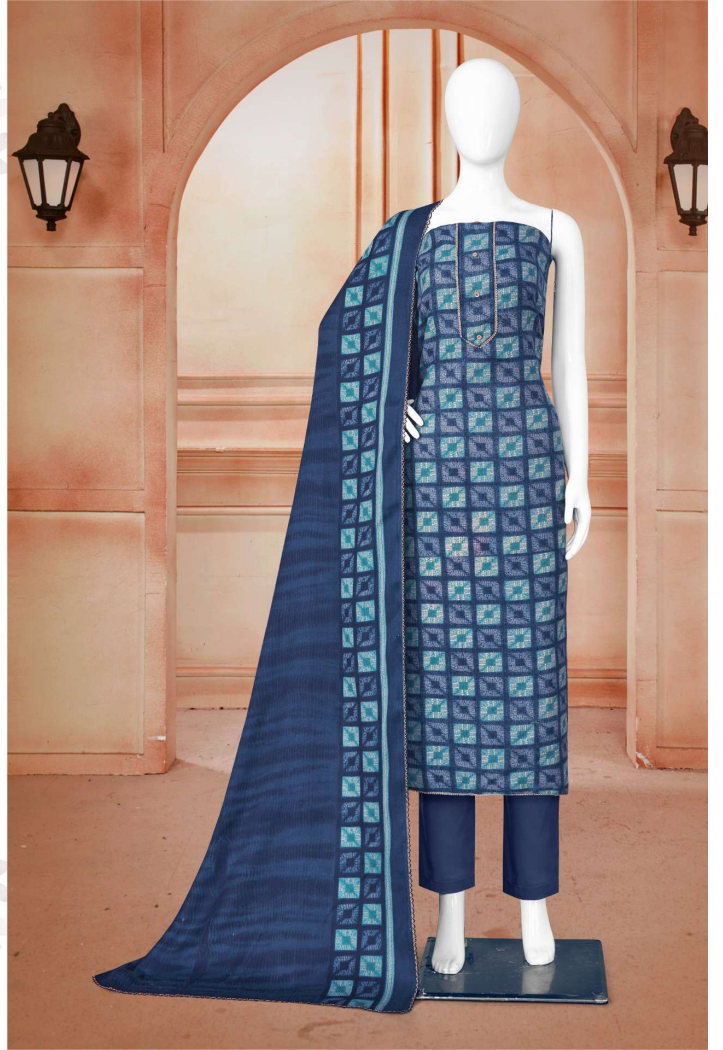

## FOIL SAFARI

TOP :- PURE WOOLEN SAFARI PASHMINA FOIL PRINT

BOTTOM :- PURE PASHMINA DYED

DUPATTA :- PURE PASHMINA PRINT

D.NO.2434-A

**Gipson®**

## FOIL SAFARI

TOP :- PURE WOOLEN SAFARI PASHMINA FOIL PRINT

BOTTOM :- PURE PASHMINA DYED

DUPATTA :- PURE PASHMINA PRINT

D.NO.2434-B

**Gipson**<sup>®</sup>

**FOIL SAFARI**

TOP :- PURE WOOLEN SAFARI PASHMINA FOIL PRINT

BOTTOM :- PURE PASHMINA DYED

DUPATTA :- PURE PASHMINA PRINT

D.NO.2434-C

**Gipson**<sup>®</sup>