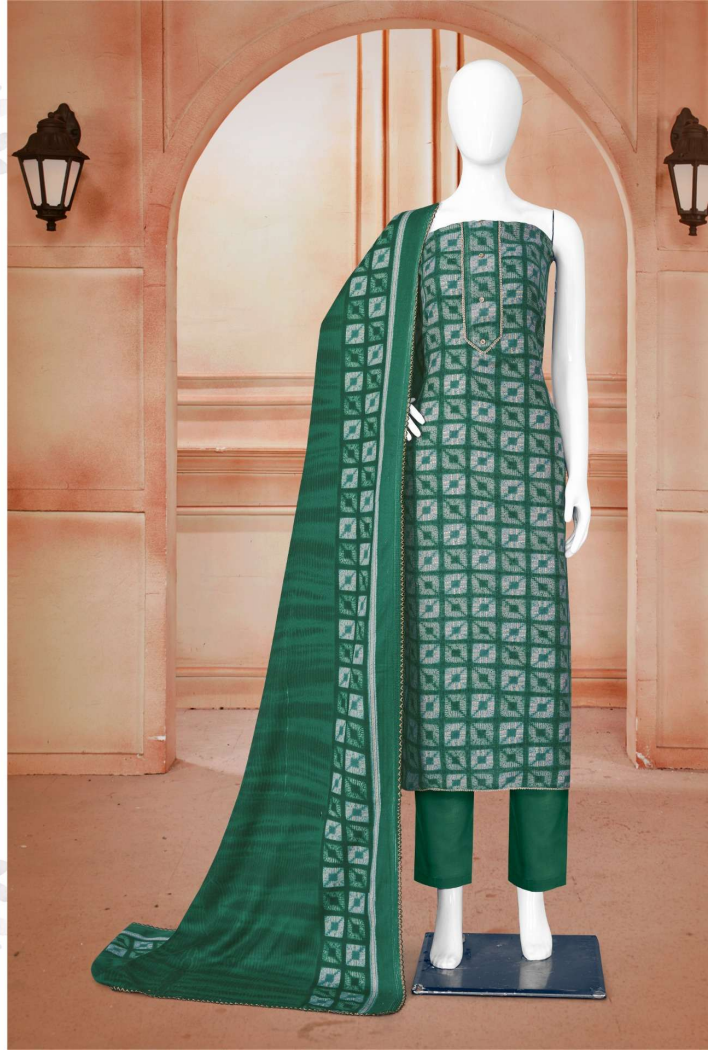

## FOIL SAFARI

TOP :- PURE WOOLEN SAFARI PASHMINA FOIL PRINT

BOTTOM :- PURE PASHMINA DYED

DUPATTA :- PURE PASHMINA PRINT

D.NO.2434-A

**Gipson®**

## FOIL SAFARI

TOP :- PURE WOOLEN SAFARI PASHMINA FOIL PRINT

BOTTOM :- PURE PASHMINA DYED

DUPATTA :- PURE PASHMINA PRINT

D.NO.2434-B

**Gipson**<sup>®</sup>

**FOIL SAFARI**

TOP :- PURE WOOLEN SAFARI PASHMINA FOIL PRINT

BOTTOM :- PURE PASHMINA DYED

DUPATTA :- PURE PASHMINA PRINT

D.NO.2434-C

**Gipson**<sup>®</sup>

## FOIL SAFARI

TOP :- PURE WOOLEN SAFARI PASHMINA FOIL PRINT

BOTTOM :- PURE PASHMINA DYED

DUPATTA :- PURE PASHMINA PRINT

D.NO.2434-D

**Bipson**<sup>®</sup>