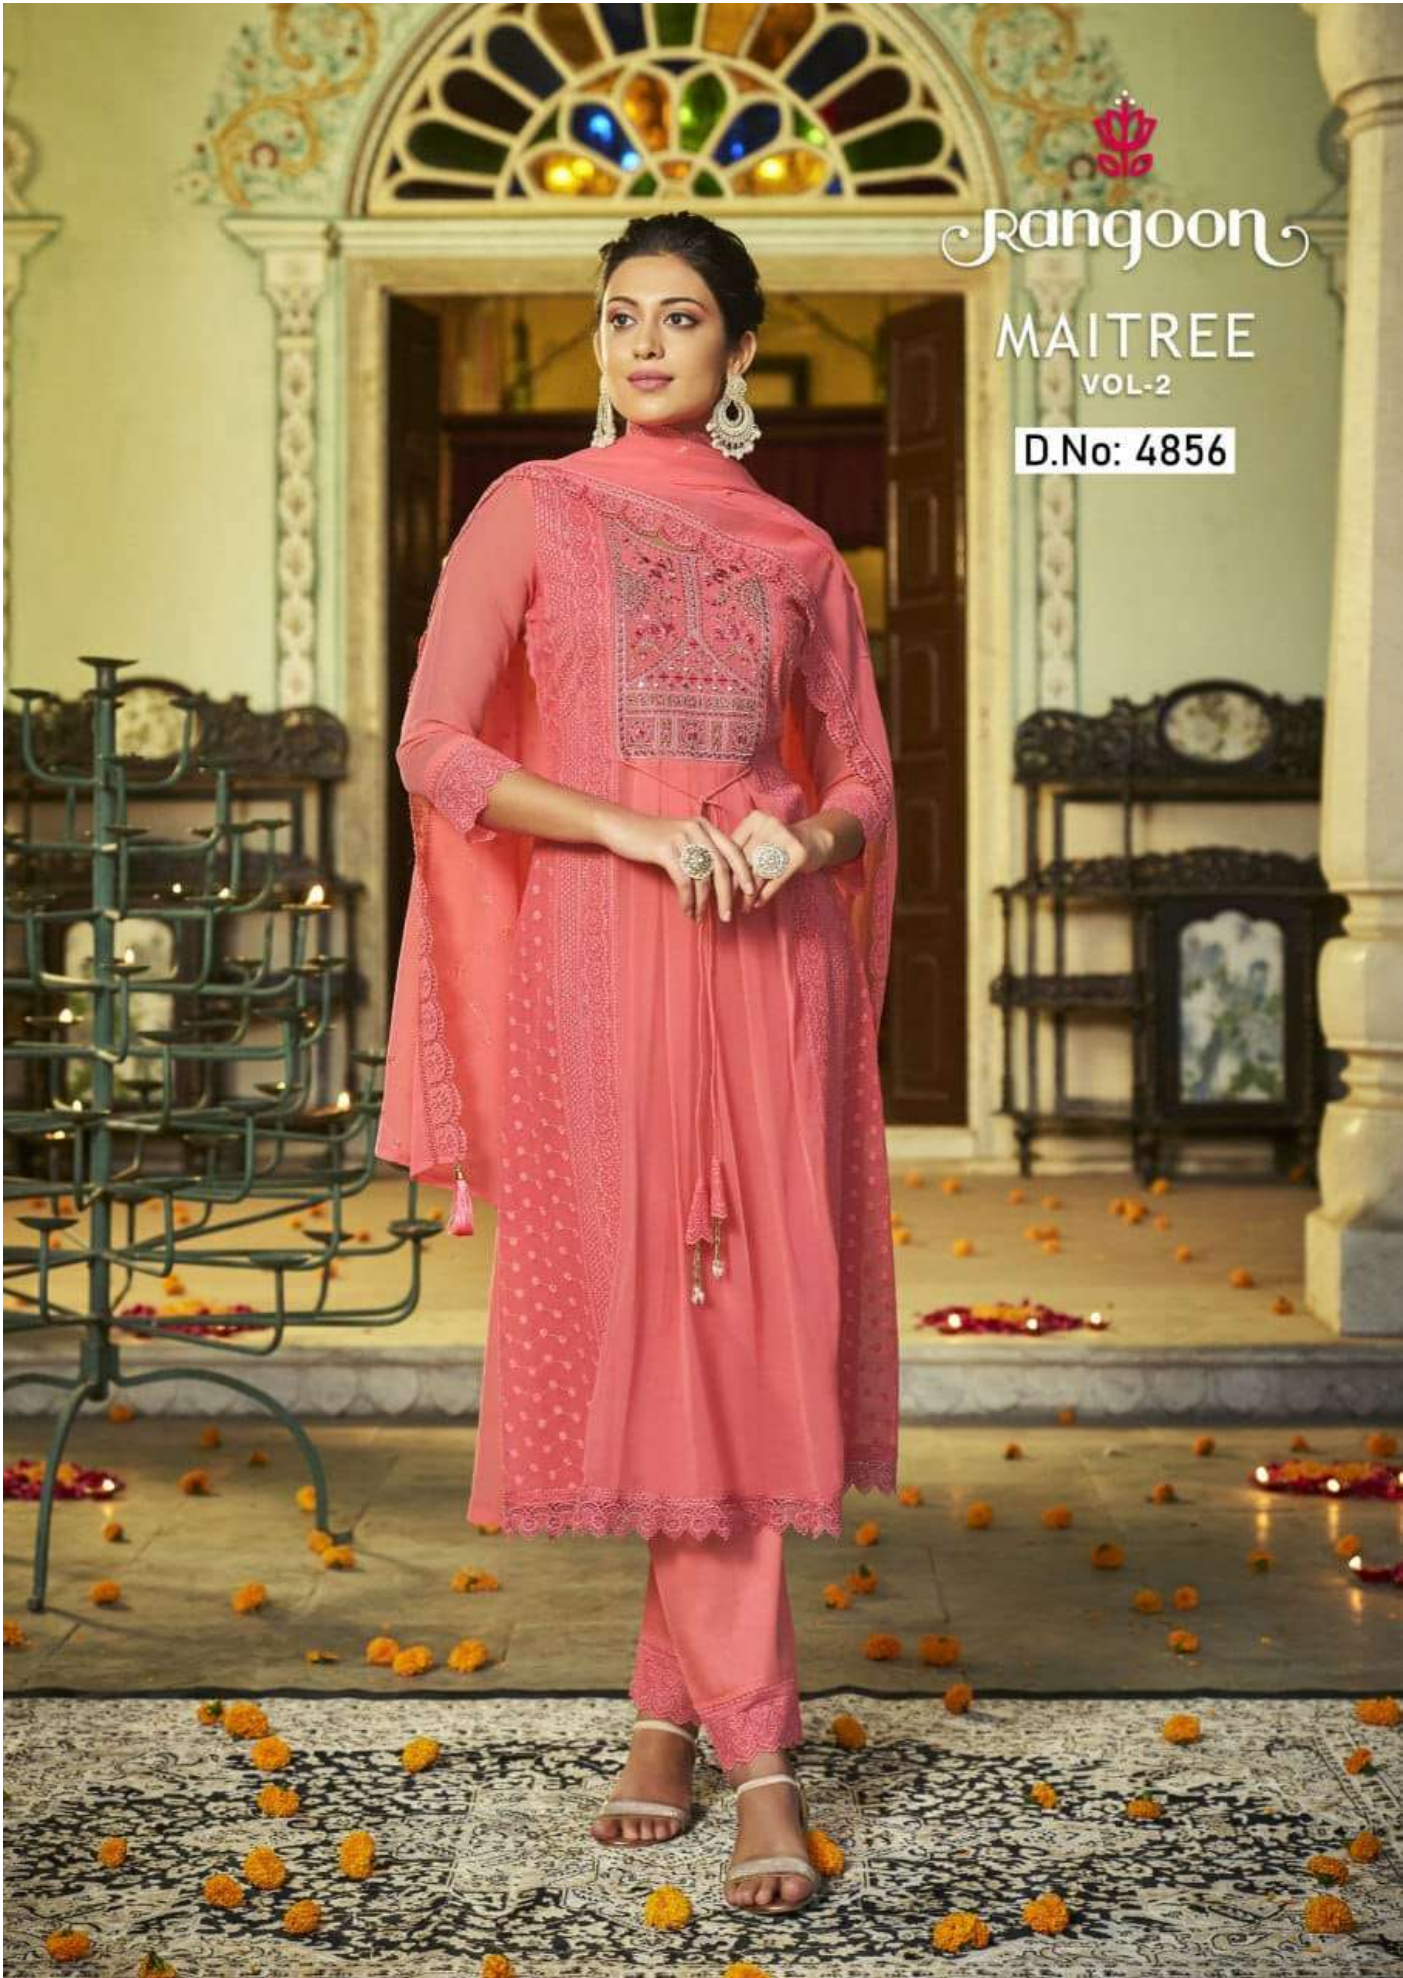

Rangoon

MAITREE  
VOL-2

D.No: 4856

Rangoon

MAITREE  
VOL-2

D.No: 4856

Rangoon

MAITREE  
VOL-2

D.NO-4854

D.NO-4855

D.NO-4856

[TOP] SFU GEORGATE WITH FANCY EMBROIDERY NACK AND KHATI; HANDWORK MIRROR NACK WITH FULL INNER  
[BOTTOM] SANTOON WITH LACE BORDER PANT  
[DUPATTA] GEORGATE WITH HEAVY EMBROIDERY WORK SCALPING DURATTA