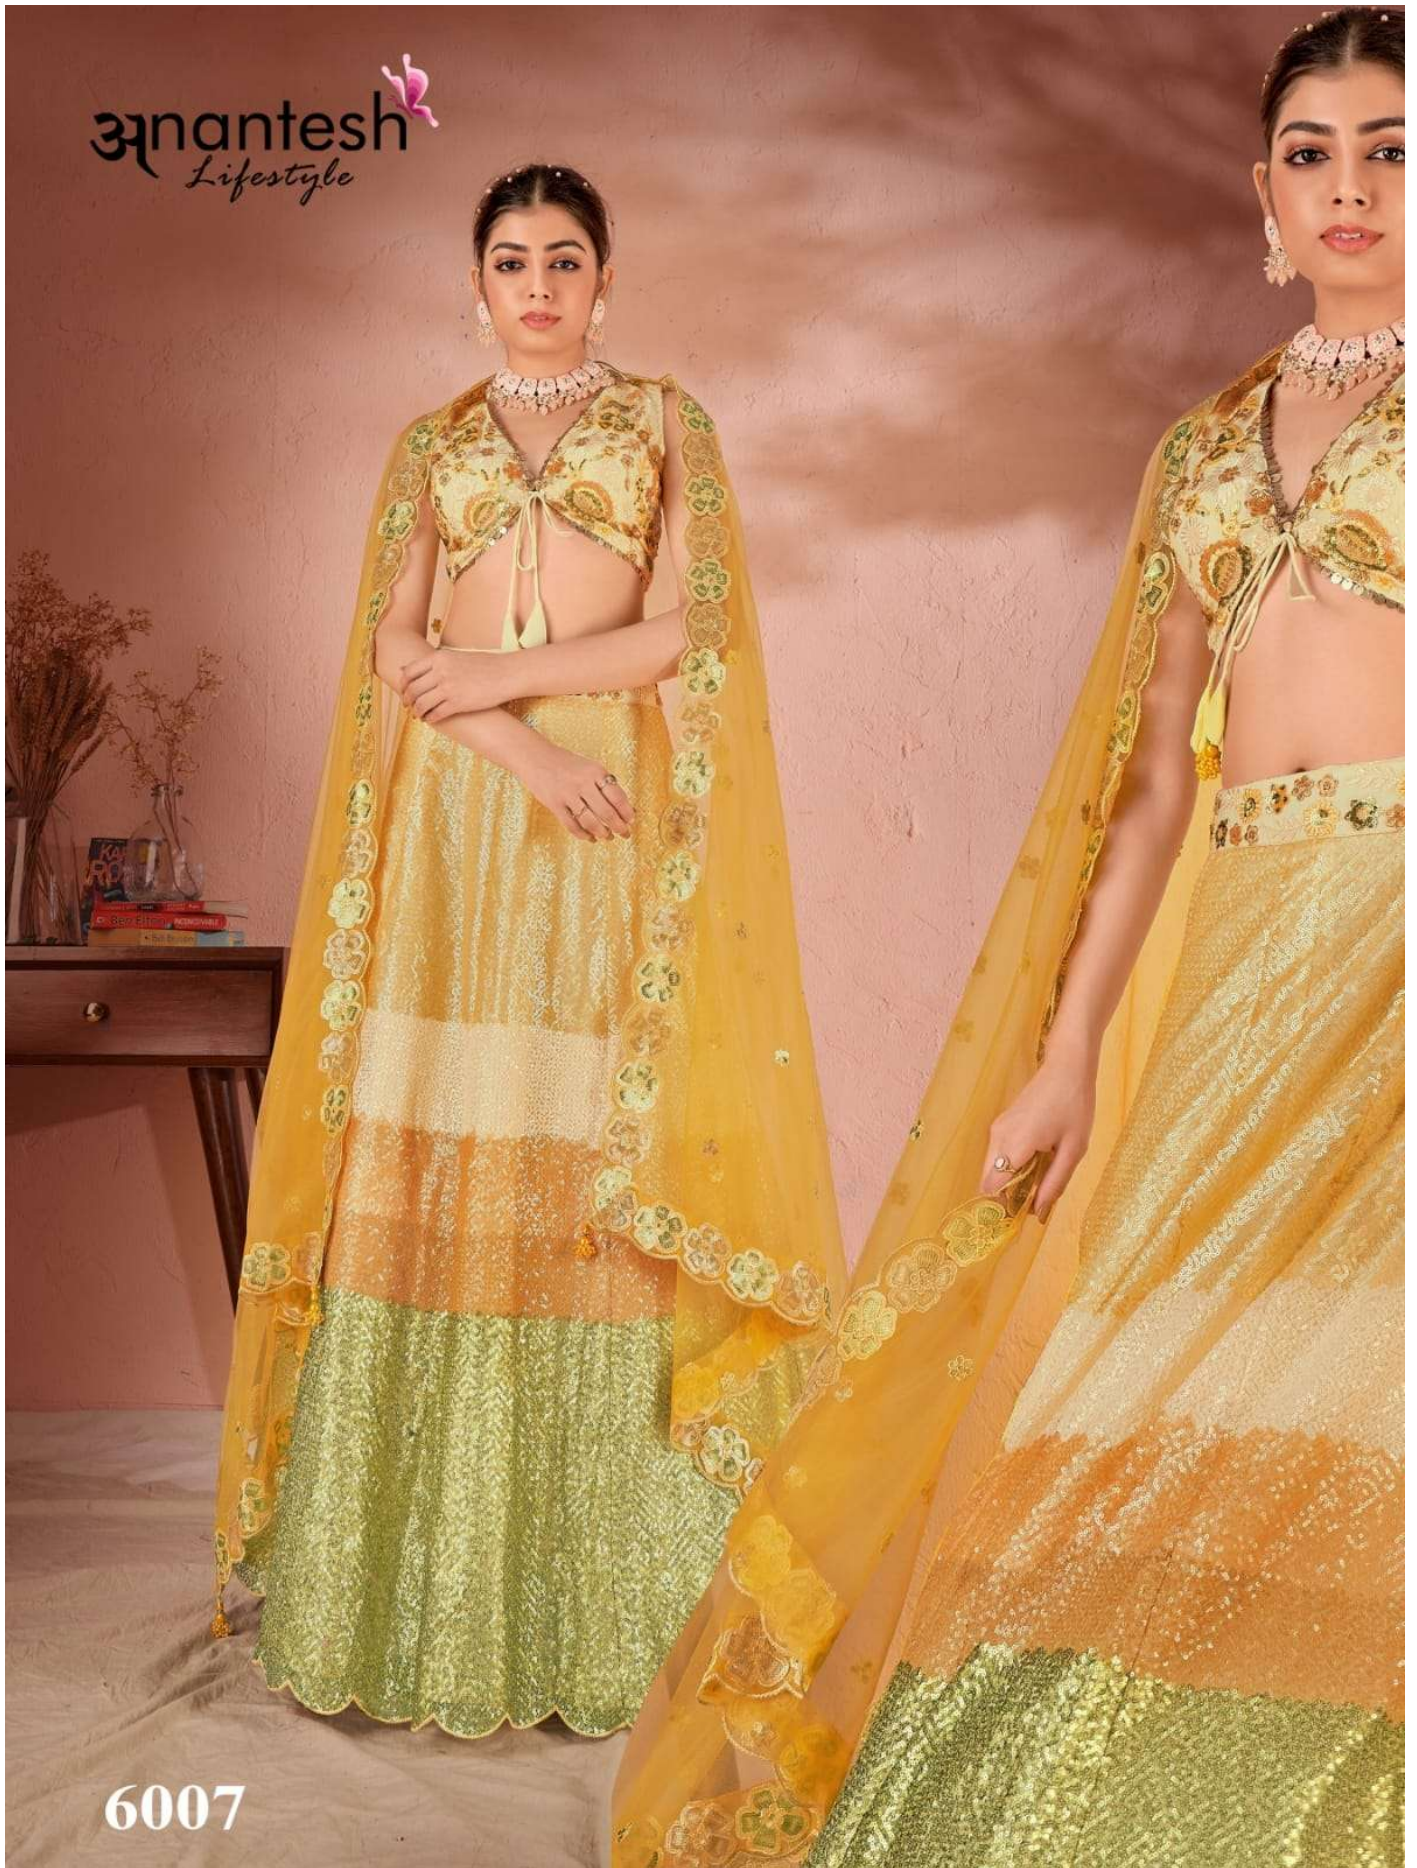

6010

Anantesh
Lifestyle

6007

6007

6008

6009

6010

6011

D.no.	Main Color	Lehenga fabric	Blouse fabric	Dupatta fabric	Size (semi stitched)	WORK DETAILS	PRICE
6007	YELOW AND GREEN MULTI	PREMIUM NET	PREMIUM RAW SILK	NET	UPTO 42 BUST AND WAIST	PREMIUM SEQUANCE AND MULTI THREAD WORK	5995
6008	SEA GREEN	PREMIUM GEORGETT	PREMIUM GEORGETT	NET	UPTO 42 BUST AND WAIST	PREMIUM SEQUANCE AND MULTI THREAD WORK	5495
6009	BEIGE	PREMIUM GEORGETT	PREMIUM GEORGETT	ORGANZA WITH JEQUARD WORKBUTTI	UPTO 42 BUST AND WAIST	PREMIUM SEQUANCE AND MULTI THREAD WORK	5495
6010	OFF-WHITE	PREMIUM GEORGETT	PREMIUM GEORGETT	NET	UPTO 42 BUST AND WAIST	PREMIUM SEQUANCE AND MULTI THREAD WORK	5495
6011	QUEEN PISTA	PREMIUM GEORGETT	PREMIUM GEORGETT	ORGANZA WITH JEQUARD WORKBUTTI	UPTO 42 BUST AND WAIST	PREMIUM SEQUANCE AND MULTI THREAD WORK	5495
AVERAGE RATE- 5595/-				GST-12%	TOTAL AMOUNT -27975/-		