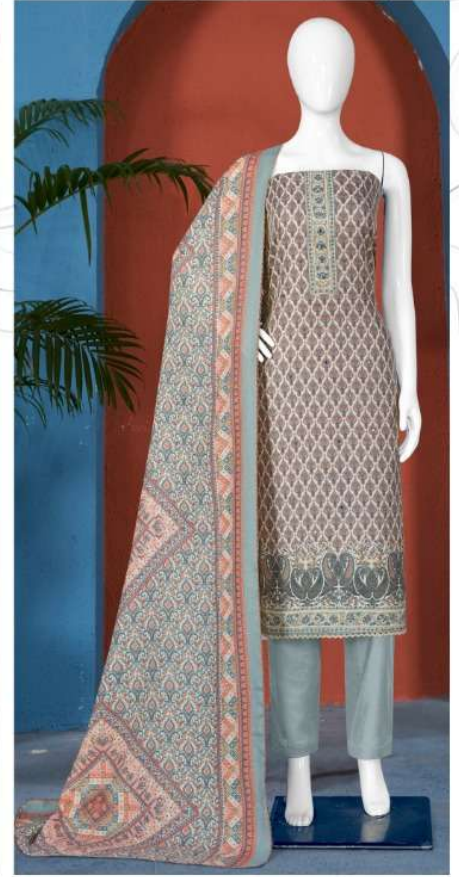

TOP :- PURE WOOLEN PASHMINA PRINT WITH MIRROR WORK

BOTTOM :- PURE PASHMINA DYED

D.NO.2420-A

DUPATTA :- PURE WOOLEN PASHMINA PRINT

Gipson[®]

SAFARI

TOP :- PURE WOOLEN PASHMINA PRINT WITH MIRROR WORK

BOTTOM :- PURE PASHMINA DYED

D.NO.2420-C

DUPATTA :- PURE WOOLEN PASHMINA PRINT

Gipson[®]

SAFARI

TOP :- PURE WOOLEN PASHMINA PRINT WITH MIRROR WORK

BOTTOM :- PURE PASHMINA DYED

D.NO.2420-B

DUPATTA :- PURE WOOLEN PASHMINA PRINT

Gipson[®]

SAFARI

D.NO :- 2420

TOP :- PURE WOOLEN PASHMINA PRINT WITH MIRROR WORK

BOTTOM :- PURE PASHMINA DYED

DUPATTA :- PURE WOOLEN PASHMINA PRINT

Gipson[®]

SAFARI

TOP :- PURE WOOLEN PASHMINA PRINT WITH MIRROR WORK

BOTTOM :- PURE PASHMINA DYED

D.NO.2420-D

DUPATTA :- PURE WOOLEN PASHMINA PRINT