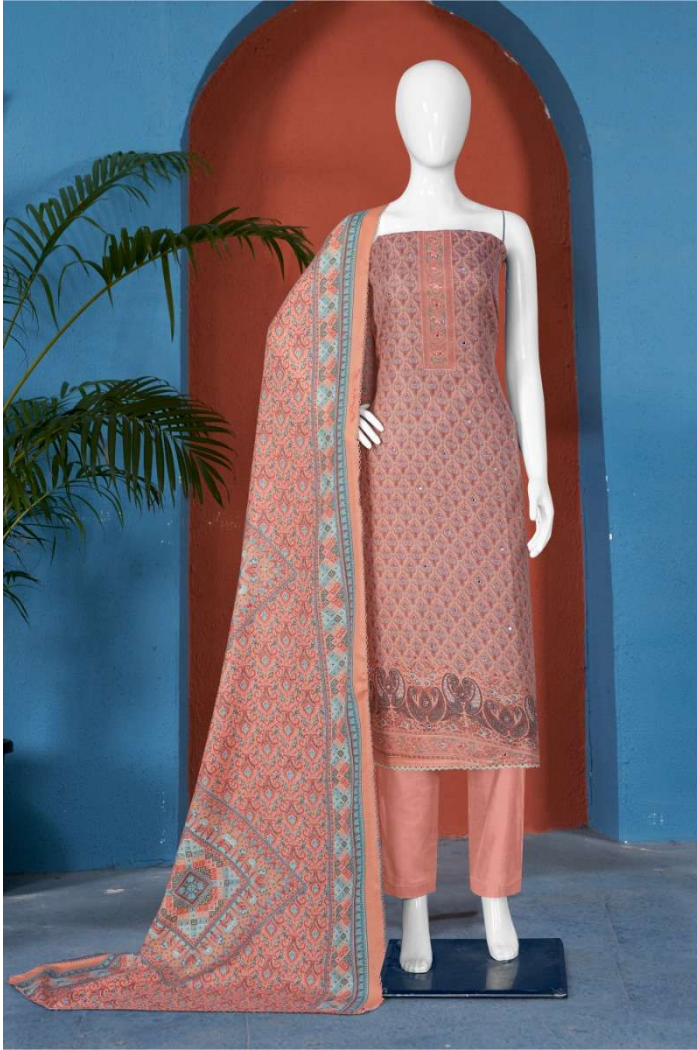

TOP :- PURE WOOLEN PASHMINA PRINT WITH MIRROR WORK

BOTTOM :- PURE PASHMINA DYED

D.NO.2420-A

DUPATTA :- PURE WOOLEN PASHMINA PRINT

Gipson[®]

SAFARI

TOP :- PURE WOOLEN PASHMINA PRINT WITH MIRROR WORK

BOTTOM :- PURE PASHMINA DYED

D.NO.2420-C

DUPATTA :- PURE WOOLEN PASHMINA PRINT

Gipson[®]

SAFARI

TOP :- PURE WOOLEN PASHMINA PRINT WITH MIRROR WORK

BOTTOM :- PURE PASHMINA DYED

D.NO.2420-B

DUPATTA :- PURE WOOLEN PASHMINA PRINT

Gipson[®]

SAFARI

D.NO :- 2420

TOP :- PURE WOOLEN PASHMINA PRINT WITH MIRROR WORK

BOTTOM :- PURE PASHMINA DYED

DUPATTA :- PURE WOOLEN PASHMINA PRINT

Gipson[®]

SAFARI

TOP :- PURE WOOLEN PASHMINA PRINT WITH MIRROR WORK

BOTTOM :- PURE PASHMINA DYED

D.NO.2420-D

DUPATTA :- PURE WOOLEN PASHMINA PRINT