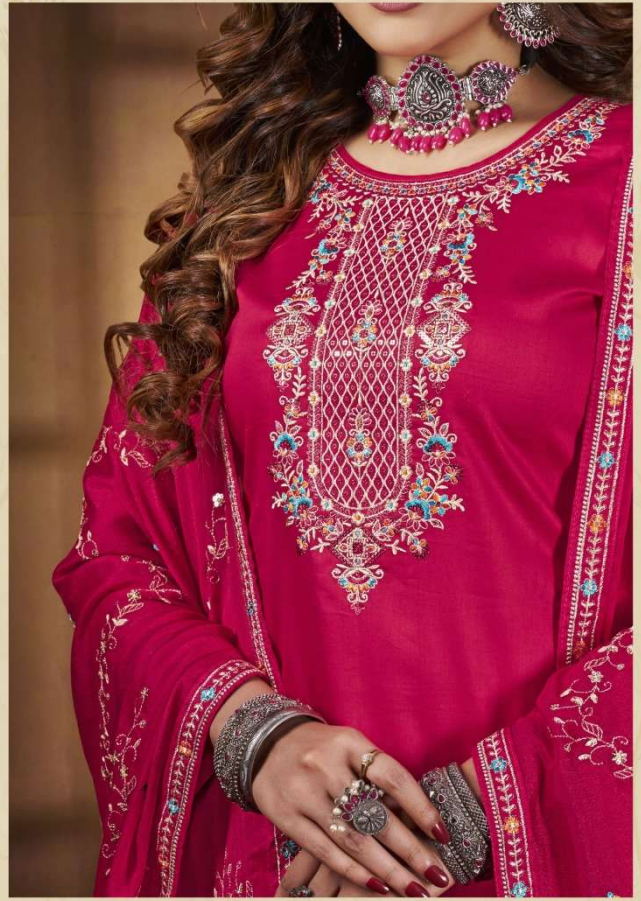

11431

11432

11433

11434

11435

11436

- TOP - JAM COTTON WITH HEAVY WORK
- BOTTOM +INNER- SOLID SATIN COTTON
- DUPATTA - PURE CHINON WITH HEAVY WORK
- DESIGNS - 06

CATALOGUE :- **KEERAT**  
VOL-4

*Perfect Design*

• 11434

Great Style

11432

*Trend reports*

11435

*Floral bliss*

11431