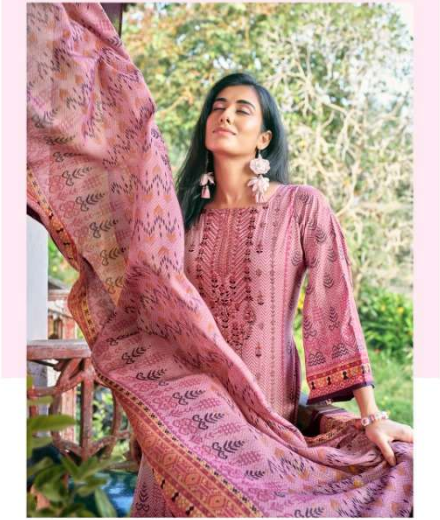

BelliZa®
Designer Studio