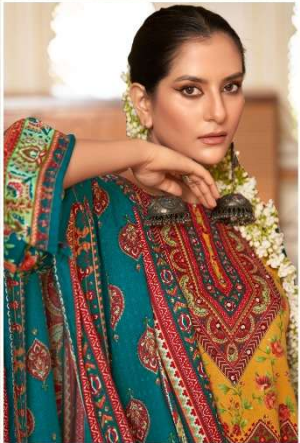

 *Zulfat*[®]
Designer Suits

WAHIDA

 *Zulfat*[®]
Designer Suits

WAHIDA

523-001

Zulfat

Zulfat
Designer Suits

DESIGNER DELIGHT

523-002

Zulfat
DESIGNER SAREE

EVERYDAY LUXURY

523-003

CLASSIC BEAUTY

523-004

Zulfat
LONDON

Zulfat
DESIGNER

FASHION FORWARD

523-005

Zulfat
DESIGNER FASHION

HAUTE COUTURE

 **Zulfat**
Designer Suits

FEMININE FLAIR

523-007

Zulfat
DESIGNERS