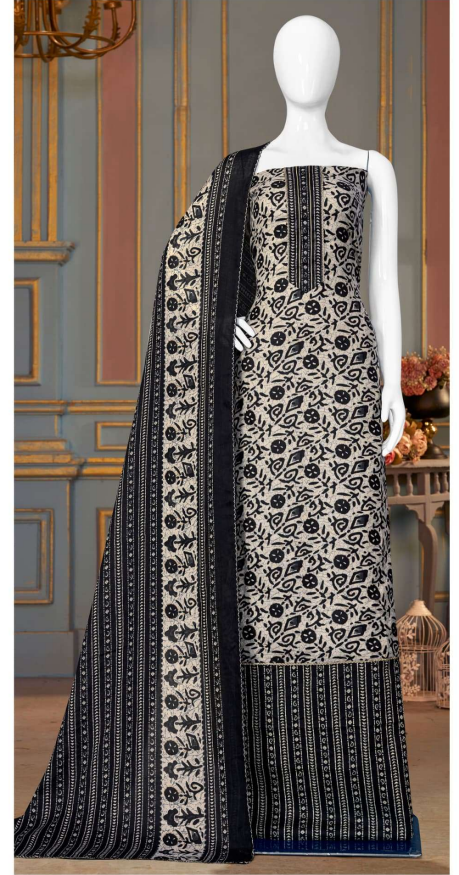

TOP :- PURE WOOLEN PASHMINA FOIL PRINT
WITH ETHNIC HANDWORK

BOTTOM :- PURE PASHMINA PRINT

D.NO.2372-A

DUPATTA :- PURE PASHMINA PRINT

Gipson[®]

 Mercedes

TOP :- PURE WOOLEN PASHMINA FOIL PRINT
WITH ETHNIC HANDWORK

BOTTOM :- PURE PASHMINA PRINT

D.NO.2372-B

DUPATTA :- PURE PASHMINA PRINT

Gipson[®]

 Mercedes

TOP :- PURE WOOLEN PASHMINA FOIL PRINT
WITH ETHNIC HANDWORK

BOTTOM :- PURE PASHMINA PRINT

D.NO.2372-C

DUPATTA :- PURE PASHMINA PRINT

Gipson[®]

 Mercedes

TOP :- PURE WOOLEN PASHMINA FOIL PRINT
WITH ETHNIC HANDWORK

BOTTOM :- PURE PASHMINA PRINT

D.NO.2372-D

DUPATTA :- PURE PASHMINA PRINT

Bipson[®]