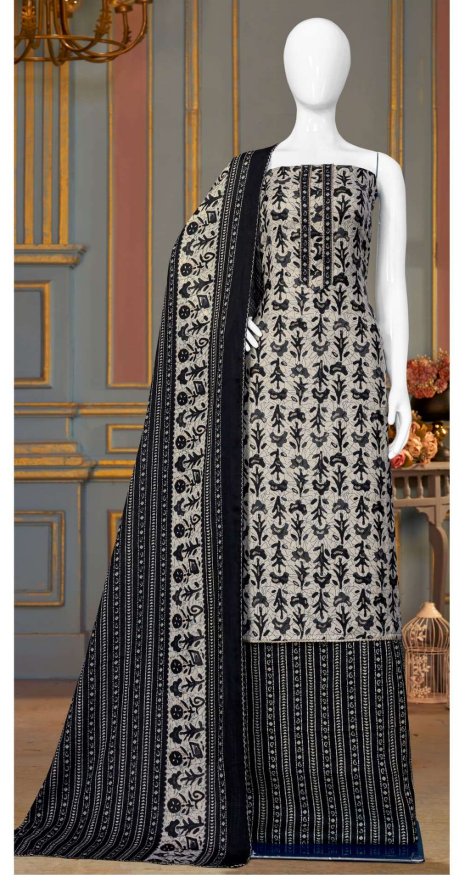

TOP :- PURE WOOLEN PASHMINA FOIL PRINT
WITH ETHNIC HANDWORK

BOTTOM :- PURE PASHMINA PRINT

D.NO.2373-A

DUPATTA :- PURE PASHMINA PRINT

Gipson[®]

 Mercedes

TOP :- PURE WOOLEN PASHMINA FOIL PRINT
WITH ETHNIC HANDWORK

BOTTOM :- PURE PASHMINA PRINT

D.NO.2373-B

DUPATTA :- PURE PASHMINA PRINT

Gipson[®]

 Mercedes

TOP :- PURE WOOLEN PASHMINA FOIL PRINT
WITH ETHNIC HANDWORK

BOTTOM :- PURE PASHMINA PRINT

D.NO.2373-C

DUPATTA :- PURE PASHMINA PRINT

Gipson[®]

 Mercedes

TOP :- PURE WOOLEN PASHMINA FOIL PRINT
WITH ETHNIC HANDWORK

BOTTOM :- PURE PASHMINA PRINT

D.NO.2373-D

DUPATTA :- PURE PASHMINA PRINT

Bipson[®]